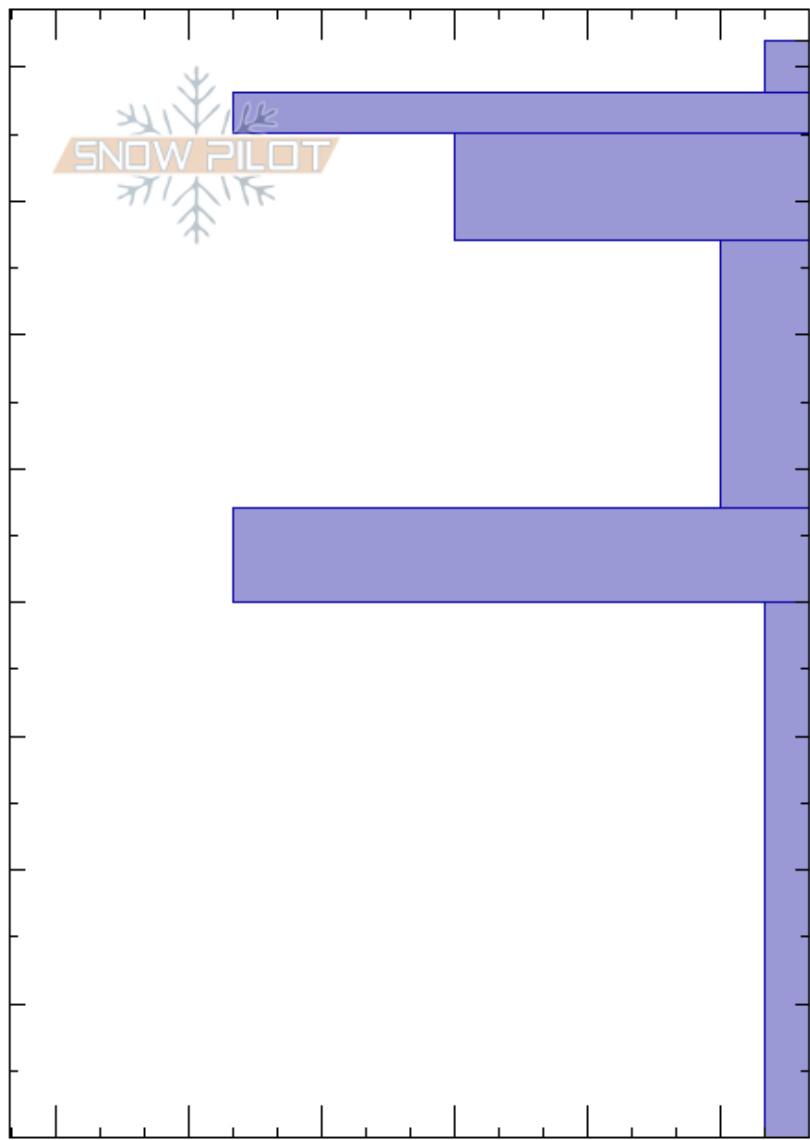

Golden Triangle
Bridger Range
MT

Bridger Bowl
03/05/2022 - 12:45pm
Co-ord: 45.80250N, -110.93363W
Slope Angle: 36°
Wind Loading: previous

Stability: **HS:82**
Air Temperature: **PF: 4**
Sky Cover: X
Precipitation: S-1
Wind: Calm

Layer Notes:

Elevation: 8750 ft
Aspect: 146°

Specifics: Pit dug in a Ski Area

Crystal Form	Crystal Size	Moisture	ρ kg/m ³	Stability tests & Layer comments
- +	2-3			
⊙⊙				
•	1			← STE @75cm ← CTV, Q1 @75cm
⊖	2-3			
⊙⊙				← ECTN4 @47cm ← CT2, Q2 @47cm
□ (^)	3-6			