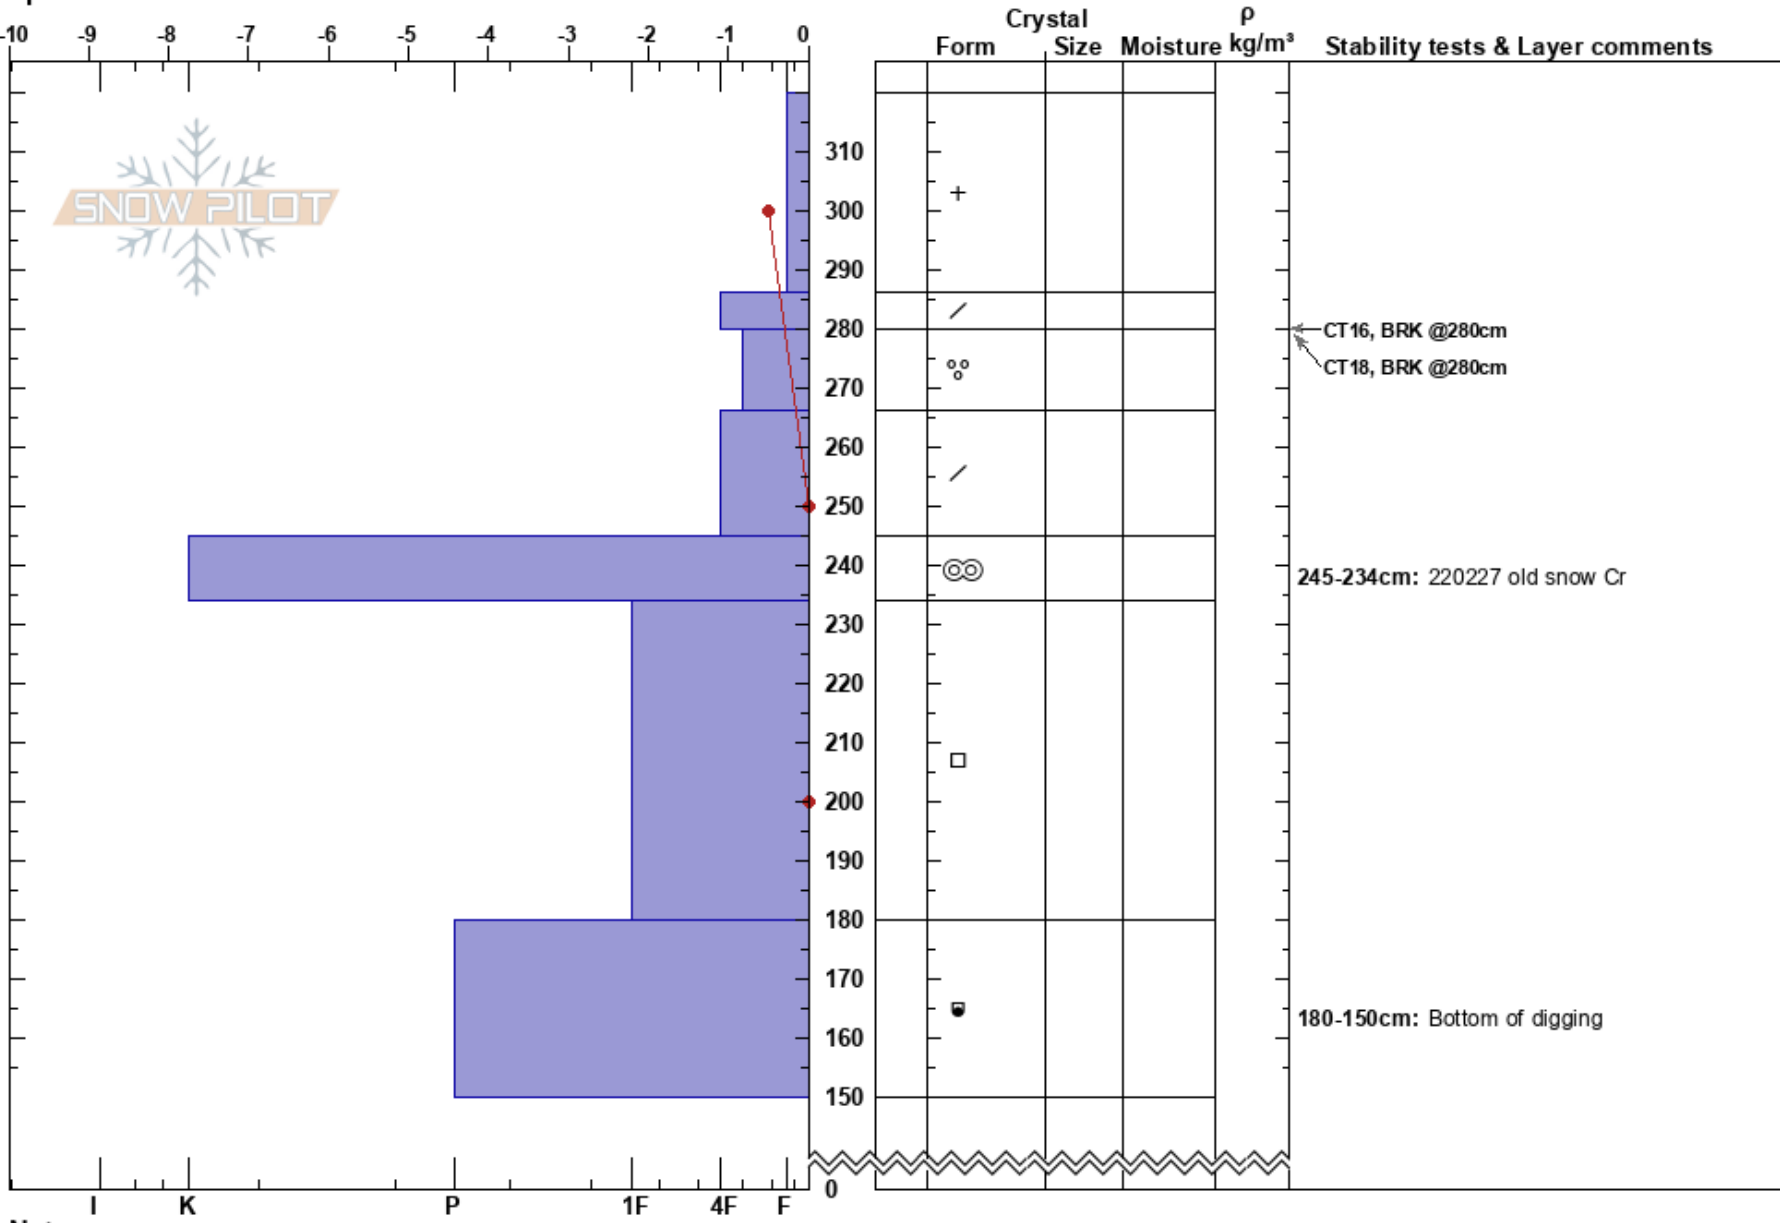

Breathless Left
 Lizard Range
 BC
 Elevation: 1669 m
 Aspect:
 Specifics:

Steve Kuijt
 05/03/2022 - 11:00
 Co-ord: 11U 63 1956W 5483517N
 Slope Angle:
 Wind Loading:

Stability:
 Air Temperature:
 Sky Cover:
 Precipitation:
 Wind:

Layer Notes:
 245-234cm: 220227 old snow Cr
 180-150cm: Bottom of digging

Notes: