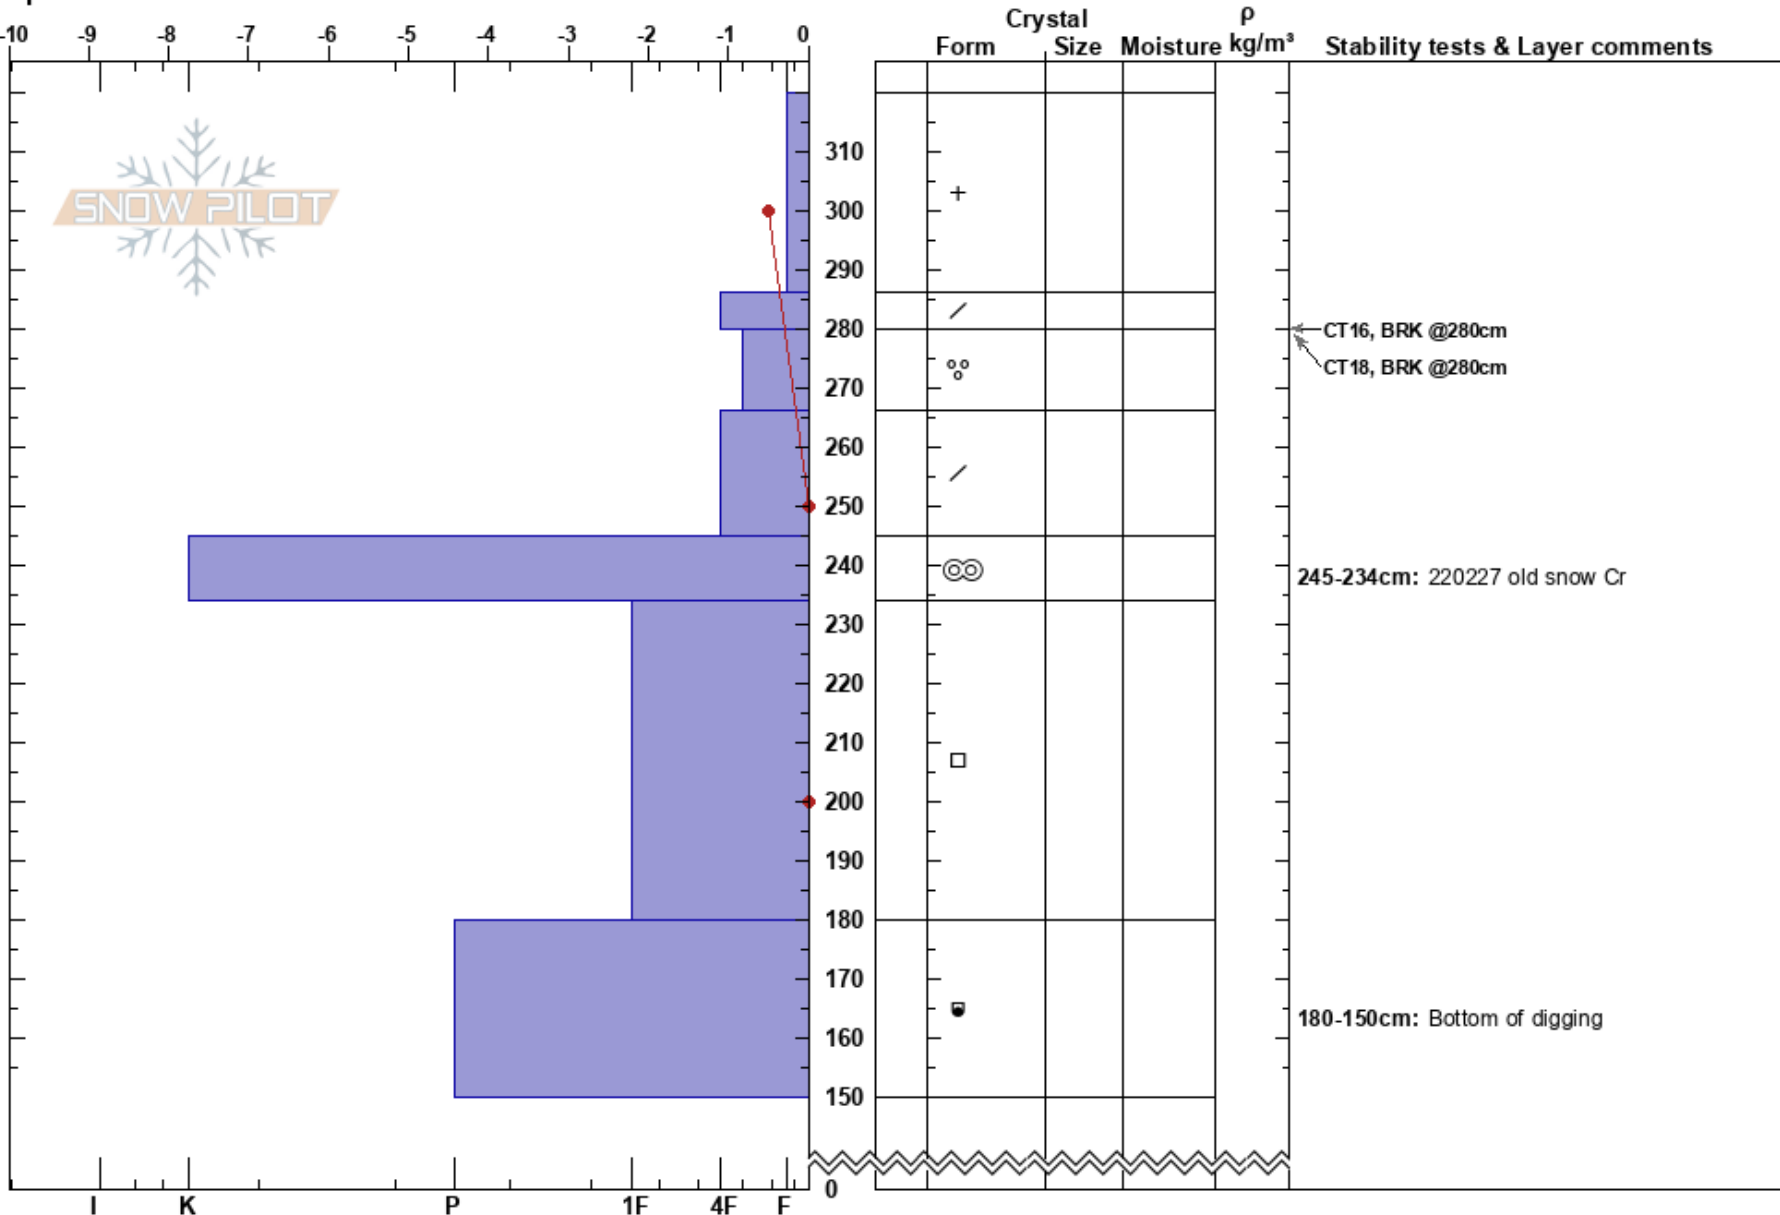

Breathless Left
 Lizard Range
 BC
 Elevation: 1669 m
 Aspect:
 Specifics:

Steve Kuijt
 05/03/2022 - 11:00
 Co-ord: 11U 63 1956W 5483517N
 Slope Angle:
 Wind Loading:

Stability:
 Air Temperature:
 Sky Cover:
 Precipitation:
 Wind:

Layer Notes:
 245-234cm: 220227 old snow Cr
 180-150cm: Bottom of digging

Notes: