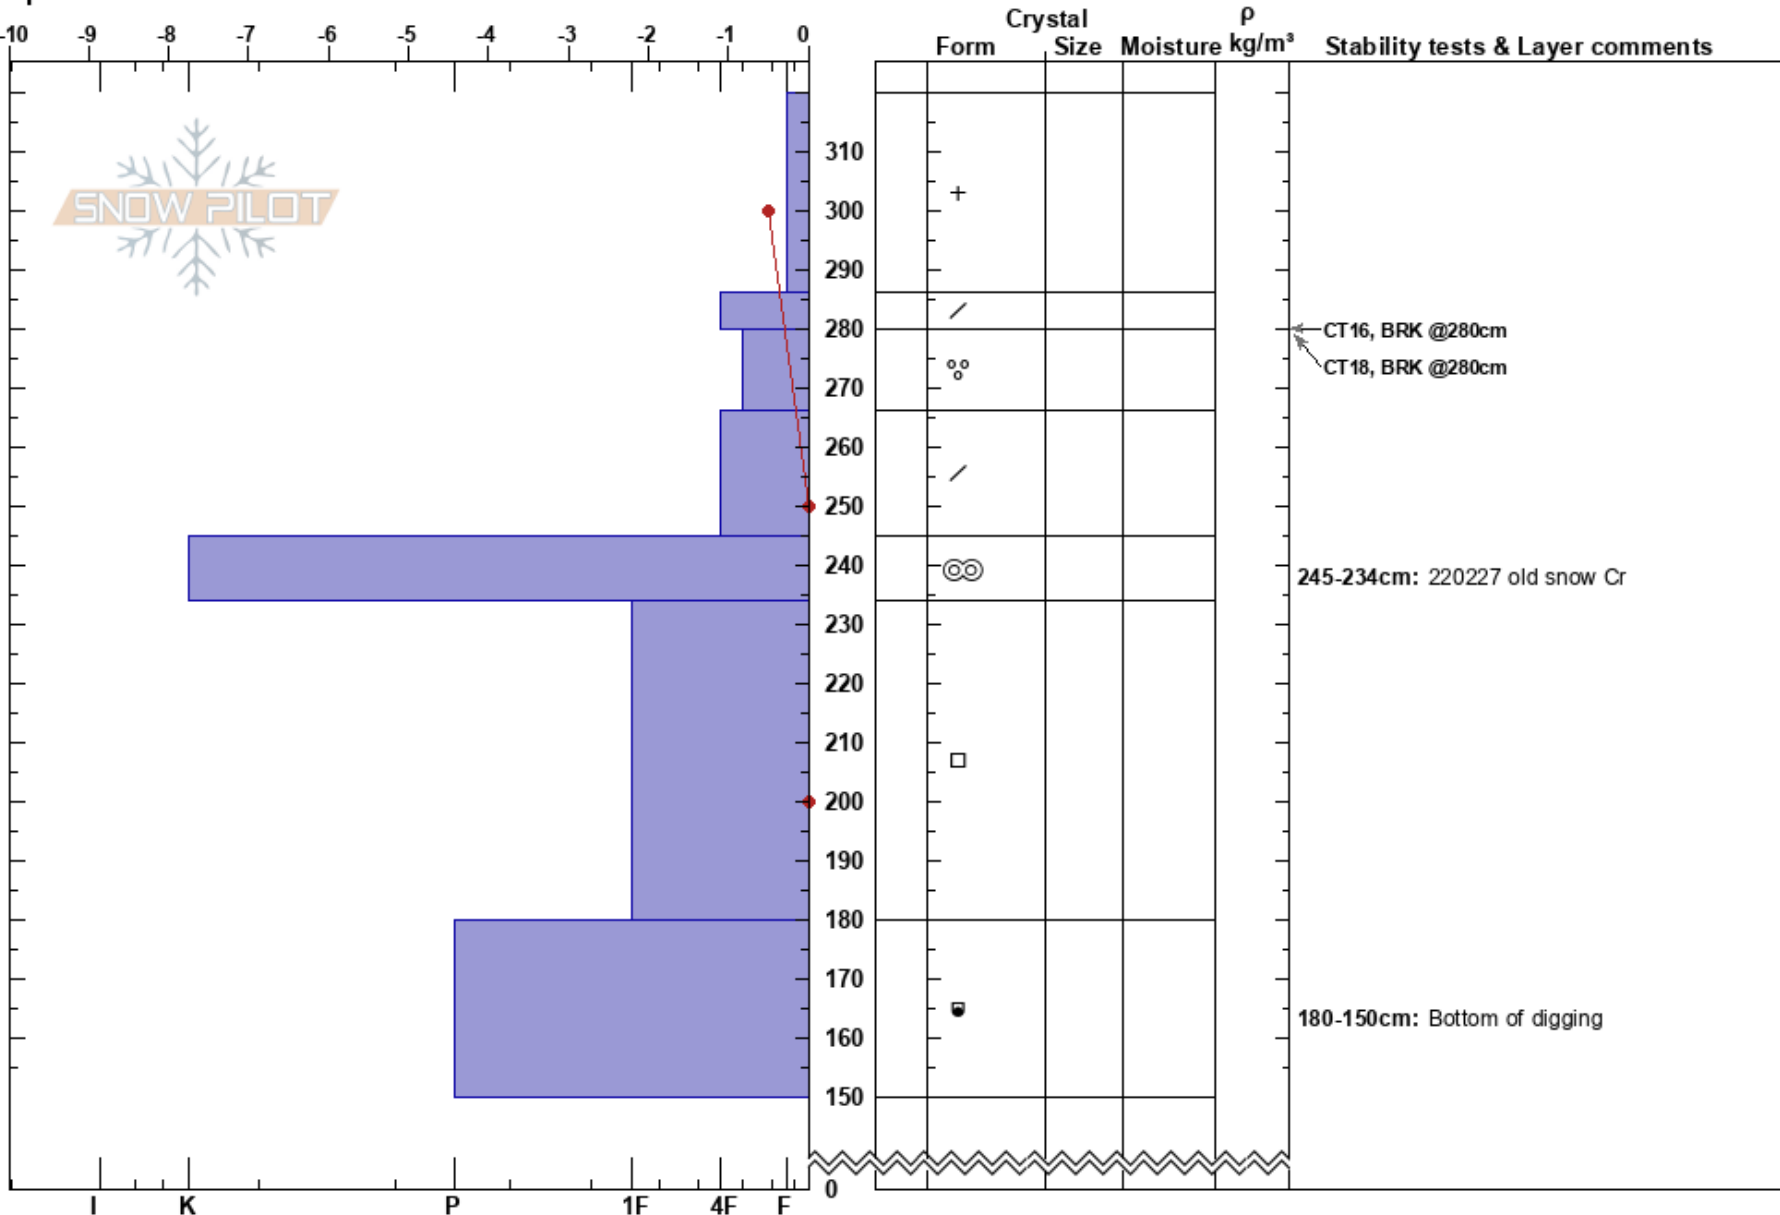

Breathless Left  
 Lizard Range  
 BC  
 Elevation: 1669 m  
 Aspect:  
 Specifics:

Steve Kuijt  
 05/03/2022 - 11:00  
 Co-ord: 11U 63 1956W 5483517N  
 Slope Angle:  
 Wind Loading:

Stability:  
 Air Temperature:  
 Sky Cover:  
 Precipitation:  
 Wind:

Layer Notes:  
 245-234cm: 220227 old snow Cr  
 180-150cm: Bottom of digging

Notes: