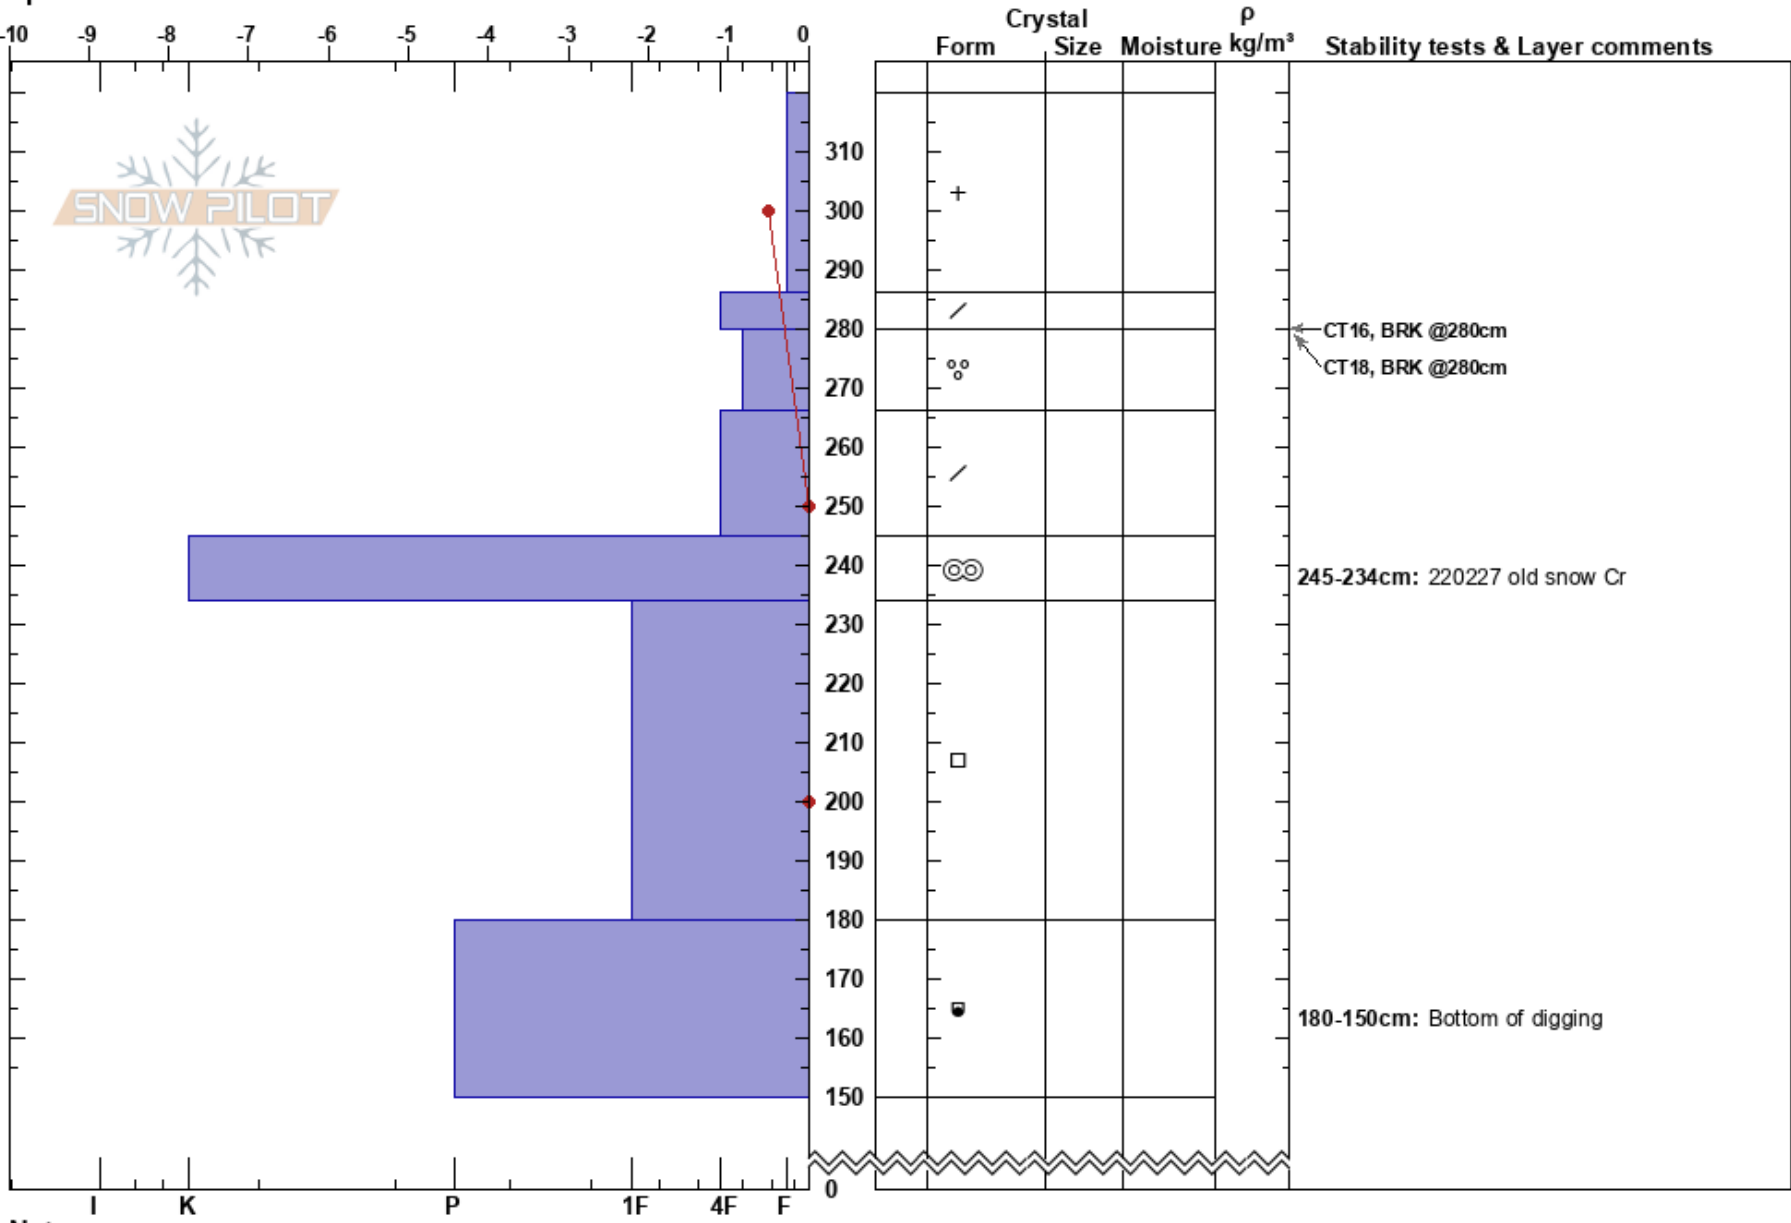

Breathless Left
 Lizard Range
 BC
 Elevation: 1669 m
 Aspect:
 Specifics:

Steve Kuijt
 05/03/2022 - 11:00
 Co-ord: 11U 63 1956W 5483517N
 Slope Angle:
 Wind Loading:

Stability:
 Air Temperature:
 Sky Cover:
 Precipitation:
 Wind:

Layer Notes:
 245-234cm: 220227 old snow Cr
 180-150cm: Bottom of digging

Notes: