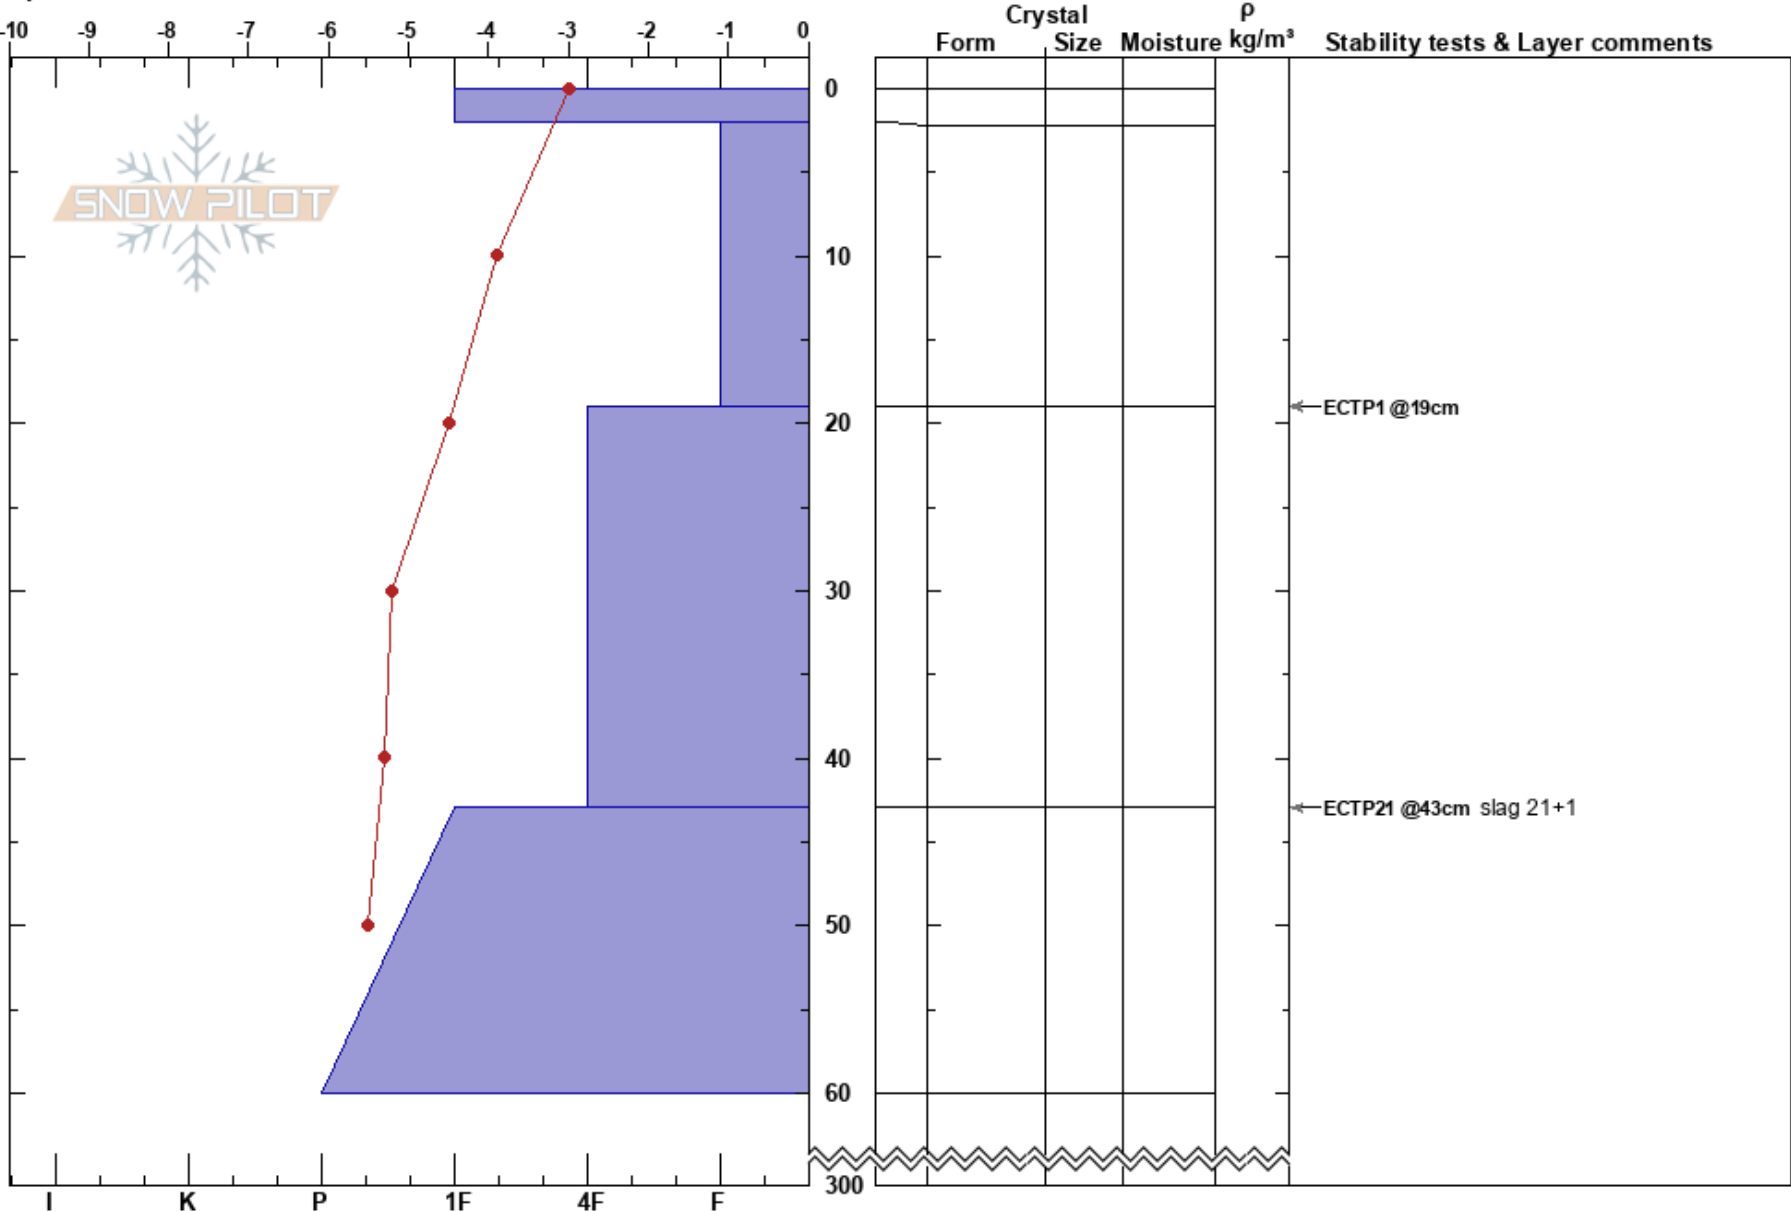

Artfjället Klippen 6/3  
Hemavan  
Sweden  
Elevation: 762 m  
Aspect:  
Specifics:

Mojo Andersson  
06/03/2022 - 11:00  
Co-ord: 65.86595N, 14.95164E  
Slope Angle:  
Wind Loading: yes

Stability: HS:300 Layer Notes:  
Air Temperature: -2.1°C PF: 33  
Sky Cover: BKN  
Precipitation: S-1  
Wind: W Strong