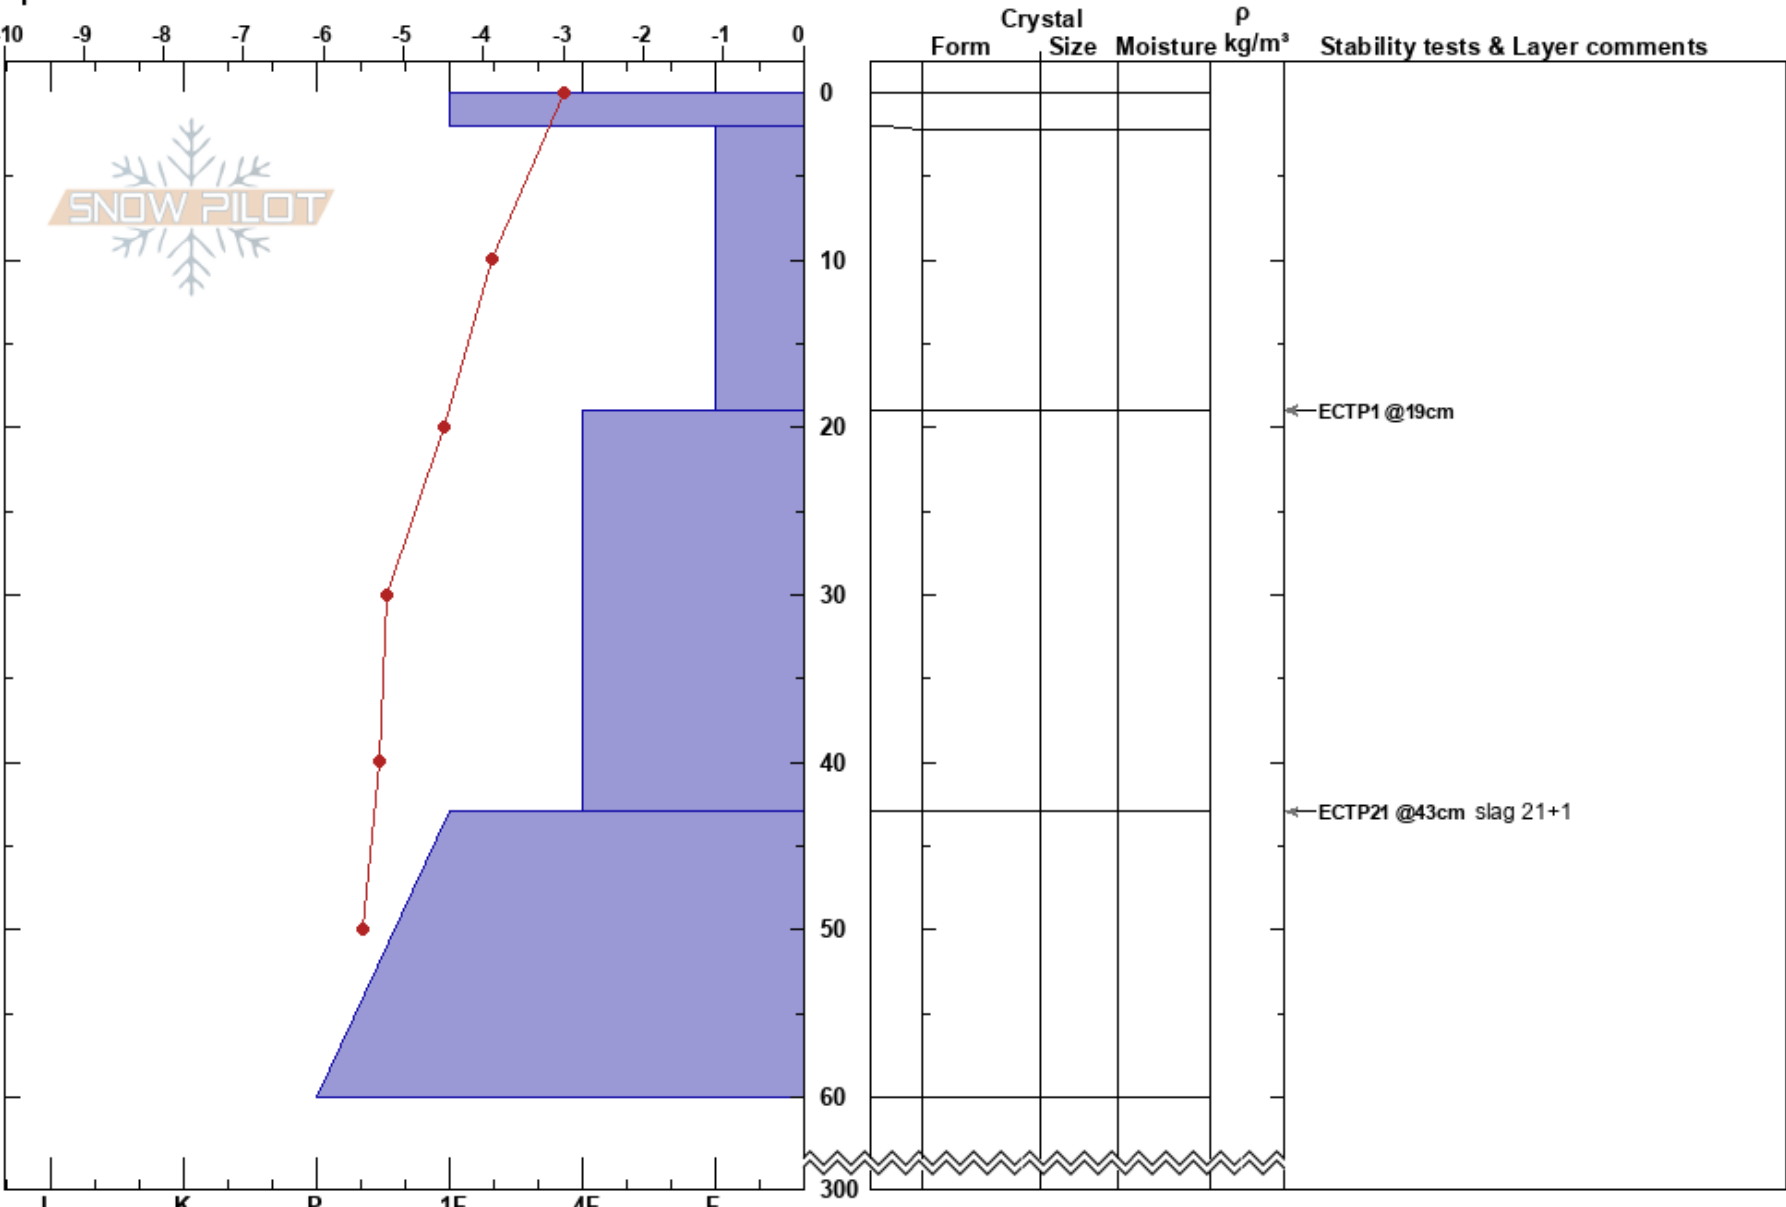

Artfjället Klippen 6/3
Hemavan
Sweden
Elevation: 762 m
Aspect:
Specifics:

Mojo Andersson
06/03/2022 - 11:00
Co-ord: 65.86595N, 14.95164E
Slope Angle:
Wind Loading: yes

Stability:
Air Temperature: -2.1°C HS:300 PF: 33
Sky Cover: BKN
Precipitation: S-1
Wind: W Strong

Layer Notes:

Notes: