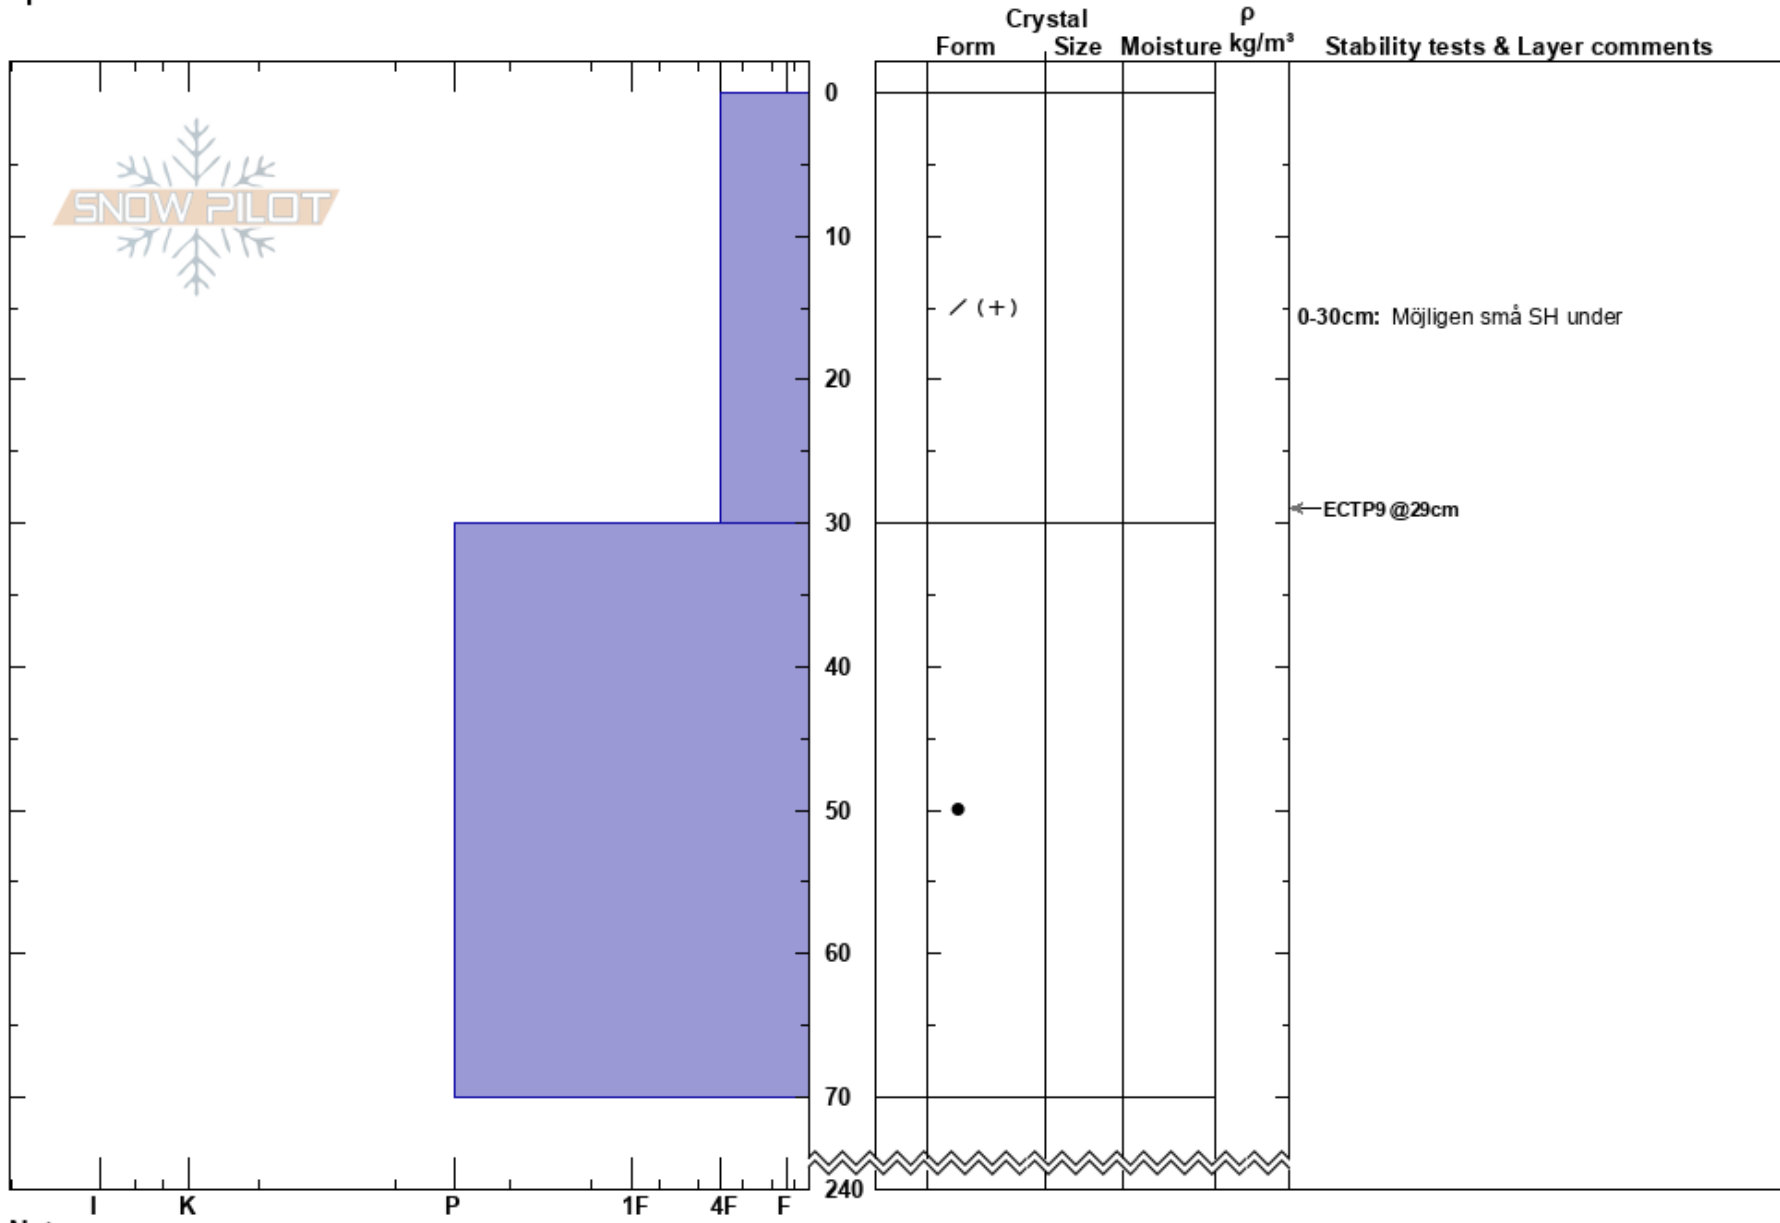

Stora Bjömbacken
Våådalen
Sweden
Elevation: 825 m
Aspect: SE
Specifics:

Oskar Brodén
06/03/2022 - 12:15
Co-ord: 63.16145N, 13.00874E
Slope Angle: 45°
Wind Loading: yes

Stability: HS:240
Air Temperature: PF: 20 0-30cm: Möjligen små SH under
Sky Cover: BKN
Precipitation: S-1
Wind: W Moderate