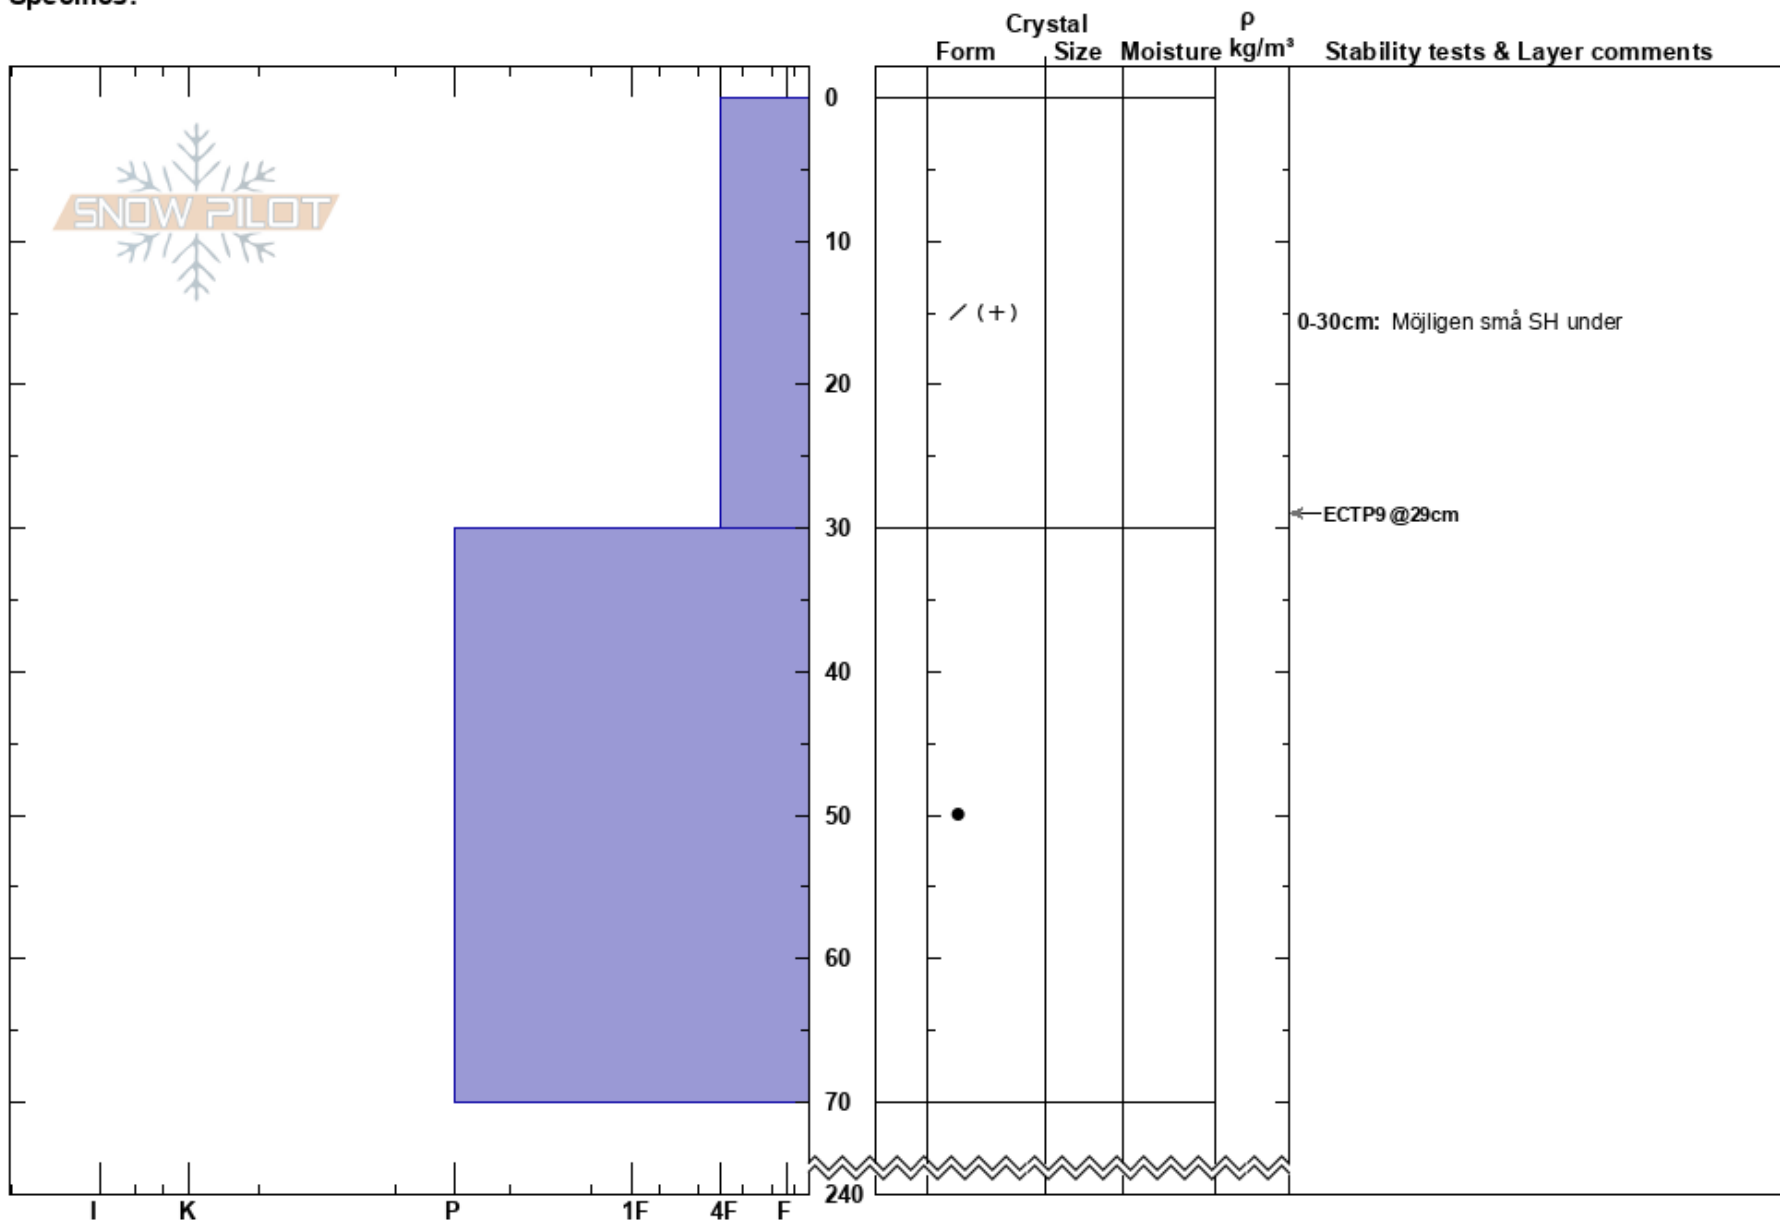

Stora Bjömbacken
Våådalen
Sweden
Elevation: 825 m
Aspect: SE
Specifics:

Oskar Brodén
06/03/2022 - 12:15
Co-ord: 63.16145N, 13.00874E
Slope Angle: 45°
Wind Loading: yes

Stability: **HS:240**
Air Temperature: **PF: 20** 0-30cm: Möjligen små SH under
Sky Cover: BKN
Precipitation: S-1
Wind: W Moderate