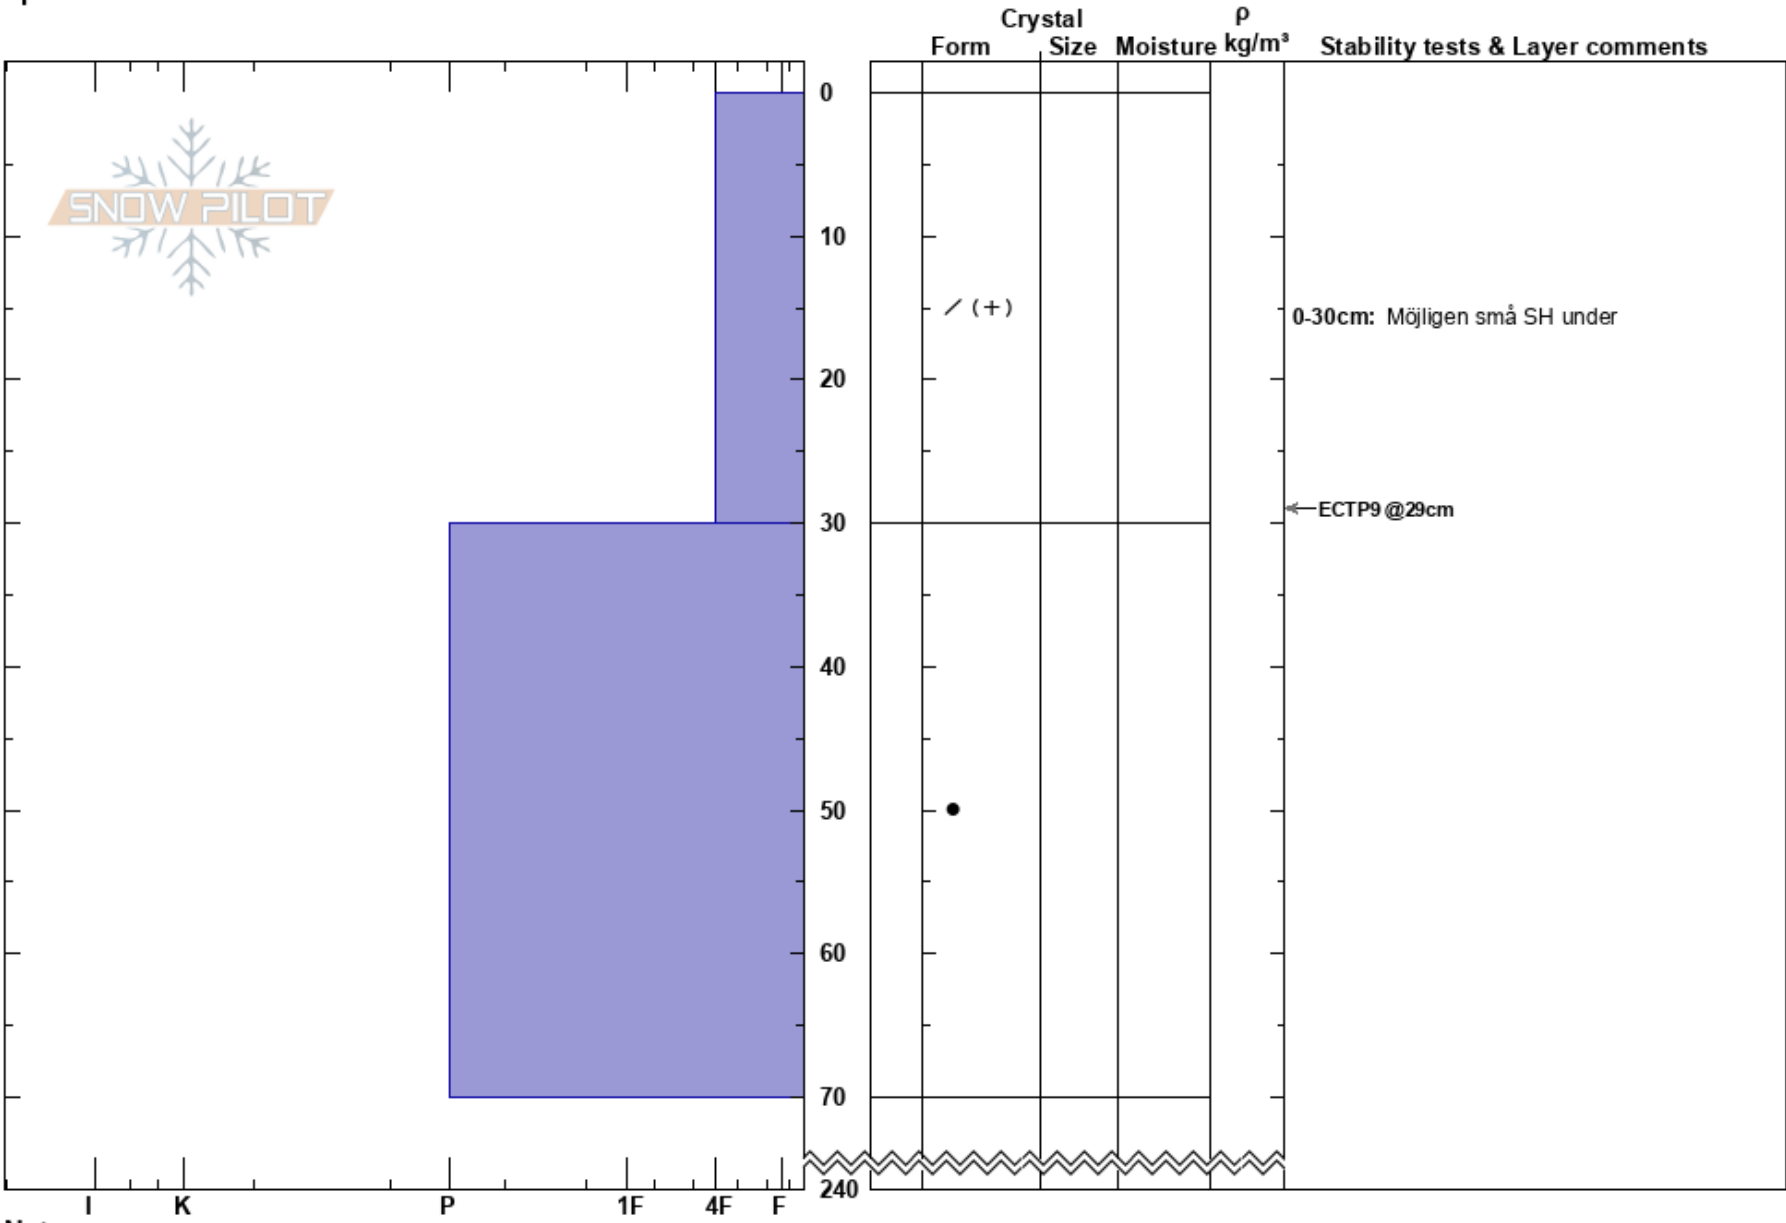

Stora Bjömbacken
 Våådalen
 Sweden
Elevation: 825 m
Aspect: SE
Specifics:

Oskar Brodén
 06/03/2022 - 12:15
Co-ord: 63.16145N, 13.00874E
Slope Angle: 45°
Wind Loading: yes

Stability: **HS:**240 **Layer Notes:**
Air Temperature: **PF:** 20 0-30cm: Möjligen små SH under
Sky Cover: BKN
Precipitation: S-1
Wind: W Moderate