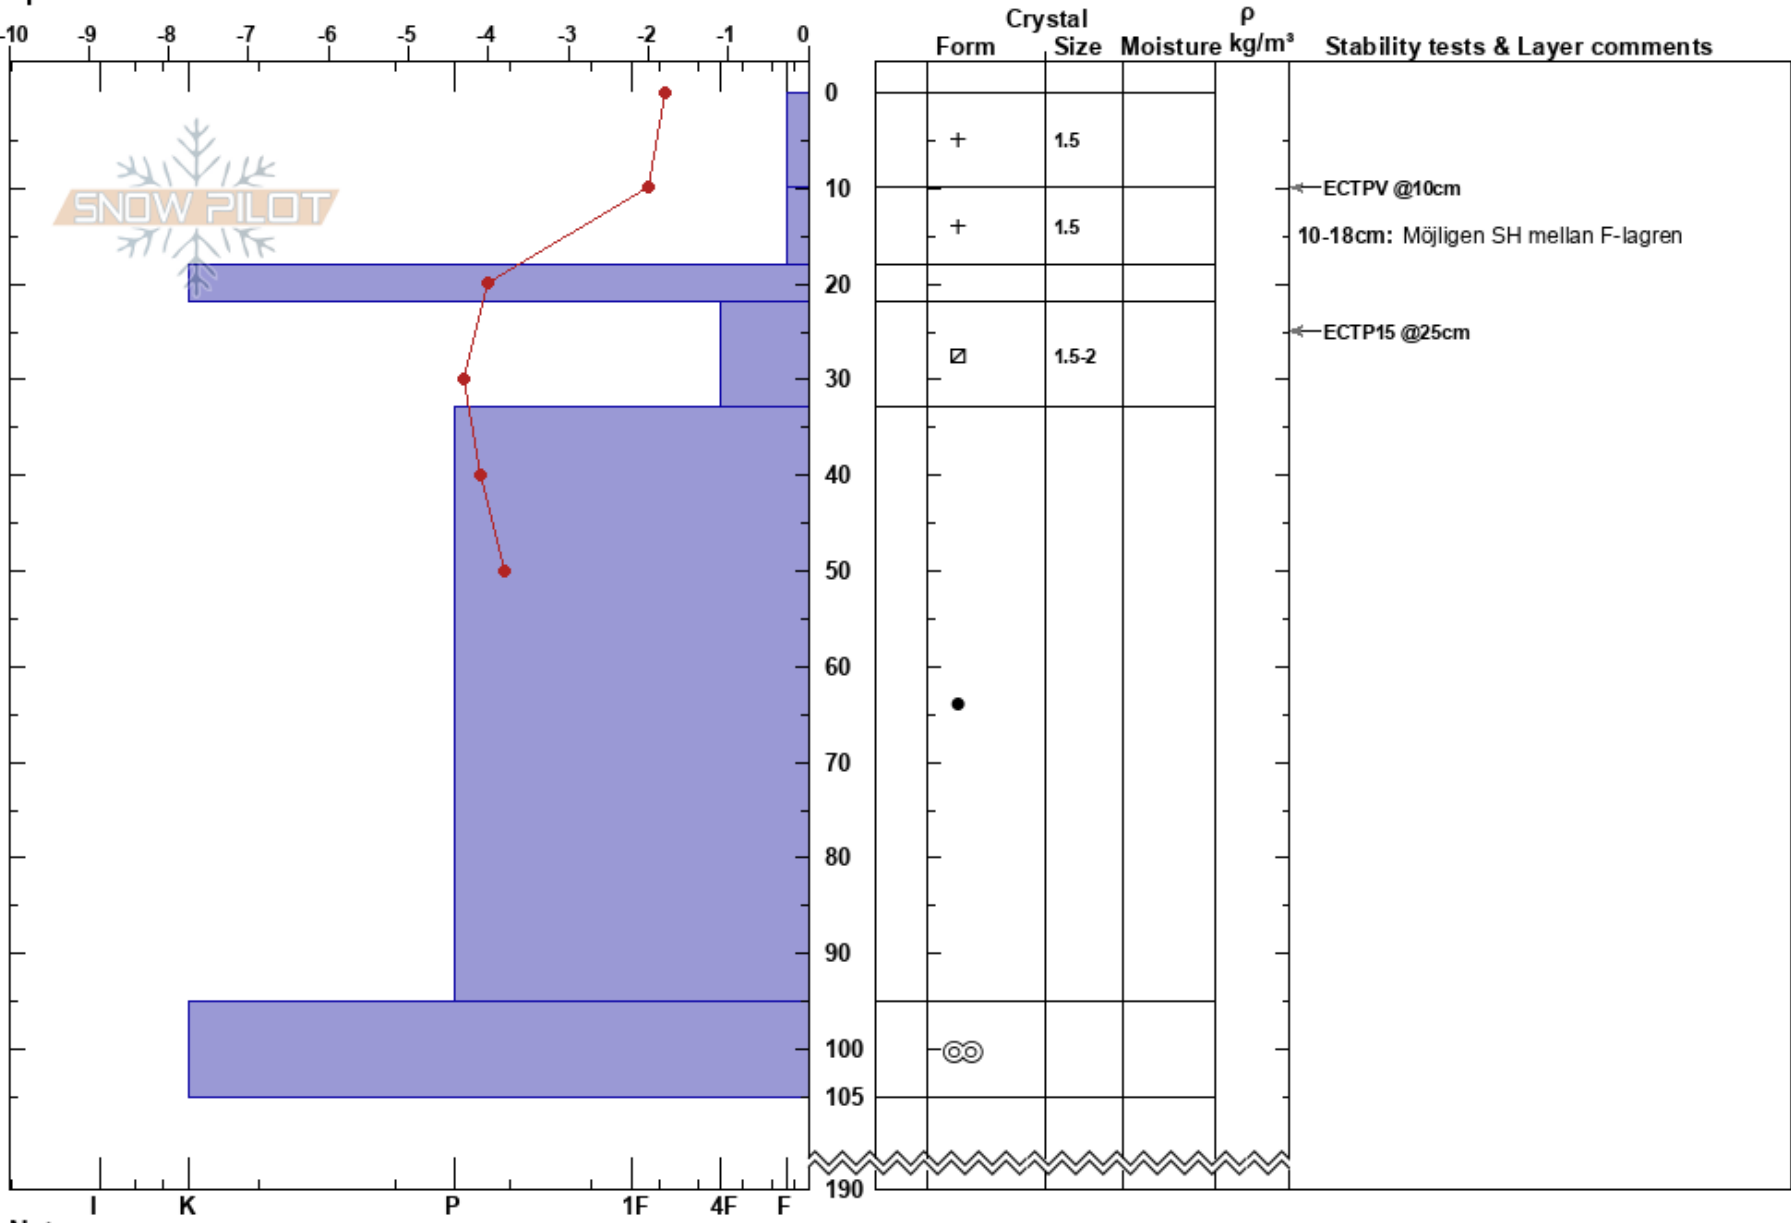

Ottfjället
 Vålådalen
 Sweden
 Elevation: 710 m
 Aspect: SE
 Specifics:

Oskar Brodén
 06/03/2022 - 11:24
 Co-ord: 63.15931N, 13.01027E
 Slope Angle: 25°
 Wind Loading: yes

Stability: **HS: 190**
 Air Temperature: -0.6°C PF: 20 10-18cm: Möjligen SH mellan F-lagren
 Sky Cover: FEW
 Precipitation: NO
 Wind: W Moderate