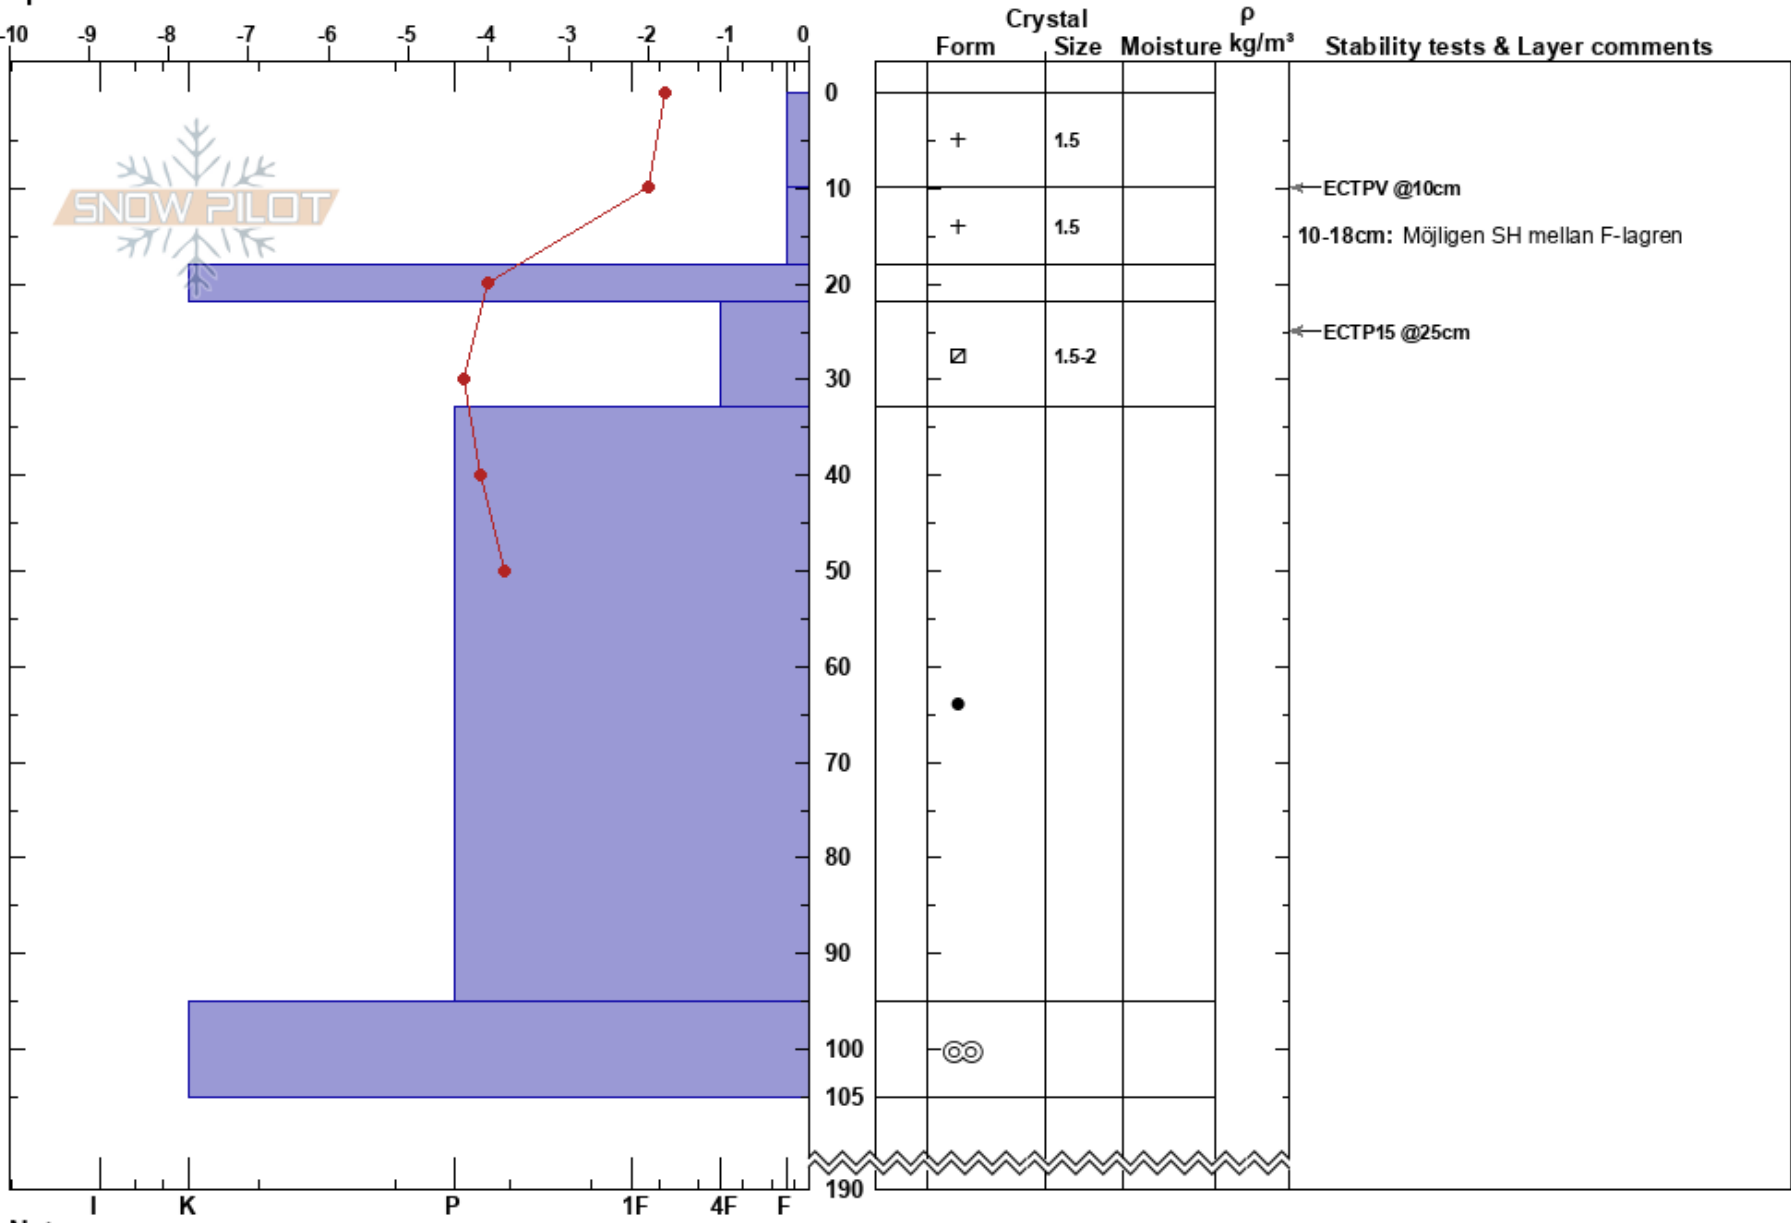

Ottfjället  
 Våådalen  
 Sweden  
 Elevation: 710 m  
 Aspect: SE  
 Specifics:

Oskar Brodén  
 06/03/2022 - 11:24  
 Co-ord: 63.15931N, 13.01027E  
 Slope Angle: 25°  
 Wind Loading: yes

Stability: **HS: 190**  
 Air Temperature: -0.6°C PF: 20 10-18cm: Möjligen SH mellan F-lagren  
 Sky Cover: FEW  
 Precipitation: NO  
 Wind: W Moderate