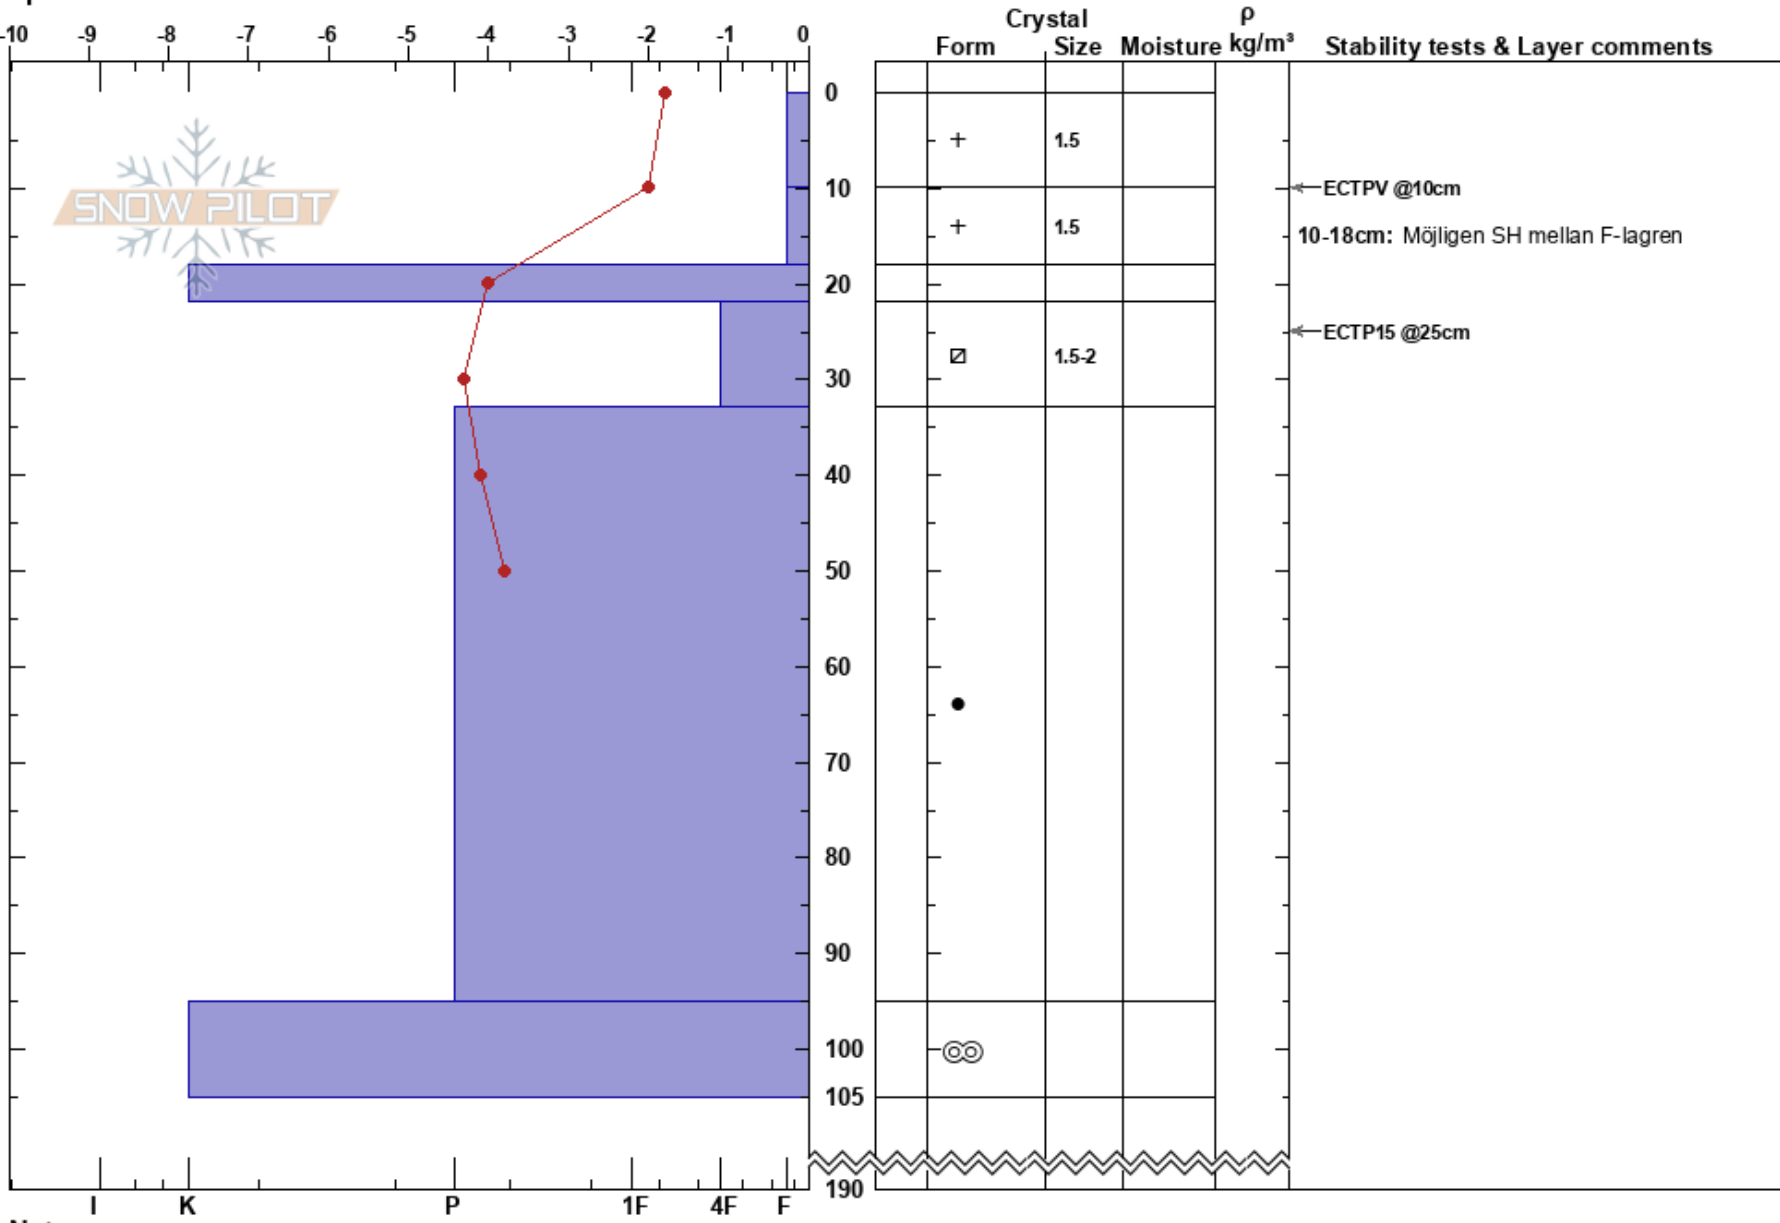

Ottfjället  
 Våådalen  
 Sweden  
 Elevation: 710 m  
 Aspect: SE  
 Specifics:

Oskar Brodén  
 06/03/2022 - 11:24  
 Co-ord: 63.15931N, 13.01027E  
 Slope Angle: 25°  
 Wind Loading: yes

Stability: **HS: 190**  
 Air Temperature: -0.6°C PF: 20 10-18cm: Möjligen SH mellan F-lagren  
 Sky Cover: FEW  
 Precipitation: NO  
 Wind: W Moderate