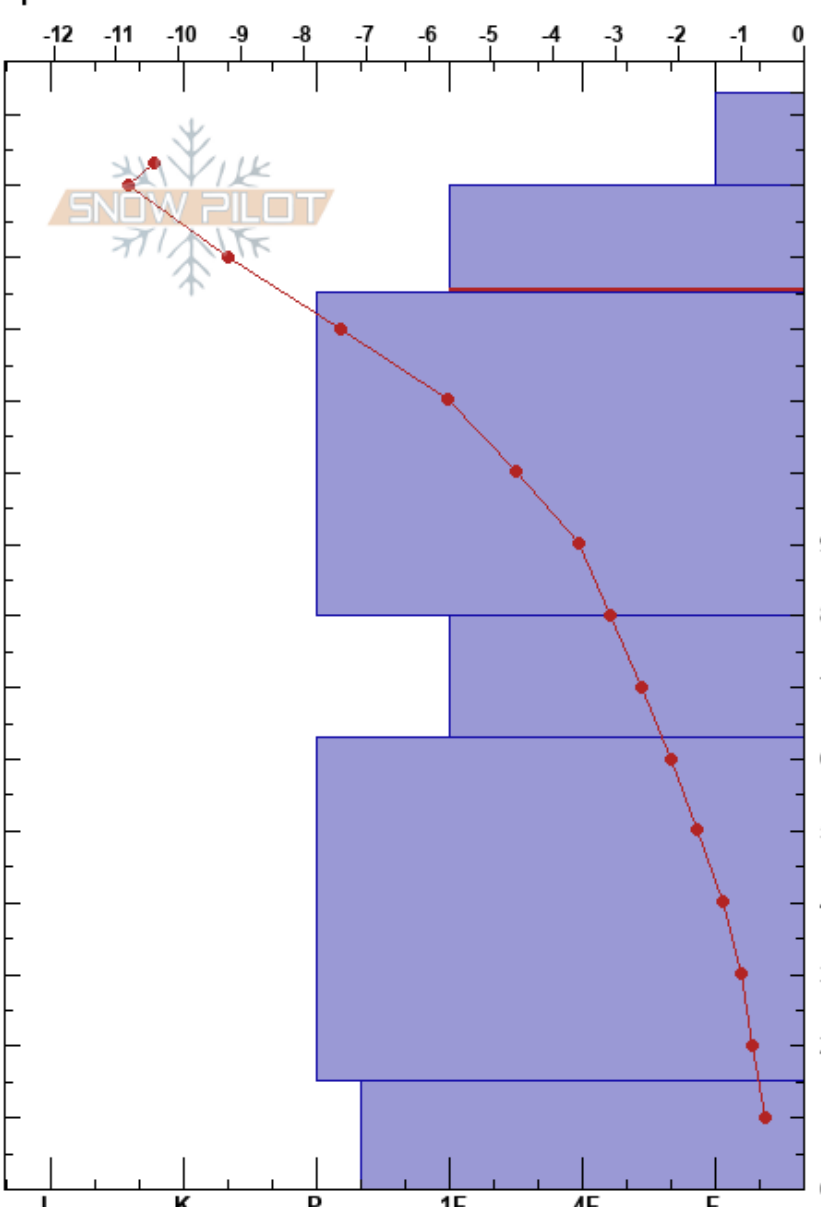

Pika Wx  
 Banff, Yoho and Kootenay  
 AB  
 Elevation: 2229 m  
 Aspect:  
 Specifics:

Bradley Staple  
 28/01/2022 - 12:50  
 Co-ord: 51.46241N, -116.11867E  
 Slope Angle: 0°  
 Wind Loading: no

Stability:  
 Air Temperature: -1.1°C  
 Sky Cover: BKN  
 Precipitation: NO  
 Wind: NW Light Breeze

HS: 153  
 140-125cm: Problematic layer

Form	Crystal		Moisture	$\rho$ kg/m <sup>3</sup>	Stability tests & Layer comments
	Size				
/					
□ (/)	1		D		
⊖	1		D		
					← CT14, RP @125cm ← ECTN15 @125cm
⊖	1		D		
⊖	2		D		
□	2		D		
□	24		D		← CT24, SC @15cm