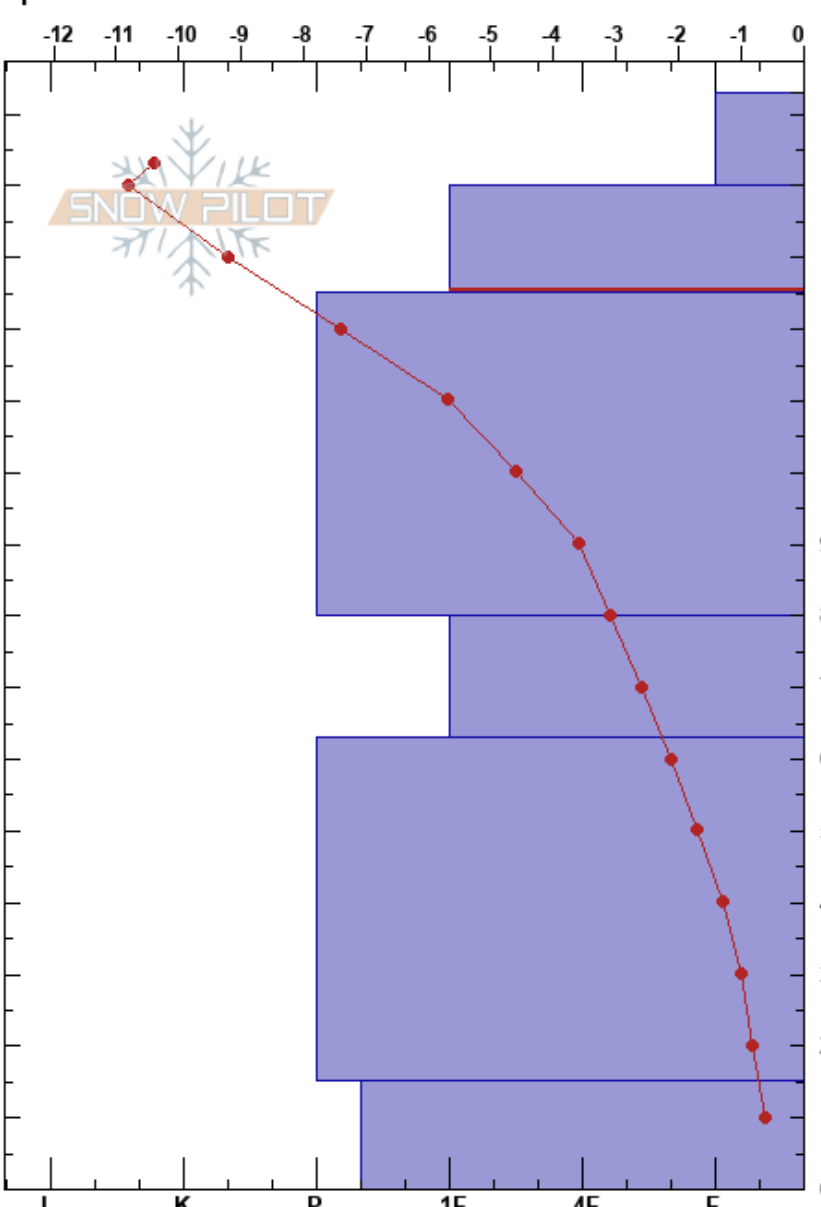

Pika Wx
 Banff, Yoho and Kootenay
 AB
 Elevation: 2229 m
 Aspect:
 Specifics:

Bradley Staple
 28/01/2022 - 12:50
 Co-ord: 51.46241N, -116.11867E
 Slope Angle: 0°
 Wind Loading: no

Stability:
 Air Temperature: -1.1°C
 Sky Cover: BKN
 Precipitation: NO
 Wind: NW Light Breeze

HS: 153
 140-125cm: Problematic layer

Form	Crystal		Moisture	ρ kg/m ³	Stability tests & Layer comments
	Size				
/					
□ (/)	1		D		
⊖	1		D		
					← CT14, RP @125cm ← ECTN15 @125cm
⊖	1		D		
⊖	2		D		
□	2		D		
□	24		D		← CT24, SC @15cm