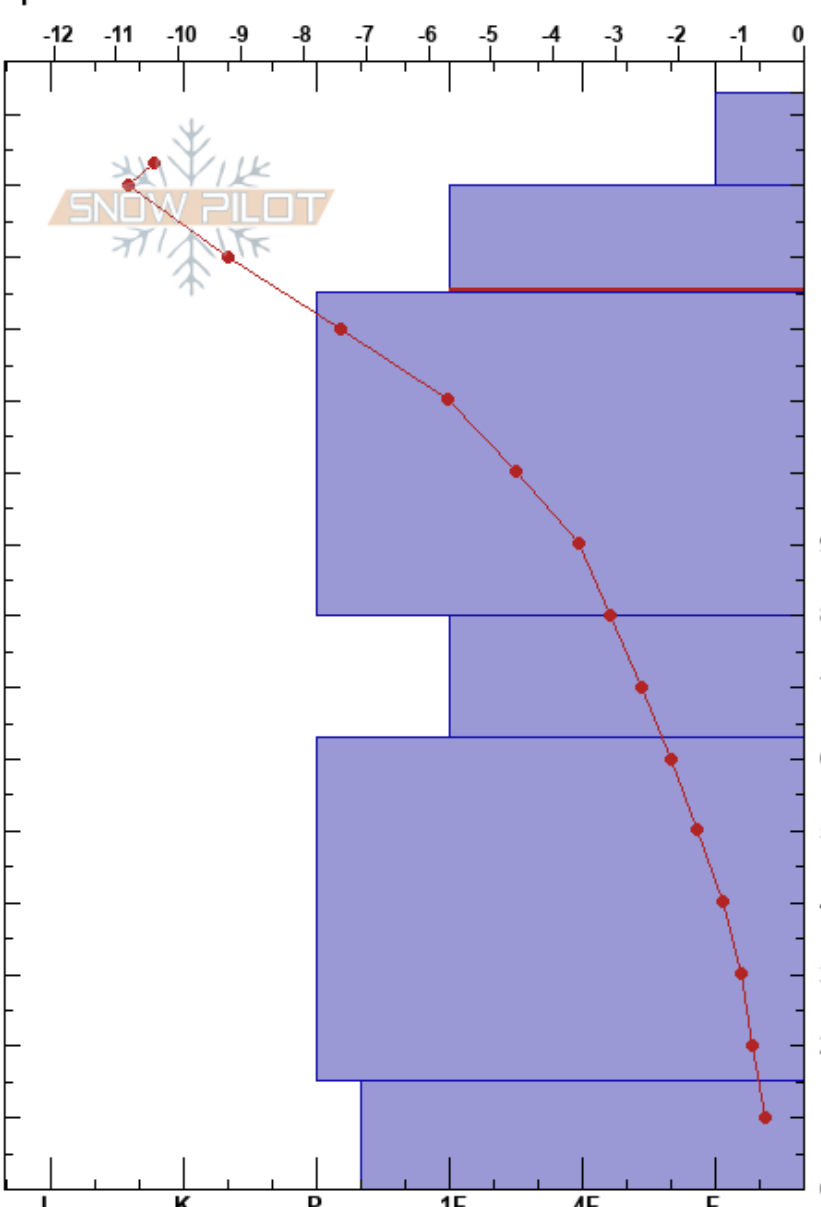

Pika Wx
 Banff, Yoho and Kootenay
 AB
 Elevation: 2229 m
 Aspect:
 Specifics:

Bradley Staple
 28/01/2022 - 12:50
 Co-ord: 51.46241N, -116.11867E
 Slope Angle: 0°
 Wind Loading: no

Stability:
 Air Temperature: -1.1°C
 Sky Cover: BKN
 Precipitation: NO
 Wind: NW Light Breeze

HS: 153
 140-125cm: Problematic layer

Form	Crystal		Moisture	ρ kg/m ³	Stability tests & Layer comments
	Size				
/					
□ (/)	1		D		
⊖	1		D		
					← CT14, RP @125cm ← ECTN15 @125cm
⊖	1		D		
⊖	2		D		
□	2		D		
					← CT24, SC @15cm
□	24		D		