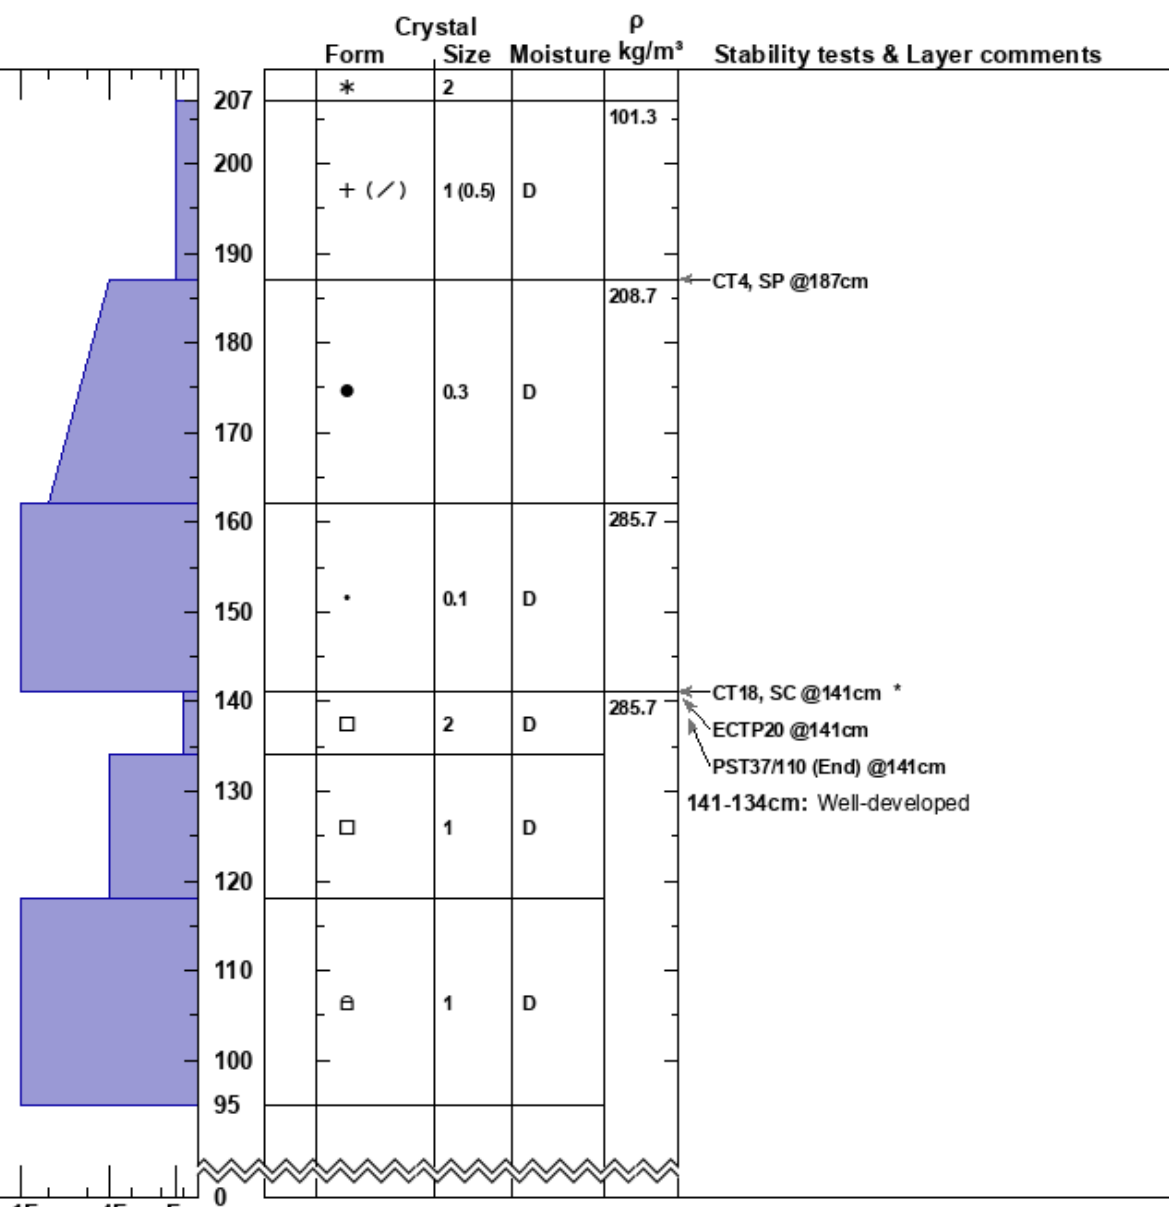

Castle Creek
 Elk Mountains
 CO
 Elevation: 11841 ft
 Aspect: 355°
 Specifics:

Dylan Craaybeek
 03/05/2022 - 2:40pm
 Co-ord: 13S 340743E 4318109N
 Slope Angle: 25°
 Wind Loading: yes

Stability: **HS:207**
 Air Temperature: **PF: 35**
 Sky Cover: **BKN**
 Precipitation: **S-1**
 Wind: **SW Light Breeze**

Layer Notes:
 141-134cm: Well-developed
 141-134cm: Problematic layer

Notes: I K P 1F 4F F