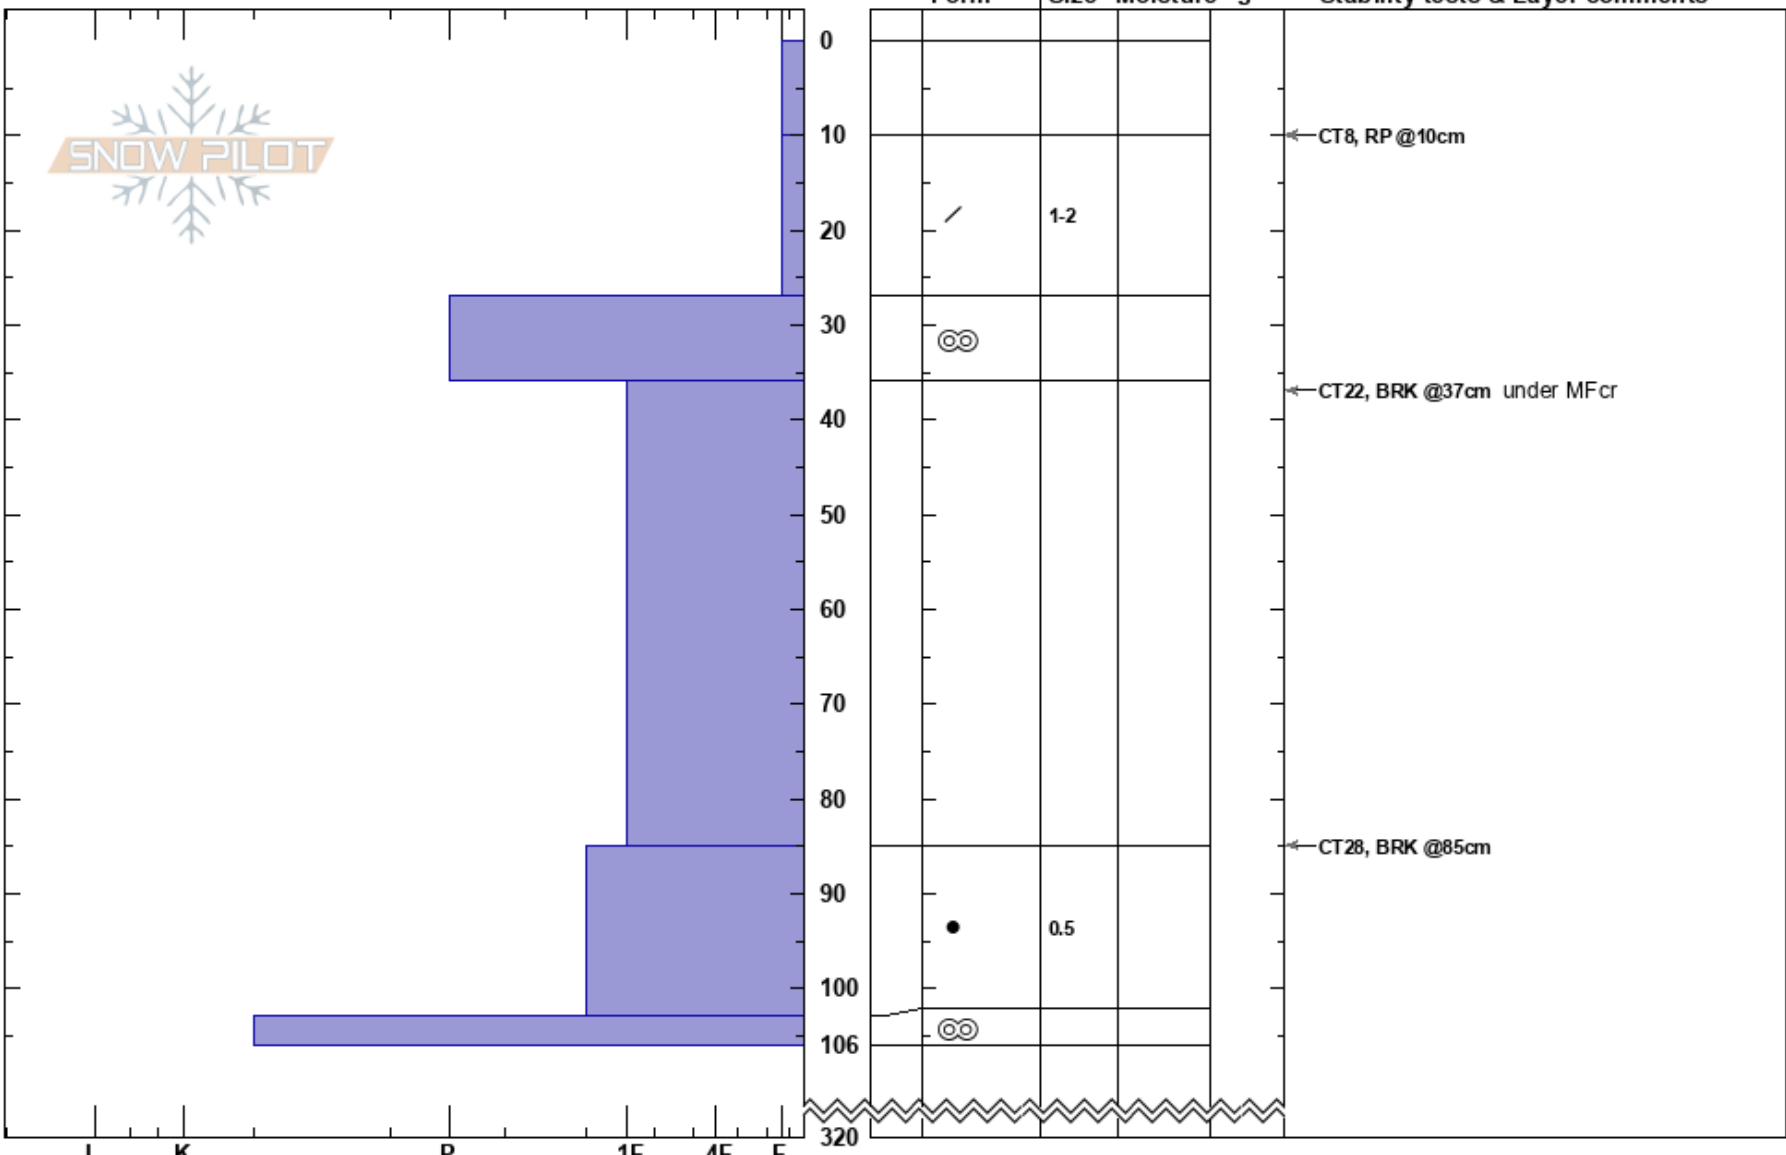

Far chutes fans  
 Canadian Rockies  
 AB  
**Elevation:** 1900 m  
**Aspect:** N  
**Specifics:**

Bridget MacMurray  
 05/03/2022 - 10:05  
**Co-ord:**  
**Slope Angle:**  
**Wind Loading:**

**Stability:**  
**Air Temperature:**  
**Sky Cover:** CLR  
**Precipitation:** NO  
**Wind:** N Light Breeze

**HS:** 320

**Layer Notes:**

**Notes:** Top of fans between minus one and minus two.