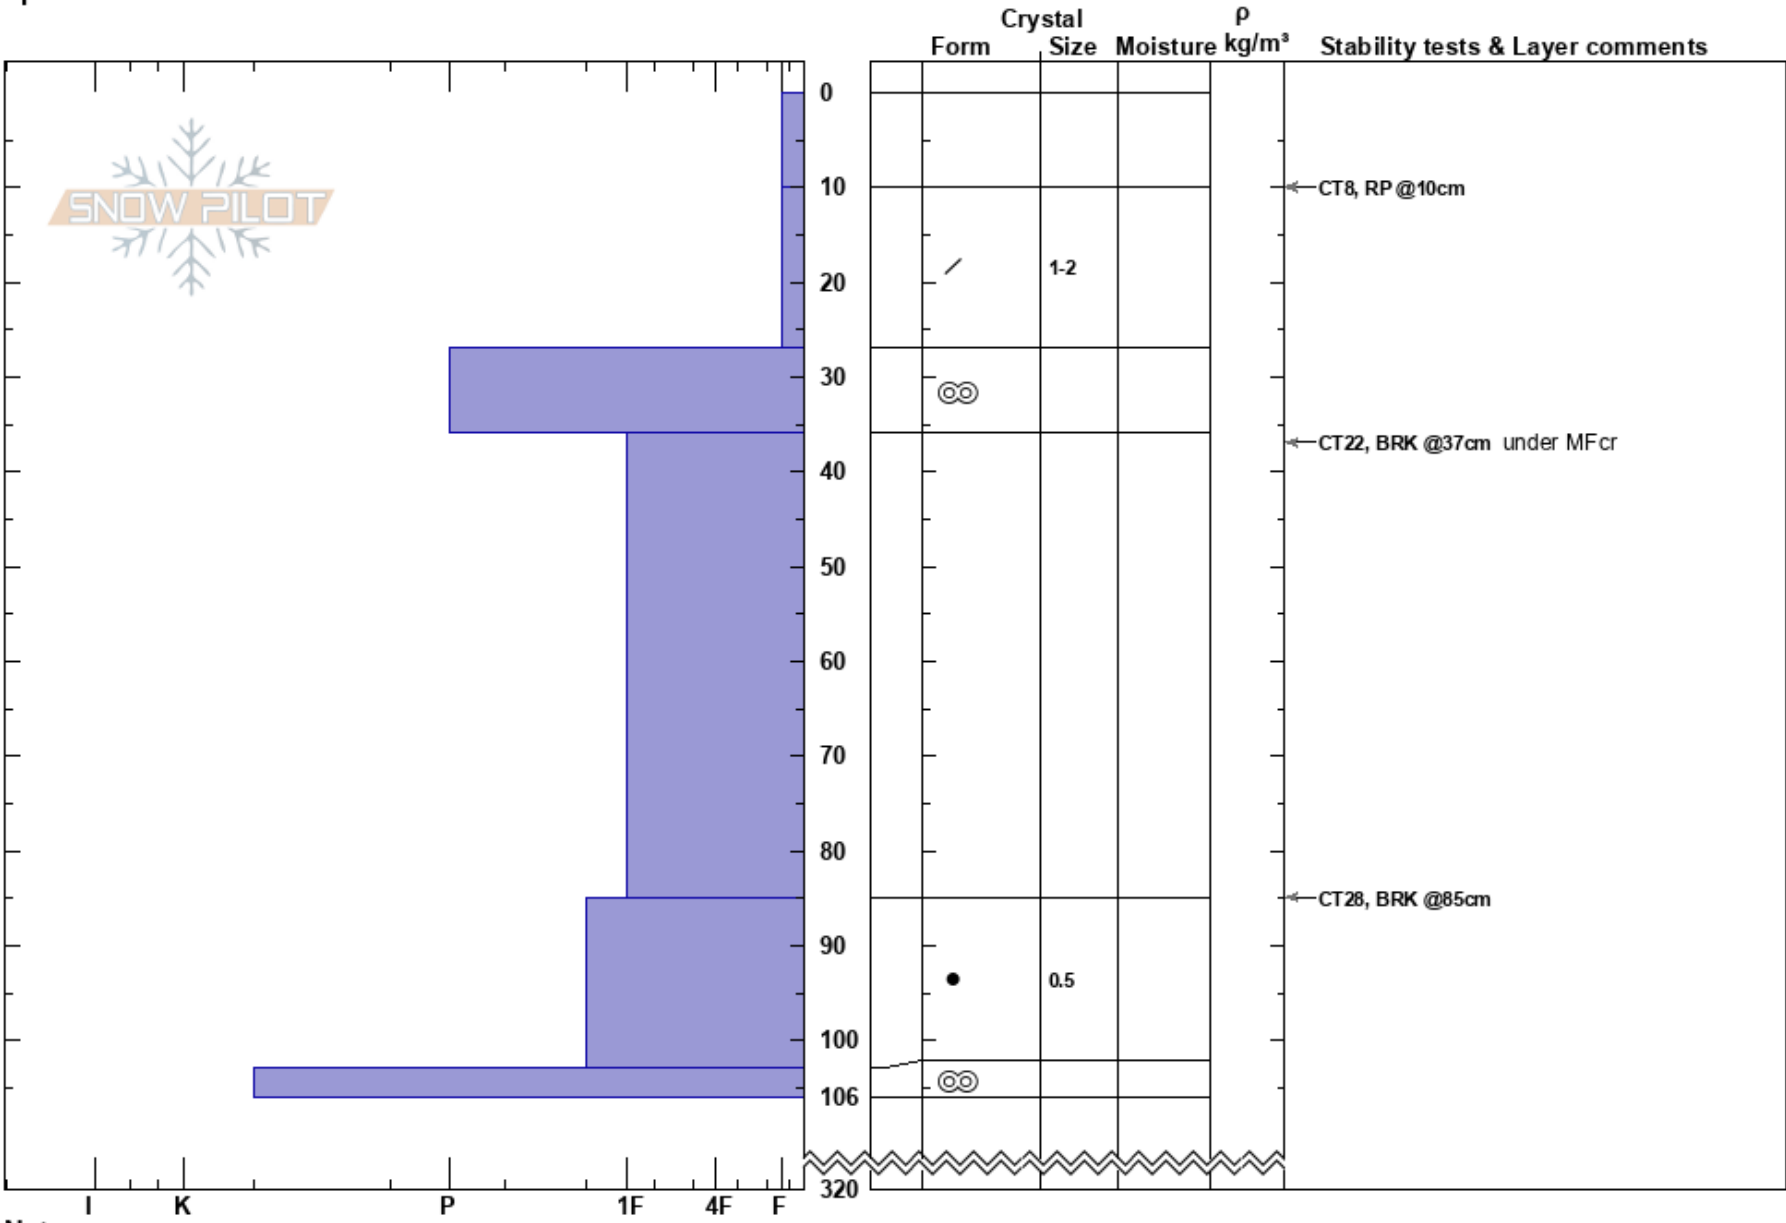

Far chutes fans  
 Canadian Rockies  
 AB  
**Elevation:** 1900 m  
**Aspect:** N  
**Specifics:**

Bridget MacMurray  
 05/03/2022 - 10:05  
**Co-ord:**  
**Slope Angle:**  
**Wind Loading:**

**Stability:**  
**Air Temperature:**  
**Sky Cover:** CLR  
**Precipitation:** NO  
**Wind:** N Light Breeze

**HS:** 320

**Layer Notes:**

**Notes:** Top of fans between minus one and minus two.