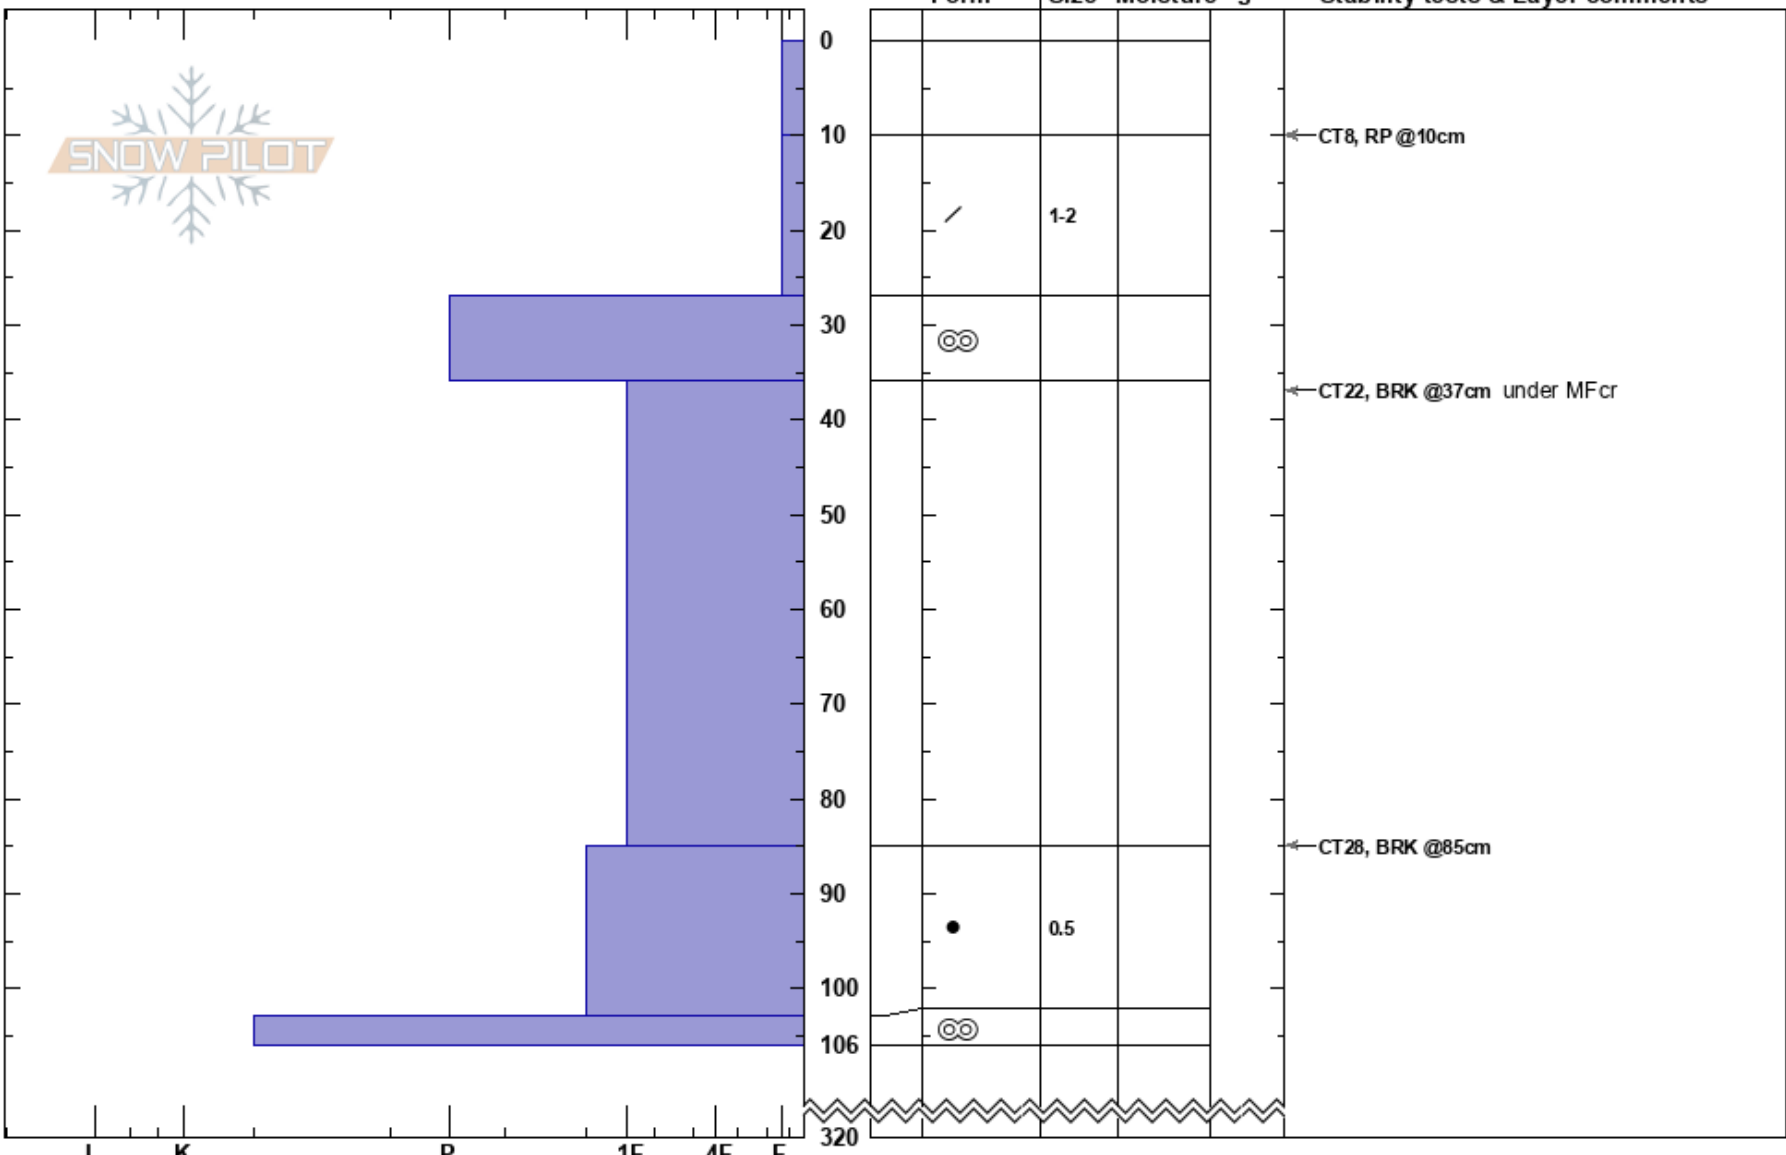

Far chutes fans
 Canadian Rockies
 AB
Elevation: 1900 m
Aspect: N
Specifics:

Bridget MacMurray
 05/03/2022 - 10:05
Co-ord:
Slope Angle:
Wind Loading:

Stability:
Air Temperature:
Sky Cover: CLR
Precipitation: NO
Wind: N Light Breeze

HS: 320

Layer Notes:

Notes: Top of fans between minus one and minus two.