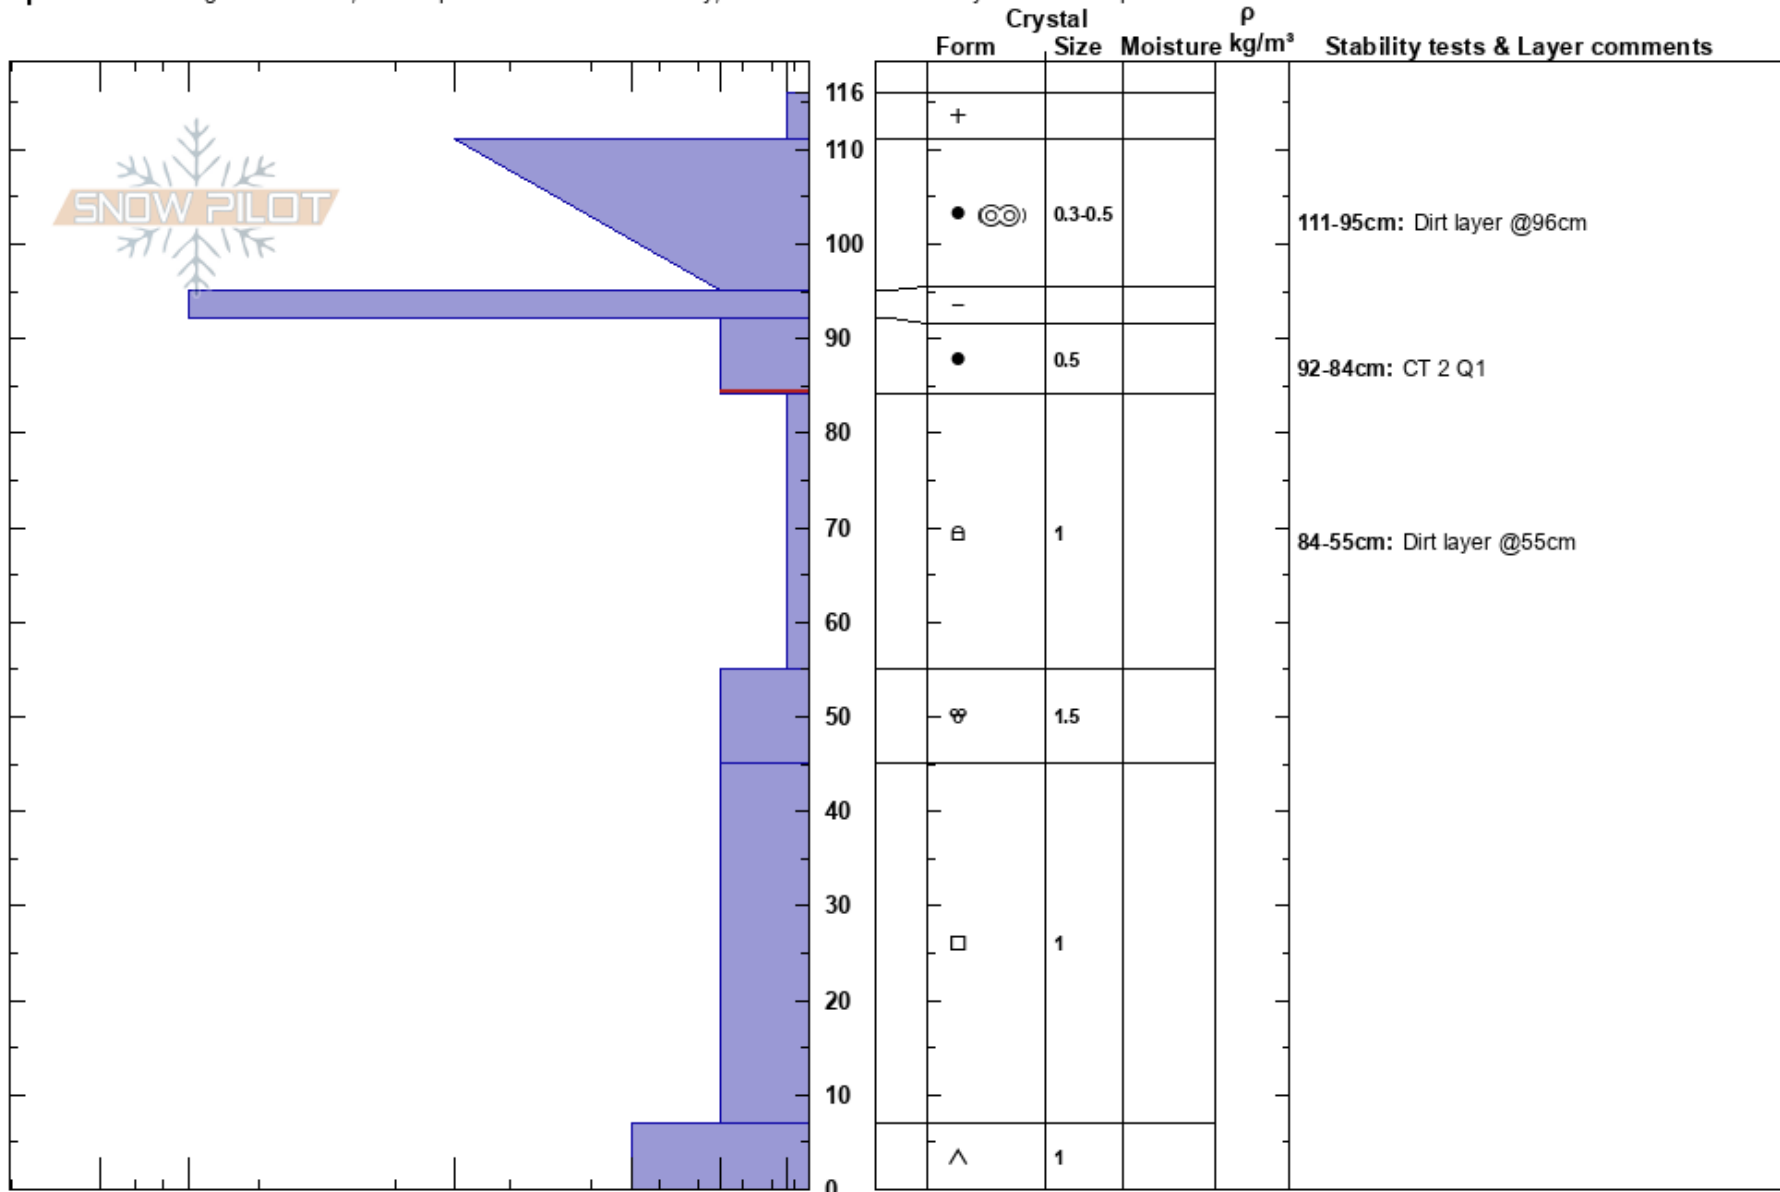

Skier's rt. of Angel
 San Juan Range
 CO
Elevation: 11010 ft
Aspect: E

Stuart Griffin
 03/05/2022 - 1:42pm
Co-ord: 38.29291N, -107.62883W
Slope Angle: 30°
Wind Loading:

Stability:
Air Temperature: -2°C
Sky Cover:
Precipitation: NO
Wind:

HS: 116
PF: 45
PS: 5
Layer Notes:
 111-95cm: Dirt layer @96cm
 92-84cm: CT 2 Q1
 84-55cm: Dirt layer @55cm

Specifics: Pit dug in a Ski Area; Pit is representative of backcountry; Recent avalanche activity on similar slopes

Notes: Slope collapsed once Joëlle and I were standing on it. Surface cracking ~25' above pit site. Two different dirt layers. First one 20cm below snow surface, second one 55cm below snow surface.