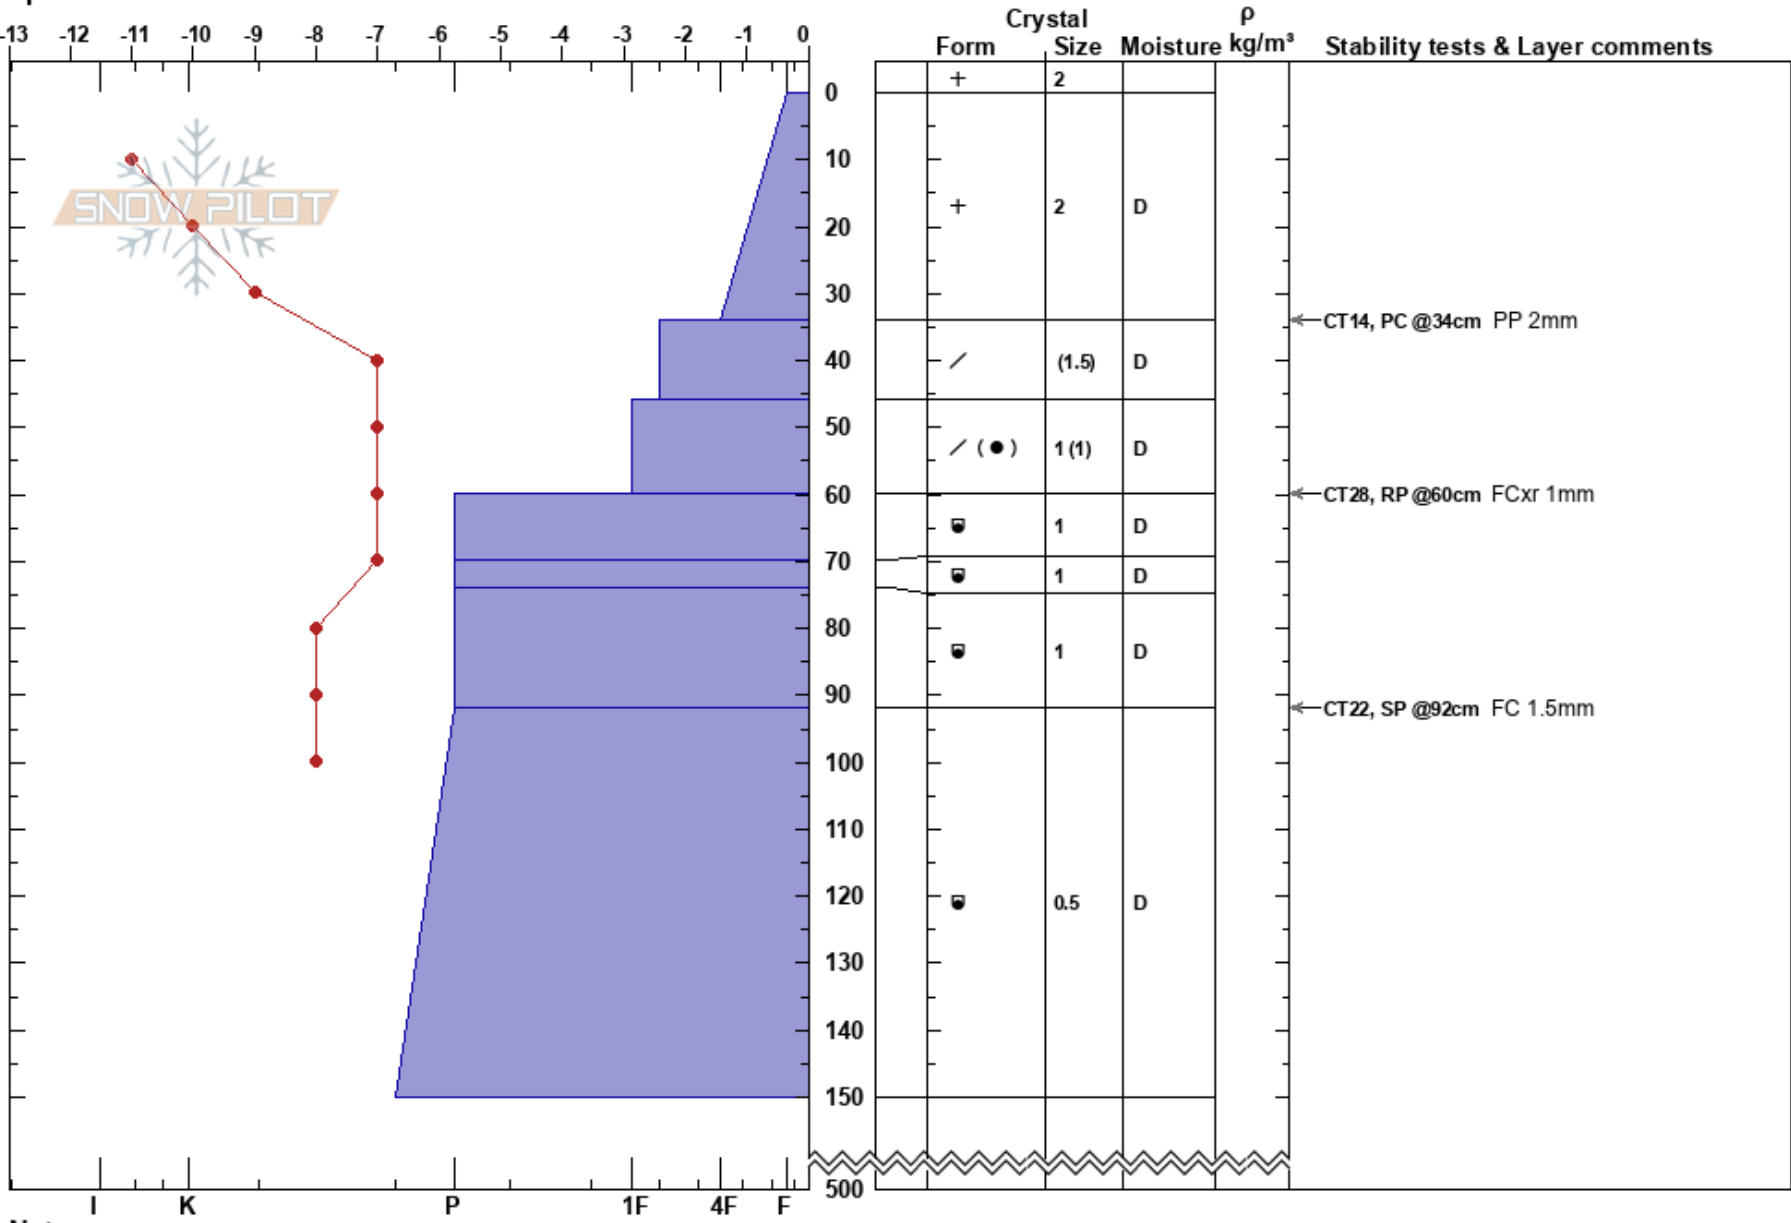

Hang Ten  
 purcell  
 BC  
 Elevation: 2700 m  
 Aspect: NW  
 Specifics:

RK Heli Ski Guides  
 05/03/2022 - 13:00  
 Co-ord: 11U 537119W 5584184N  
 Slope Angle: 30°  
 Wind Loading: no

Stability: **HS:500**  
 Air Temperature: -8°C PS: 25  
 Sky Cover: FEW  
 Precipitation: NO  
 Wind: Calm  
 Layer Notes: