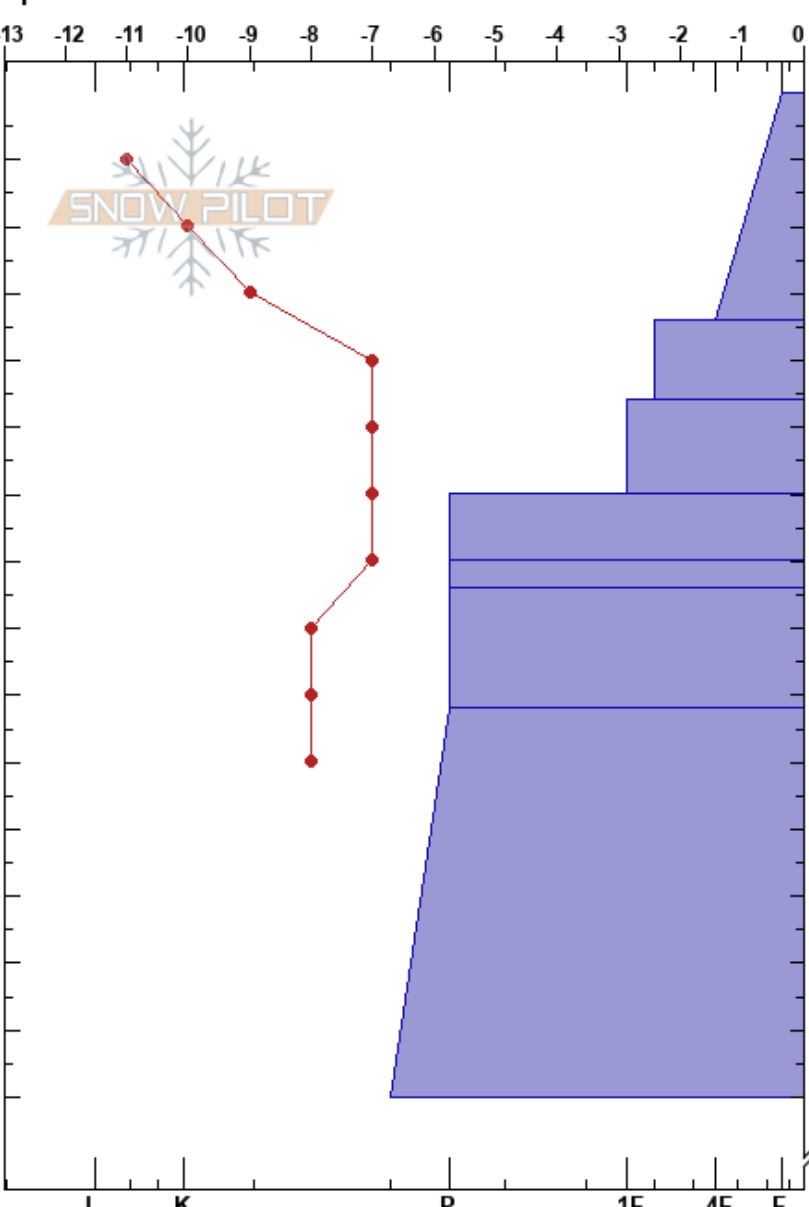

Hang Ten
 purcell
 BC
 Elevation: 2700 m
 Aspect: NW
 Specifics:

RK Heli Ski Guides
 05/03/2022 - 13:00
 Co-ord: 11U 537119W 5584184N
 Slope Angle: 30°
 Wind Loading: no

Stability: **HS:500**
 Air Temperature: -8°C PS: 25
 Sky Cover: FEW
 Precipitation: NO
 Wind: Calm

Layer Notes:

Depth (cm)	Crystal		Moisture	ρ kg/m ³	Stability tests & Layer comments
	Form	Size			
0	+	2			
10					
20	+	2	D		
30					
34					← CT14, PC @34cm PP 2mm
40	/	(1.5)	D		
50	/ (•)	1(1)	D		
60					← CT28, RP @60cm FCxr 1mm
65	☐	1	D		
70	☐	1	D		
80	☐	1	D		
90					← CT22, SP @92cm FC 1.5mm
100					
110					
120	☐	0.5	D		
130					
140					
150					