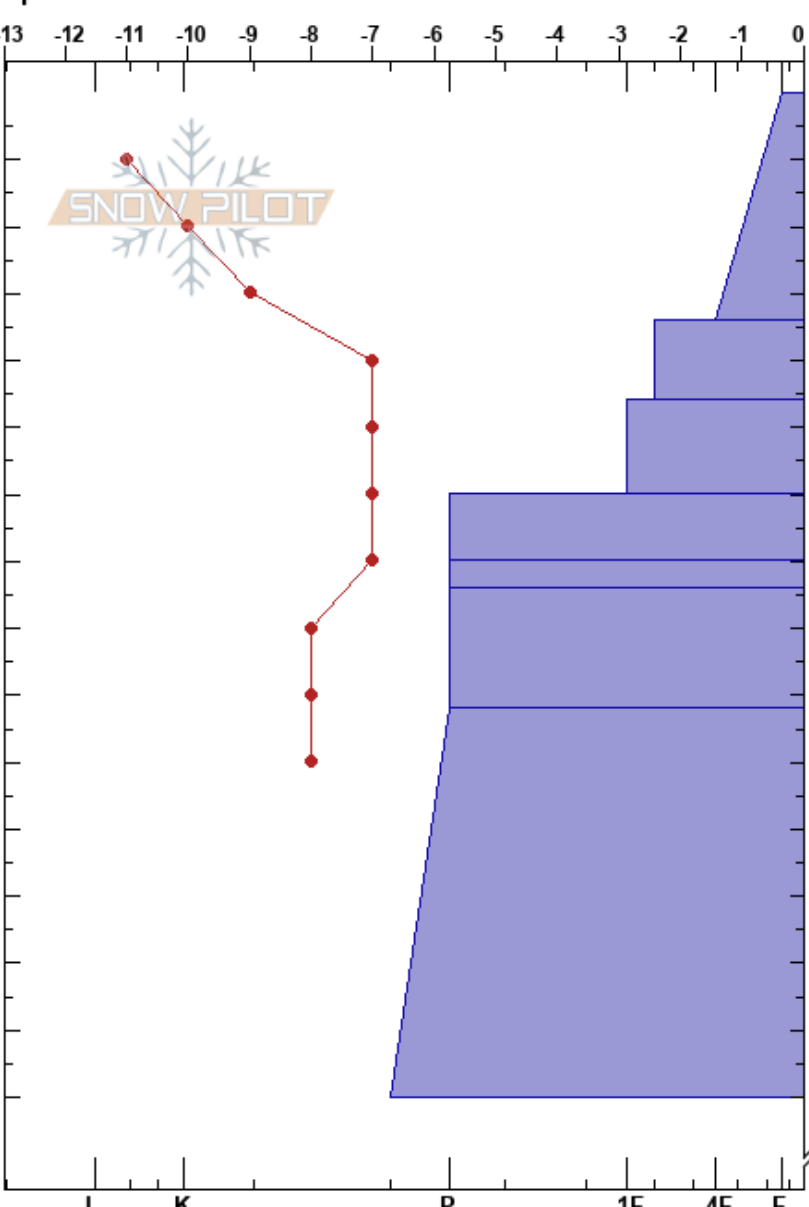

Hang Ten
 purcell
 BC
 Elevation: 2700 m
 Aspect: NW
 Specifics:

RK Heli Ski Guides
 05/03/2022 - 13:00
 Co-ord: 11U 537119W 5584184N
 Slope Angle: 30°
 Wind Loading: no

Stability: **HS:500**
 Air Temperature: -8°C PS: 25
 Sky Cover: FEW
 Precipitation: NO
 Wind: Calm

Layer Notes:

Depth (cm)	Crystal		Moisture	ρ kg/m ³	Stability tests & Layer comments
	Form	Size			
0	+	2			
10					
20	+	2	D		
30					
34					← CT14, PC @34cm PP 2mm
40	/	(1.5)	D		
50	/ (•)	1(1)	D		
60					← CT28, RP @60cm FCxr 1mm
60	☐	1	D		
70	☐	1	D		
80	☐	1	D		
90					← CT22, SP @92cm FC 1.5mm
92					
100					
110					
120	☐	0.5	D		
130					
140					
150					