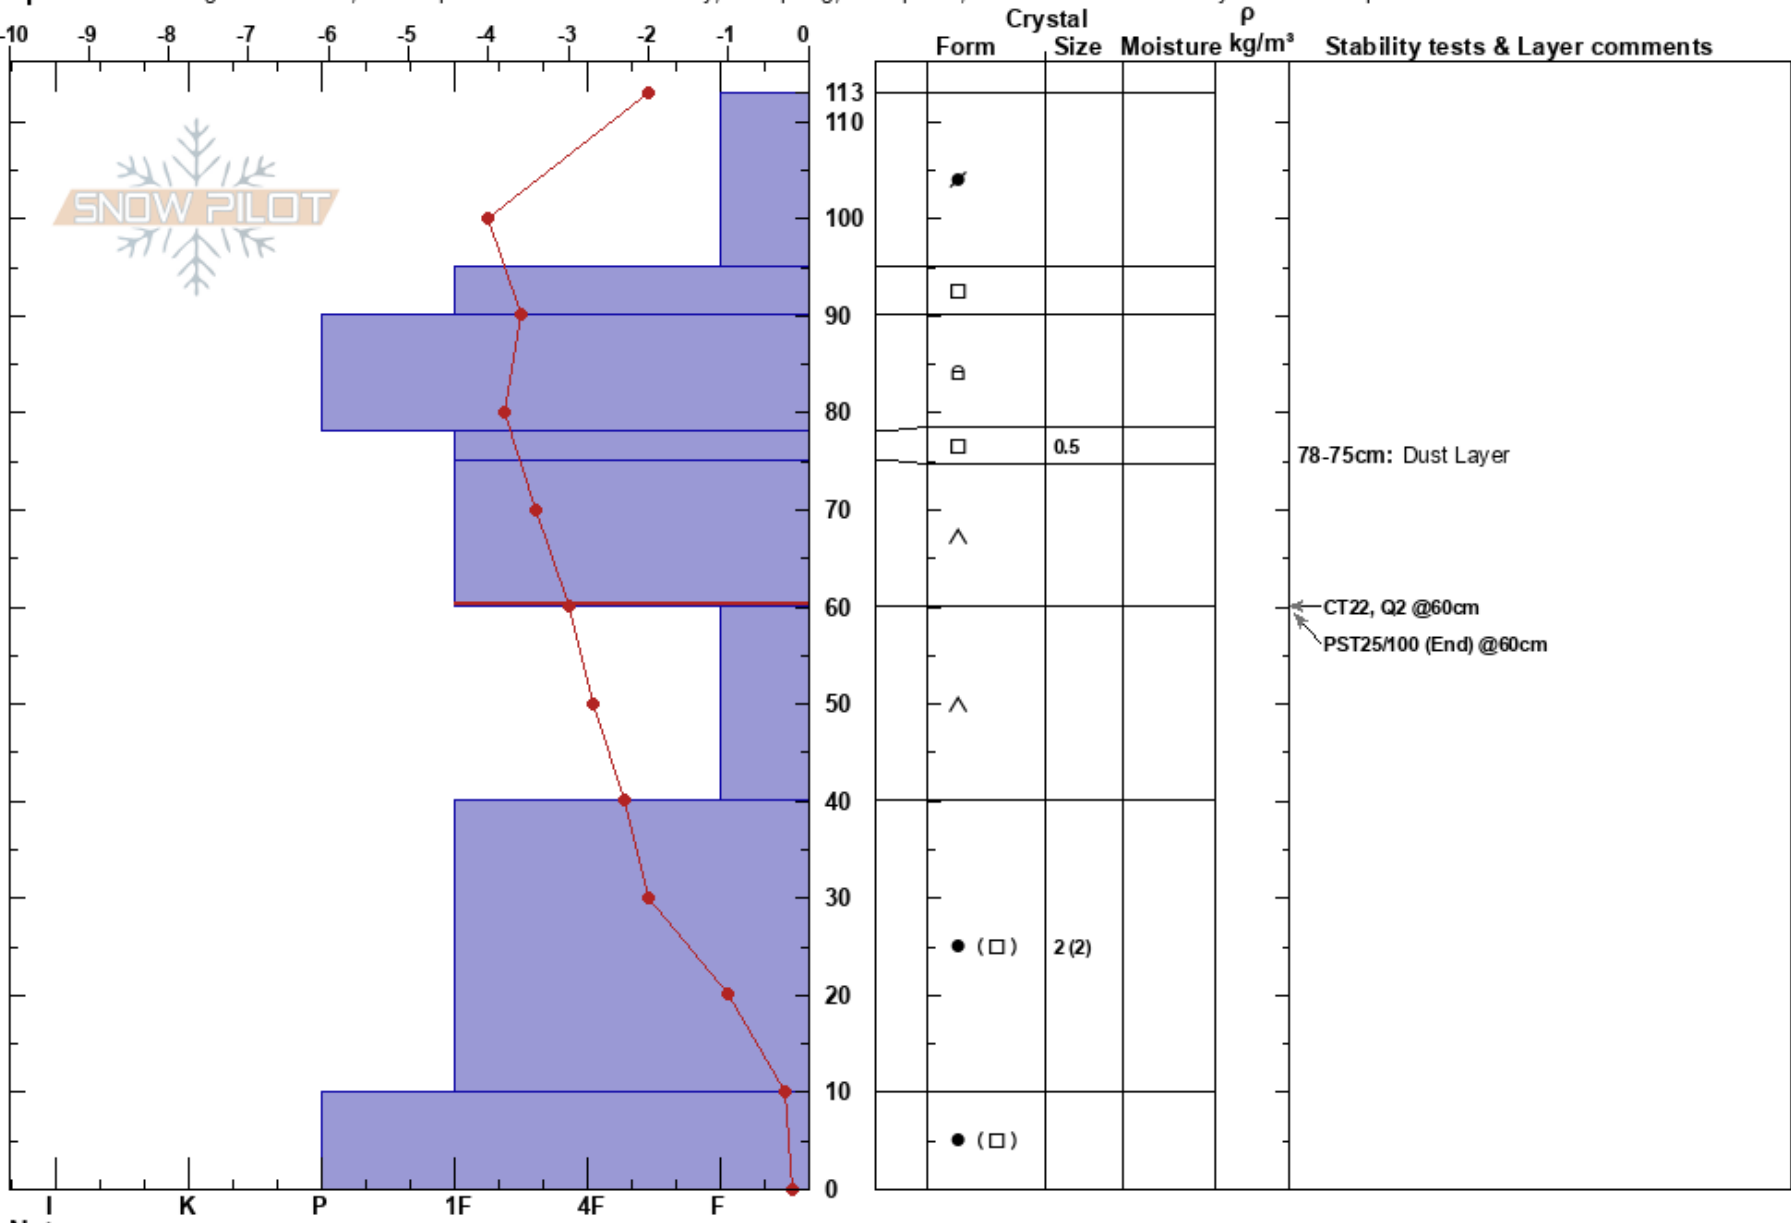

Right of XTrees  
 San Juan Range  
 CO  
 Elevation: 10825 ft  
 Aspect: NE

Joëlle Griffin  
 03/05/2022 - 12:00pm  
 Co-ord: 38.29615N, -107.62581W  
 Slope Angle: 27°  
 Wind Loading: previous

Stability: Poor  
 Air Temperature: -5°C  
 Sky Cover: SCT  
 Precipitation: NO  
 Wind: NE Moderate

HS: 113  
 PF: 45  
 PS: 15  
 78-75cm: Dust Layer  
 75-60cm: Problematic layer

Specifics: Pit dug in a Ski Area; Pit is representative of backcountry; Collapsing, widespread; Recent avalanche activity on similar slopes