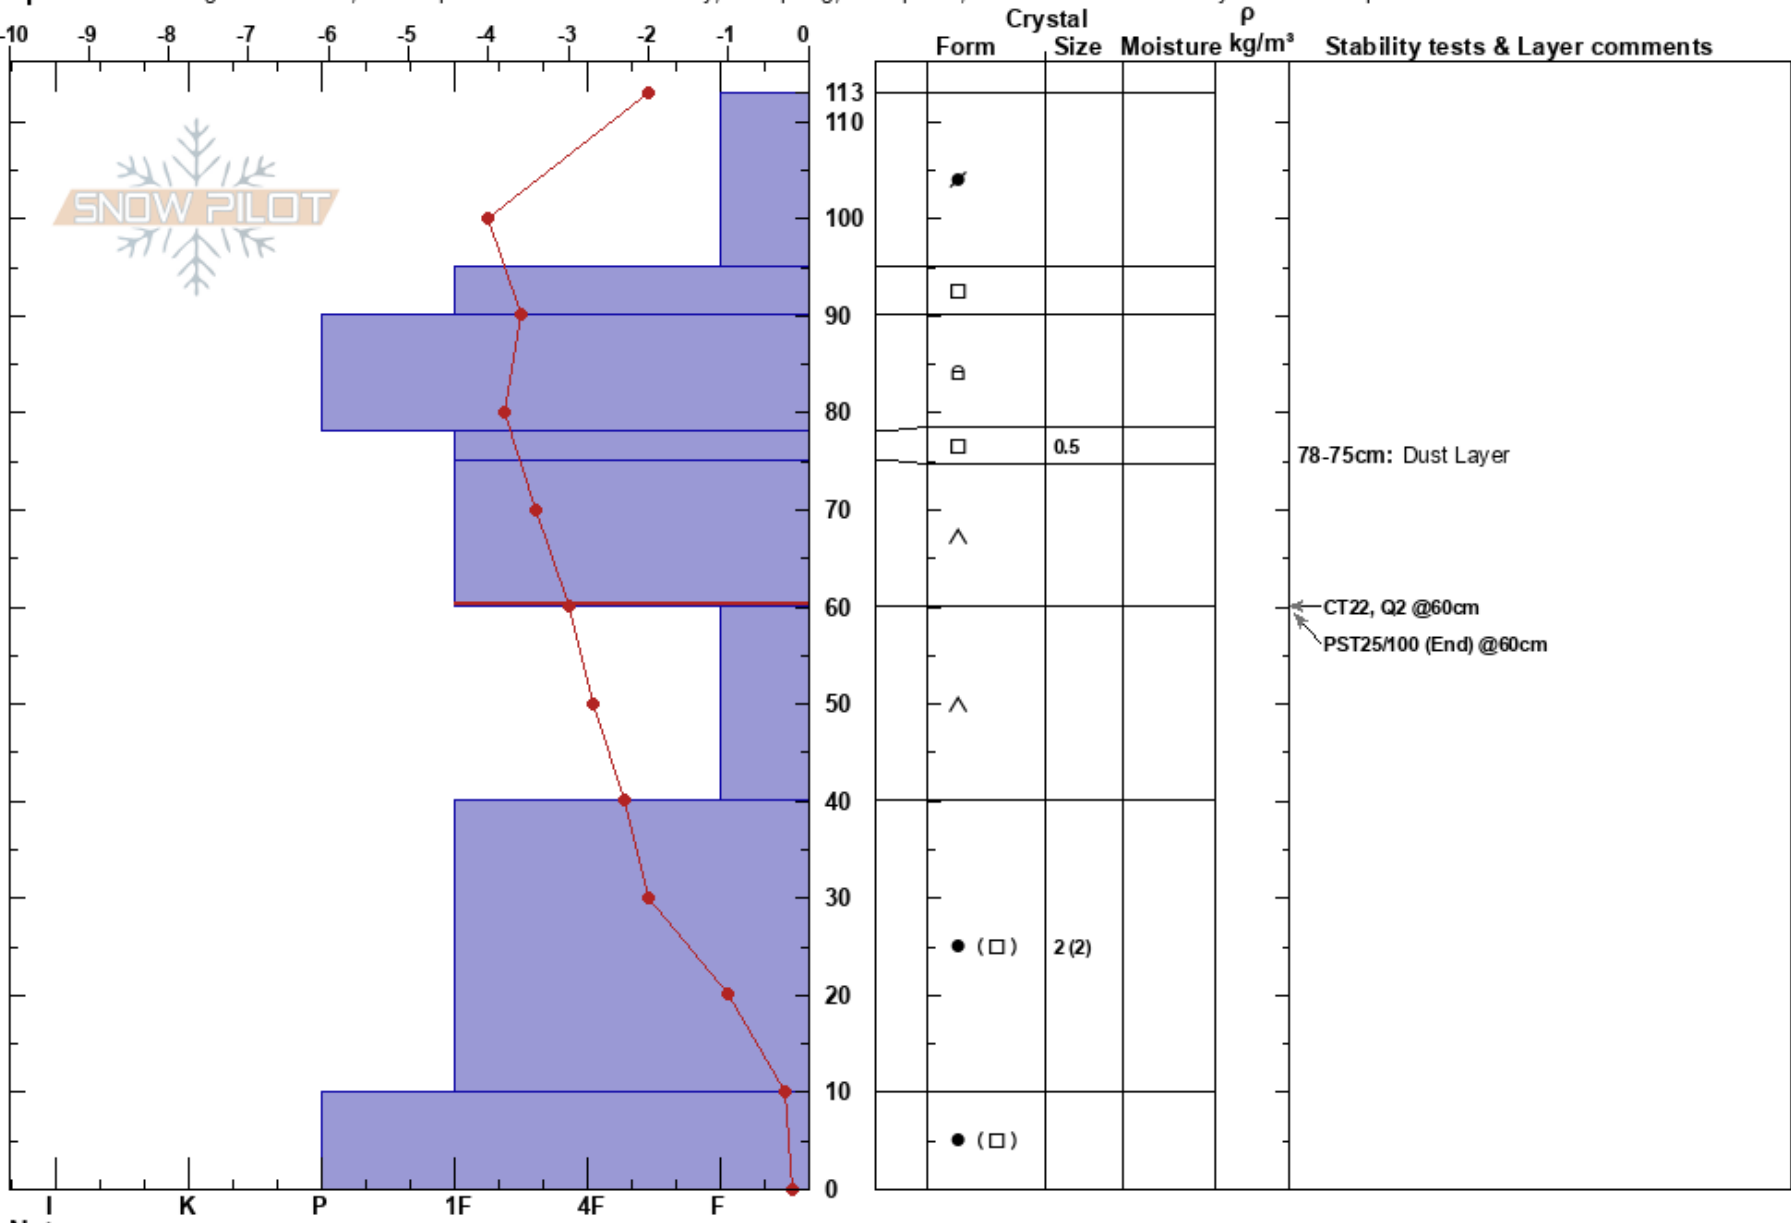

Right of XTrees
 San Juan Range
 CO
 Elevation: 10825 ft
 Aspect: NE

Joëlle Griffin
 03/05/2022 - 12:00pm
 Co-ord: 38.29615N, -107.62581W
 Slope Angle: 27°
 Wind Loading: previous

Stability: Poor
 Air Temperature: -5°C
 Sky Cover: SCT
 Precipitation: NO
 Wind: NE Moderate

HS: 113
 PF: 45
 PS: 15
 78-75cm: Dust Layer
 75-60cm: Problematic layer

Specifics: Pit dug in a Ski Area; Pit is representative of backcountry; Collapsing, widespread; Recent avalanche activity on similar slopes