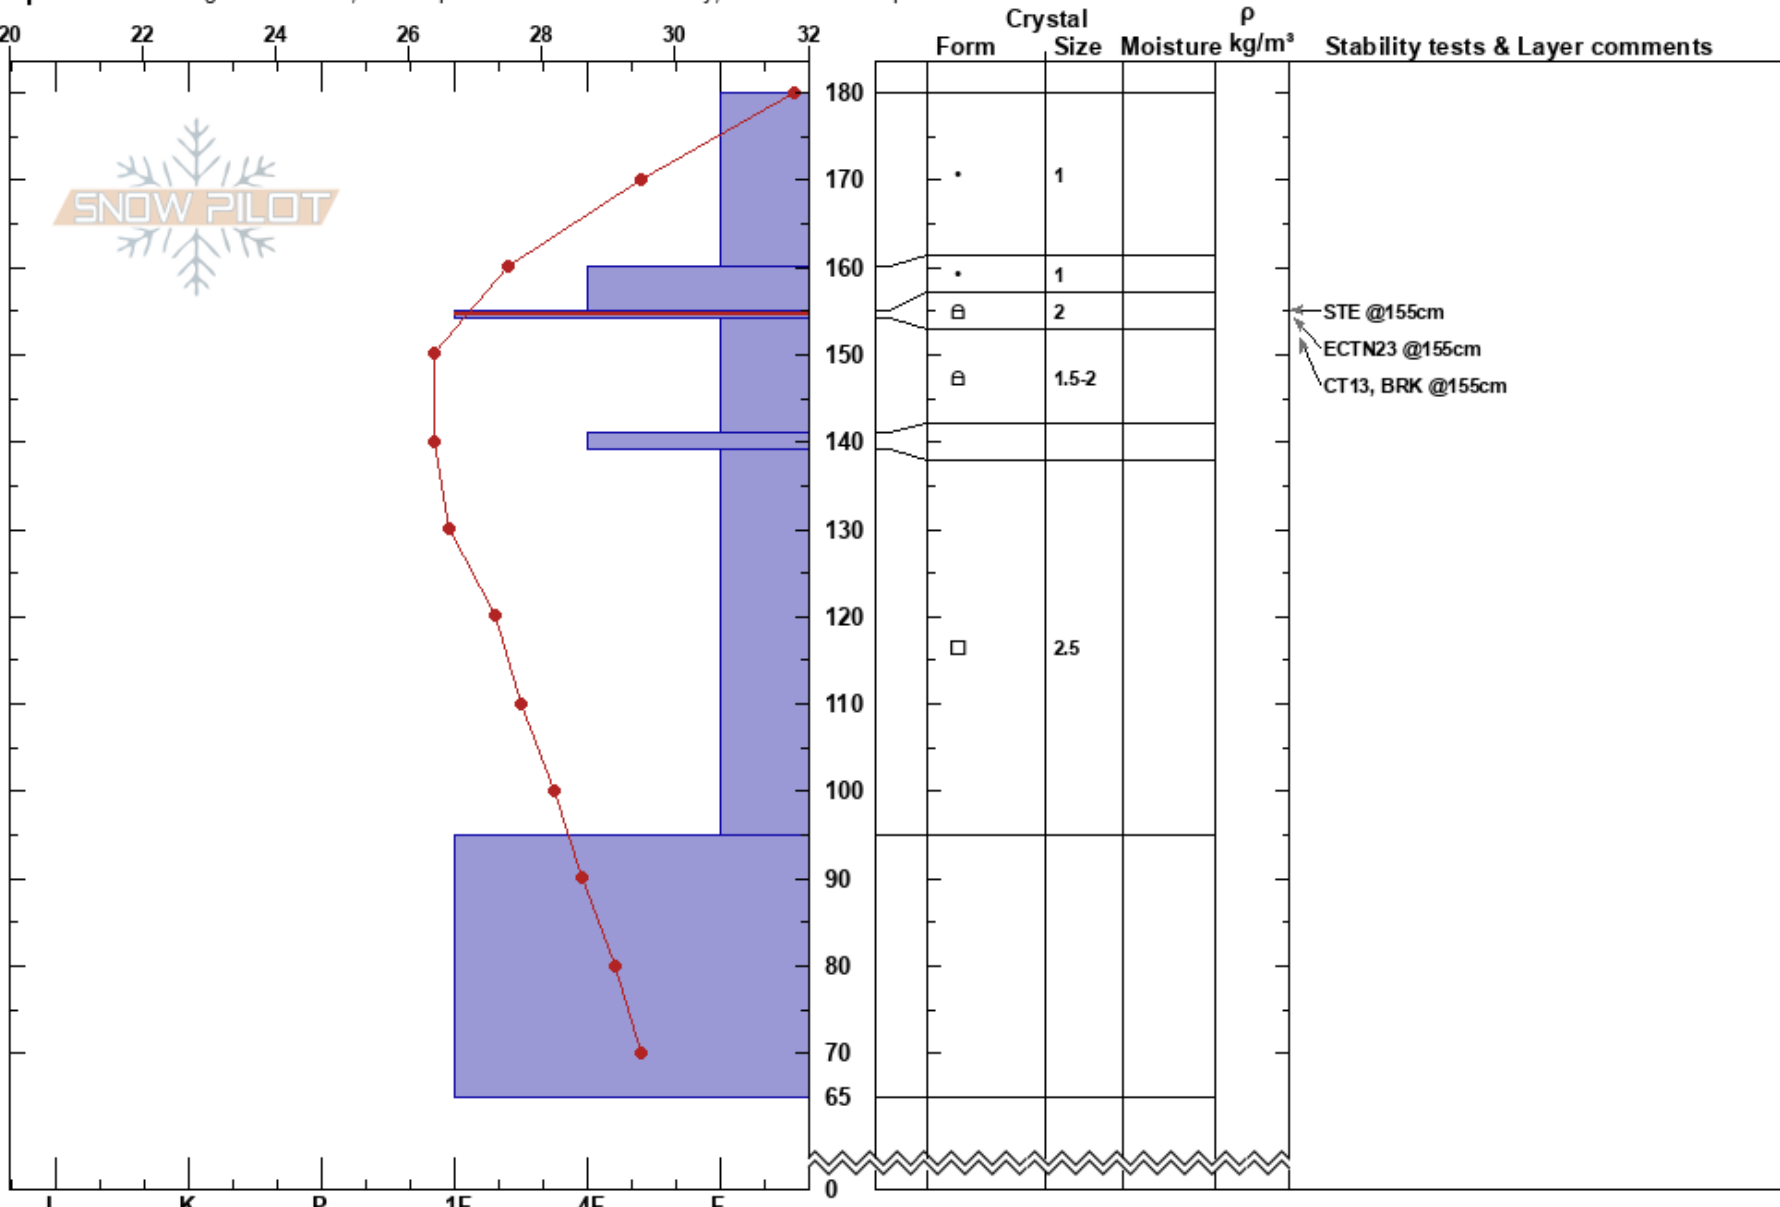

Sisters Bowl  
 Northern Wasatch  
 UT  
 Elevation: 8930 ft  
 Aspect:

Michelle Altizer  
 03/03/2022 - 1:55pm  
 Co-ord: 41.18194N, -111.86810W  
 Slope Angle: 36°  
 Wind Loading: previous

Stability: Good HS: 180  
 Air Temperature: 42.4°F PF: 70 155-154cm: Problematic layer  
 Sky Cover: CLR PS: 20  
 Precipitation: NO  
 Wind: S Light Breeze

Specifics: Pit dug in a Ski Area; Pit is representative of backcountry; Ski tracks on slope

Notes: