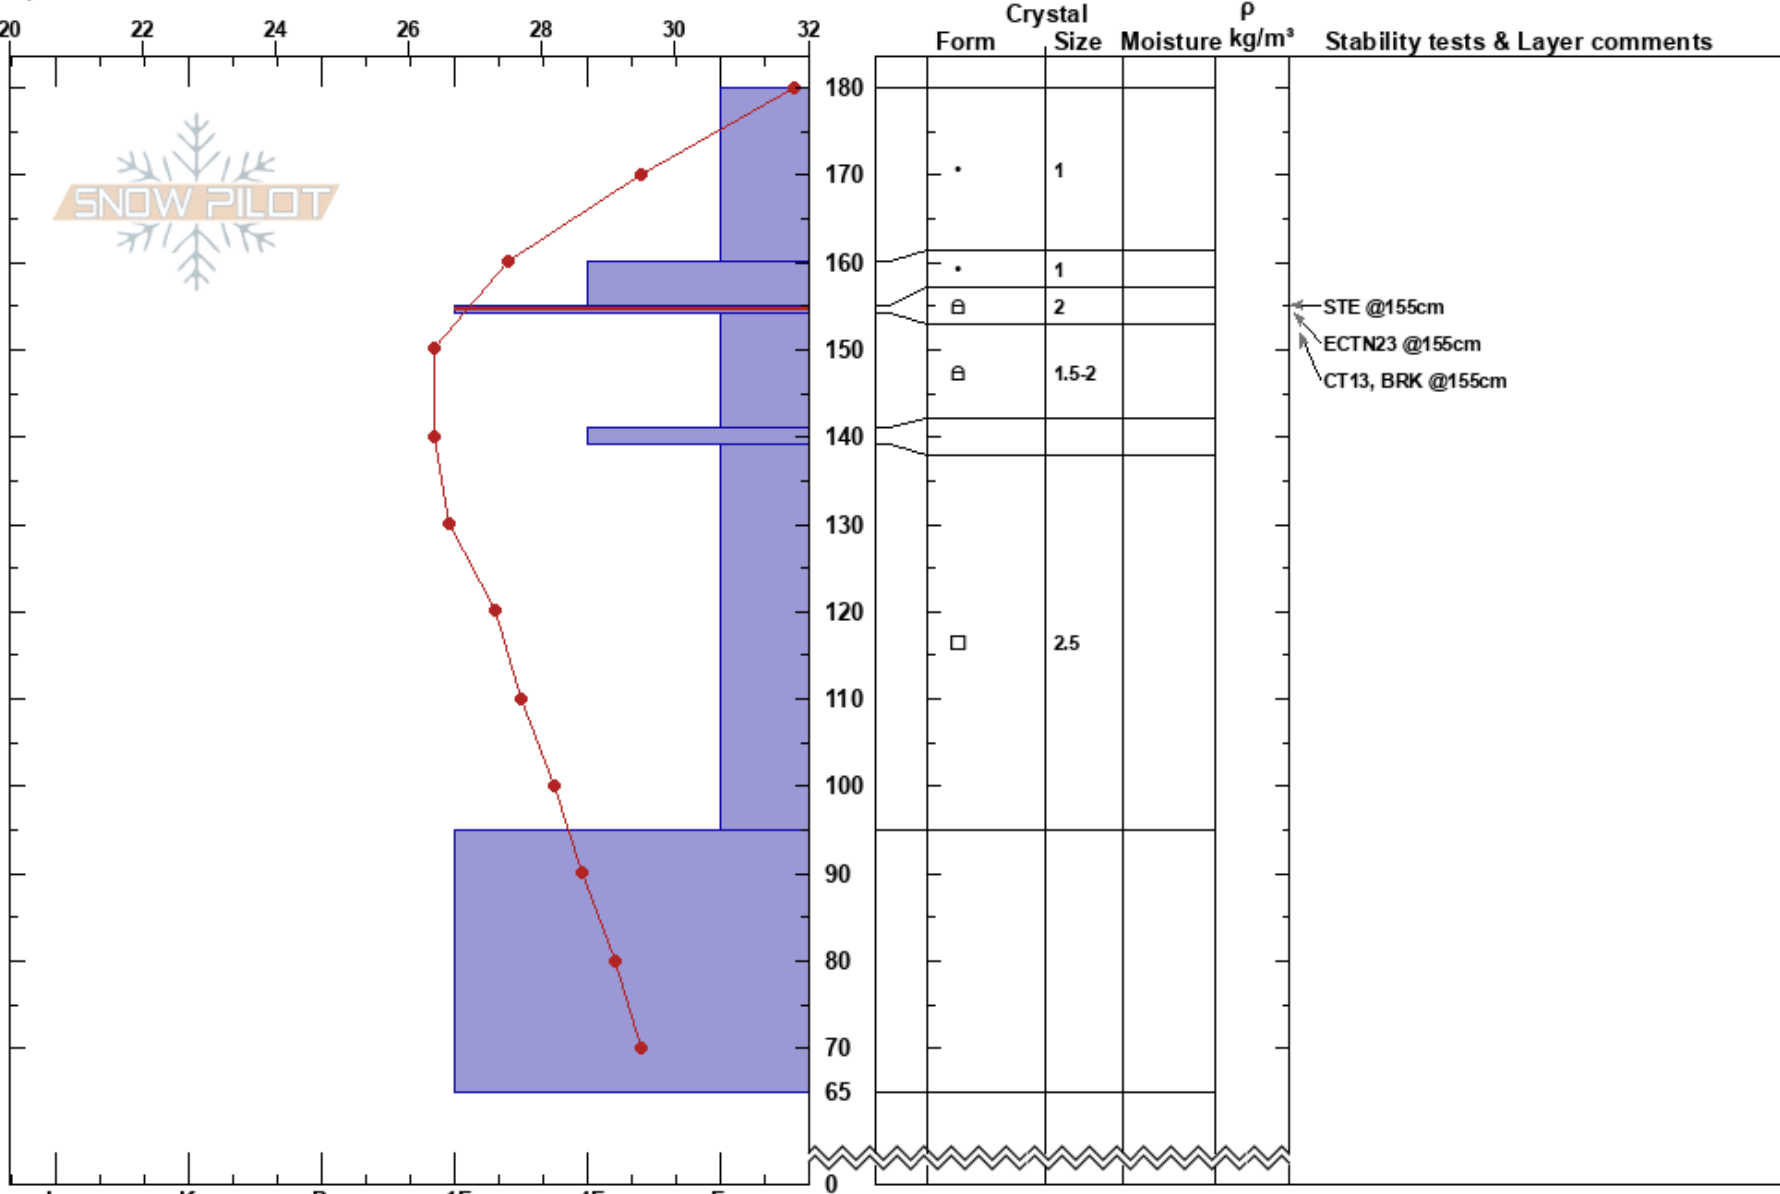

Sisters Bowl
 Northern Wasatch
 UT
 Elevation: 8930 ft
 Aspect:

Michelle Altizer
 03/03/2022 - 1:55pm
 Co-ord: 41.18194N, -111.86810W
 Slope Angle: 36°
 Wind Loading: previous

Stability: Good HS: 180
 Air Temperature: 42.4°F PF: 70 155-154cm: Problematic layer
 Sky Cover: CLR PS: 20
 Precipitation: NO
 Wind: S Light Breeze

Specifics: Pit dug in a Ski Area; Pit is representative of backcountry; Ski tracks on slope

Notes: