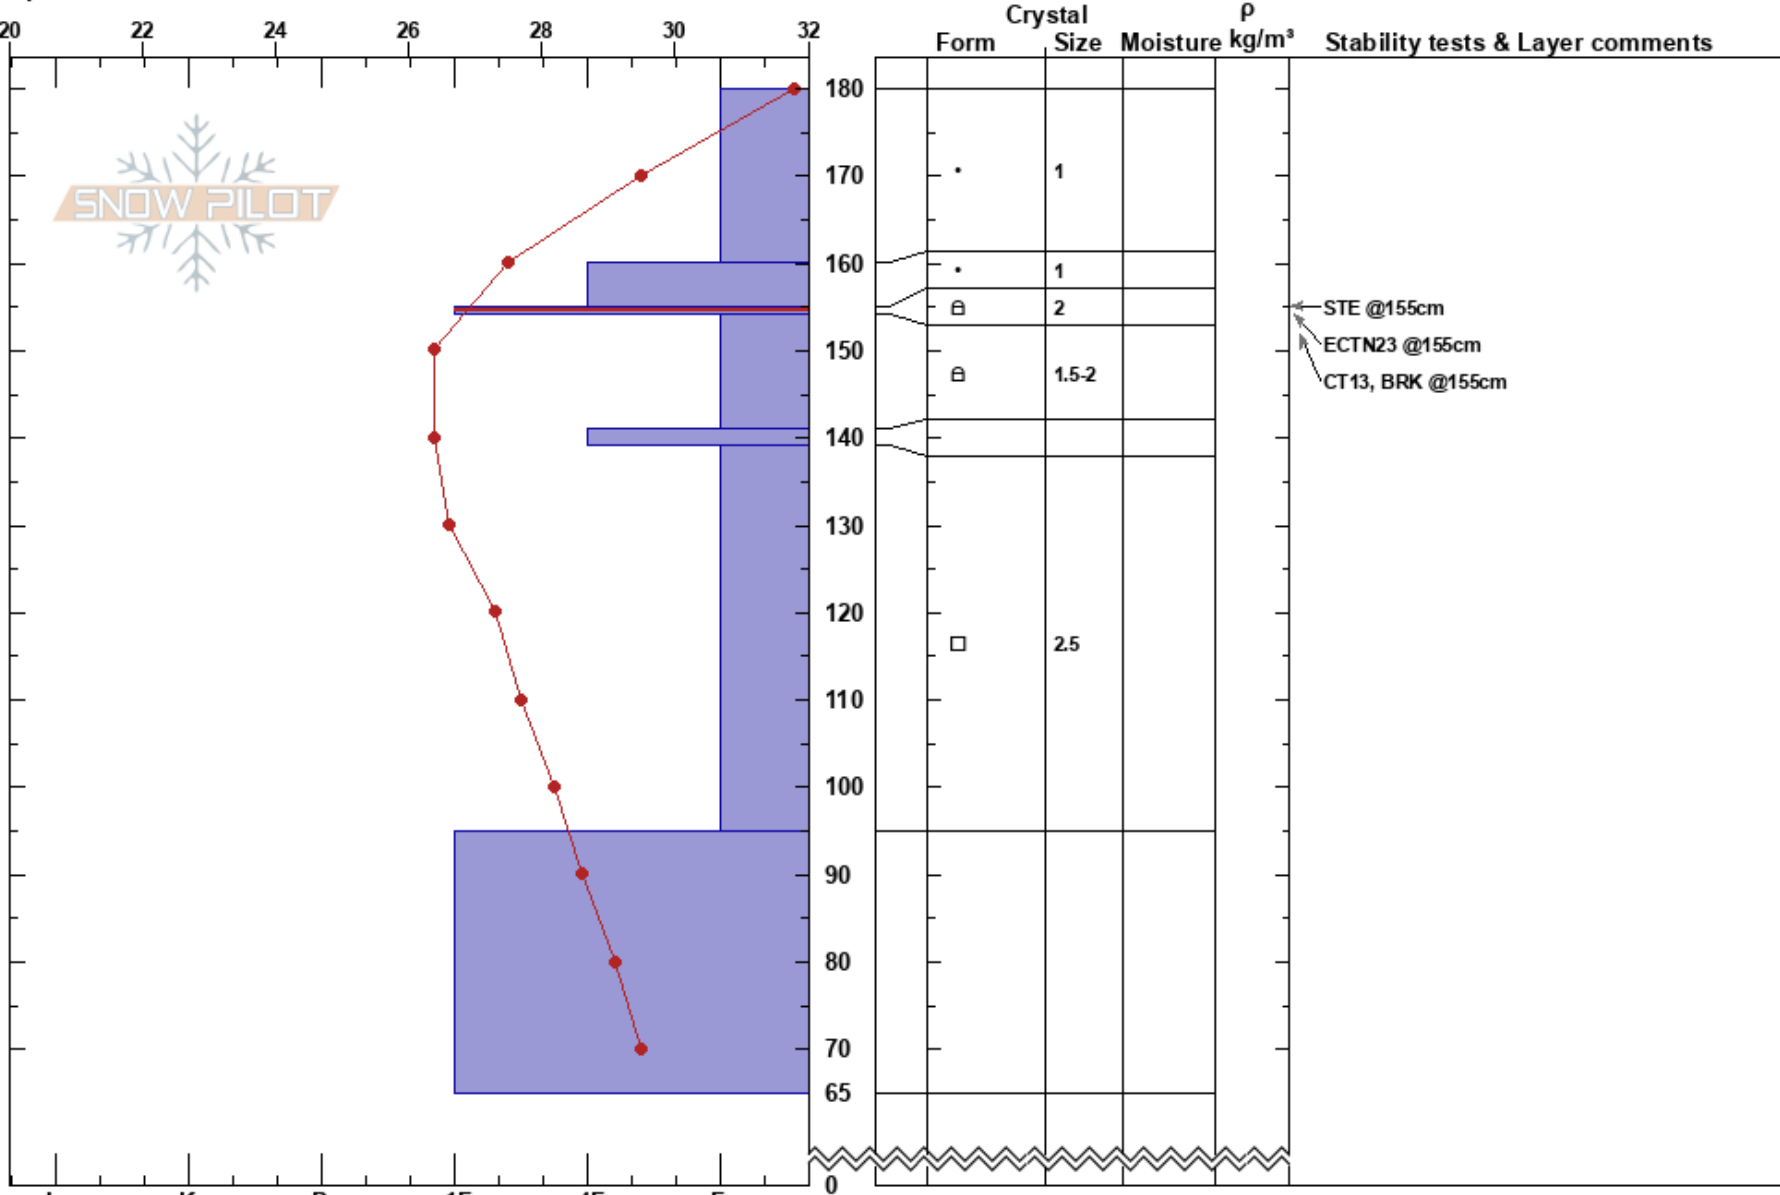

Sisters Bowl
 Northern Wasatch
 UT
 Elevation: 8930 ft
 Aspect:

Michelle Altizer
 03/03/2022 - 1:55pm
 Co-ord: 41.18194N, -111.86810W
 Slope Angle: 36°
 Wind Loading: previous

Stability: Good HS: 180
 Air Temperature: 42.4°F PF: 70 155-154cm: Problematic layer
 Sky Cover: CLR PS: 20
 Precipitation: NO
 Wind: S Light Breeze

Specifics: Pit dug in a Ski Area; Pit is representative of backcountry; Ski tracks on slope

Notes: