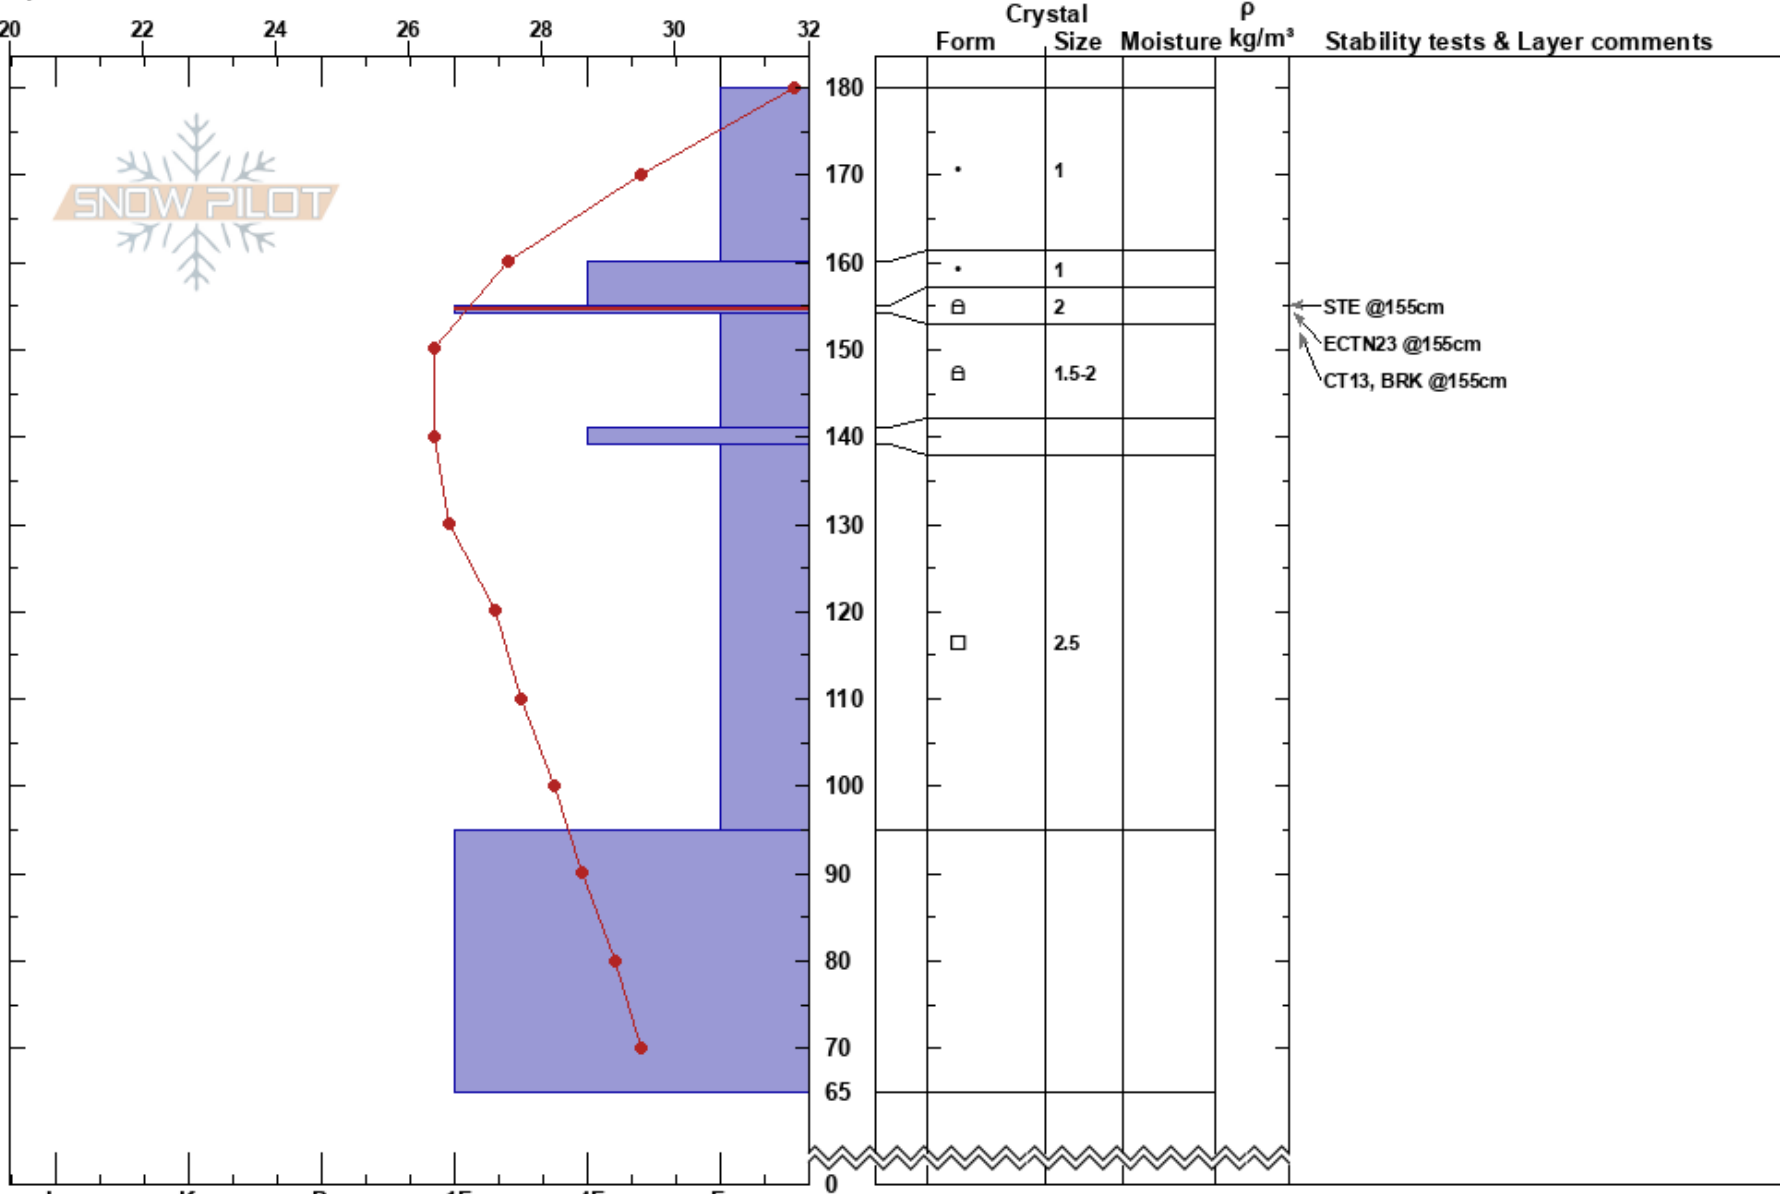

Sisters Bowl  
 Northern Wasatch  
 UT  
 Elevation: 8930 ft  
 Aspect:

Michelle Altizer  
 03/03/2022 - 1:55pm  
 Co-ord: 41.18194N, -111.86810W  
 Slope Angle: 36°  
 Wind Loading: previous

Stability: Good HS: 180  
 Air Temperature: 42.4°F PF: 70 155-154cm: Problematic layer  
 Sky Cover: CLR PS: 20  
 Precipitation: NO  
 Wind: S Light Breeze

Specifics: Pit dug in a Ski Area; Pit is representative of backcountry; Ski tracks on slope

Notes: