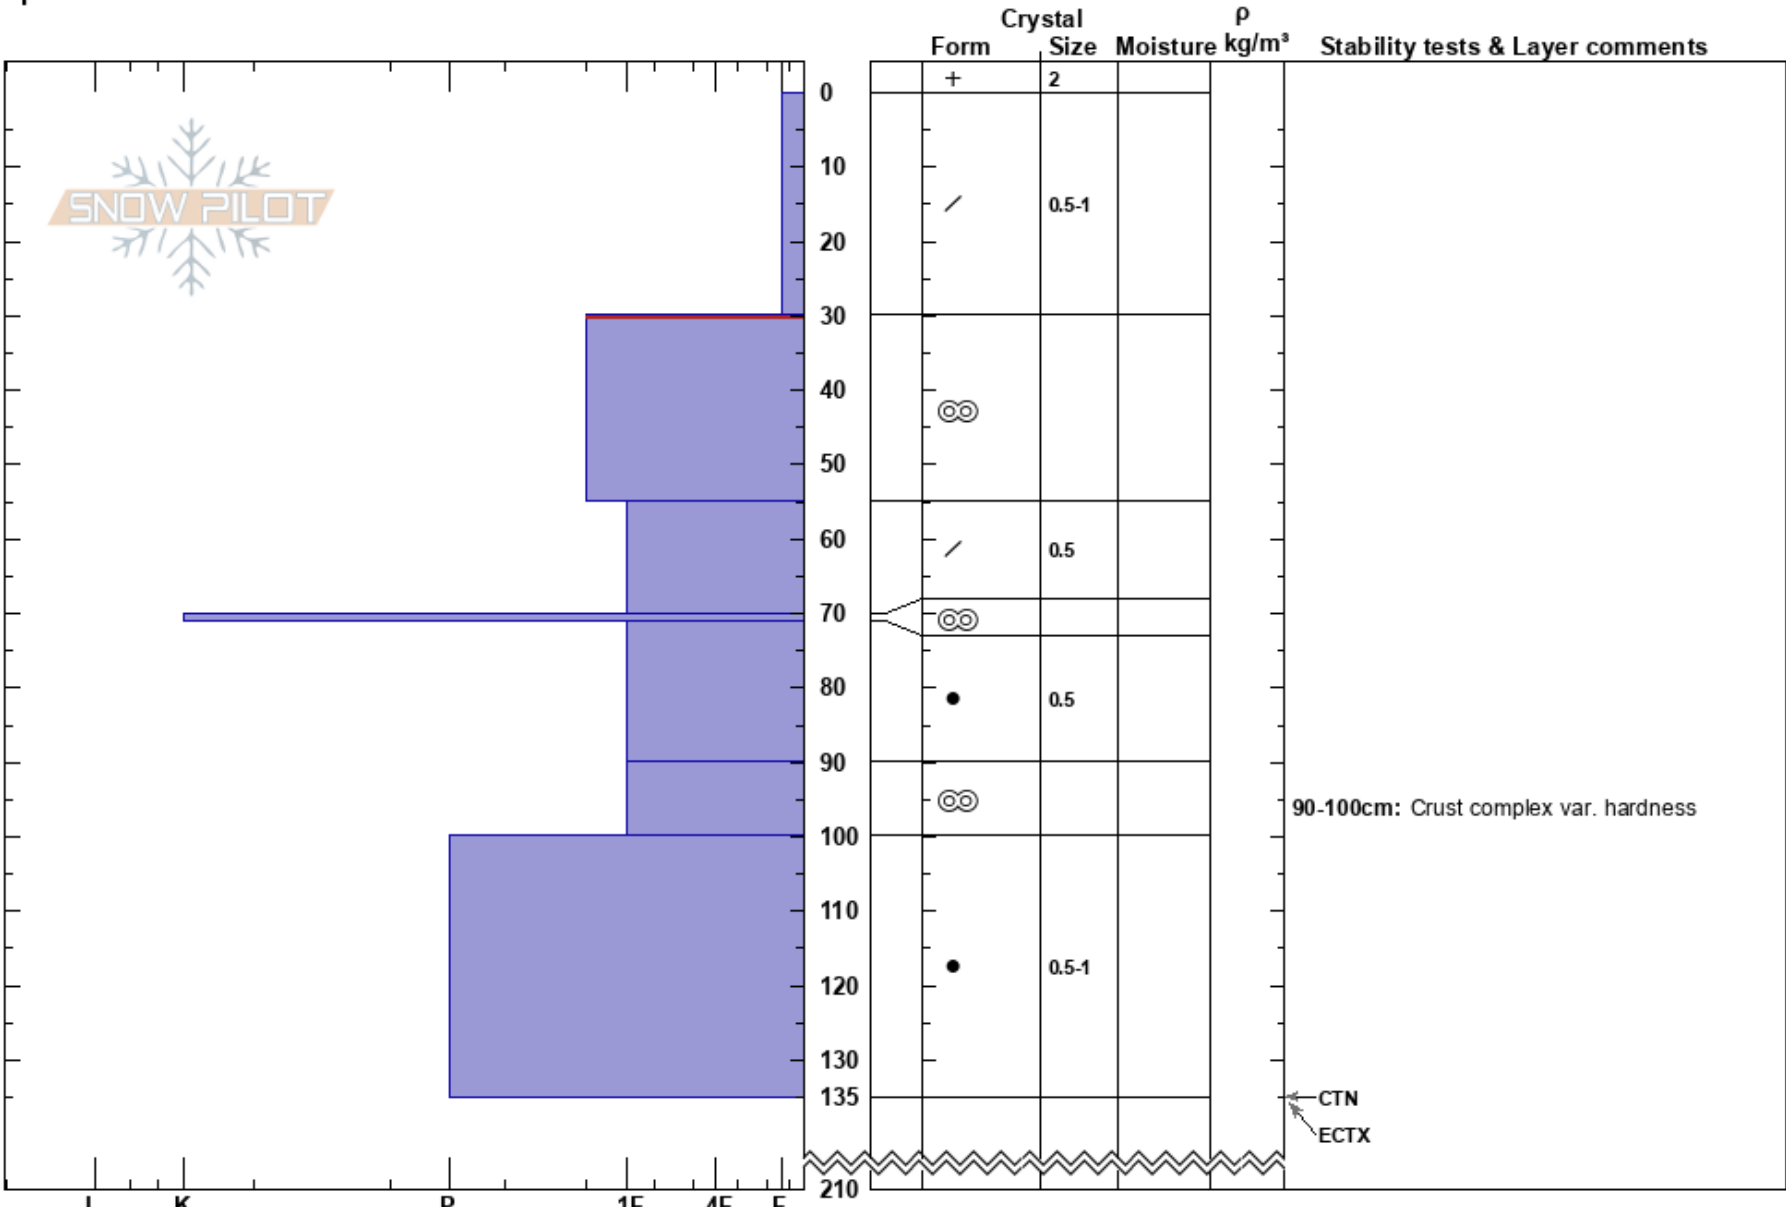

Genset-Thunder
 Canadian Rockies
 AB
 Elevation: 1750 m
 Aspect: NW
 Specifics:

Madeline Martin
 05/03/2022 - 10:00
 Co-ord:
 Slope Angle: 27°
 Wind Loading:

Stability:
 Air Temperature: -8.6°C
 Sky Cover: FEW
 Precipitation: NO
 Wind: Calm

HS:210
 PF: 50
 30-55cm: Problematic layer
 90-100cm: Crust complex var. hardness

Notes: I K P 1F 4F F