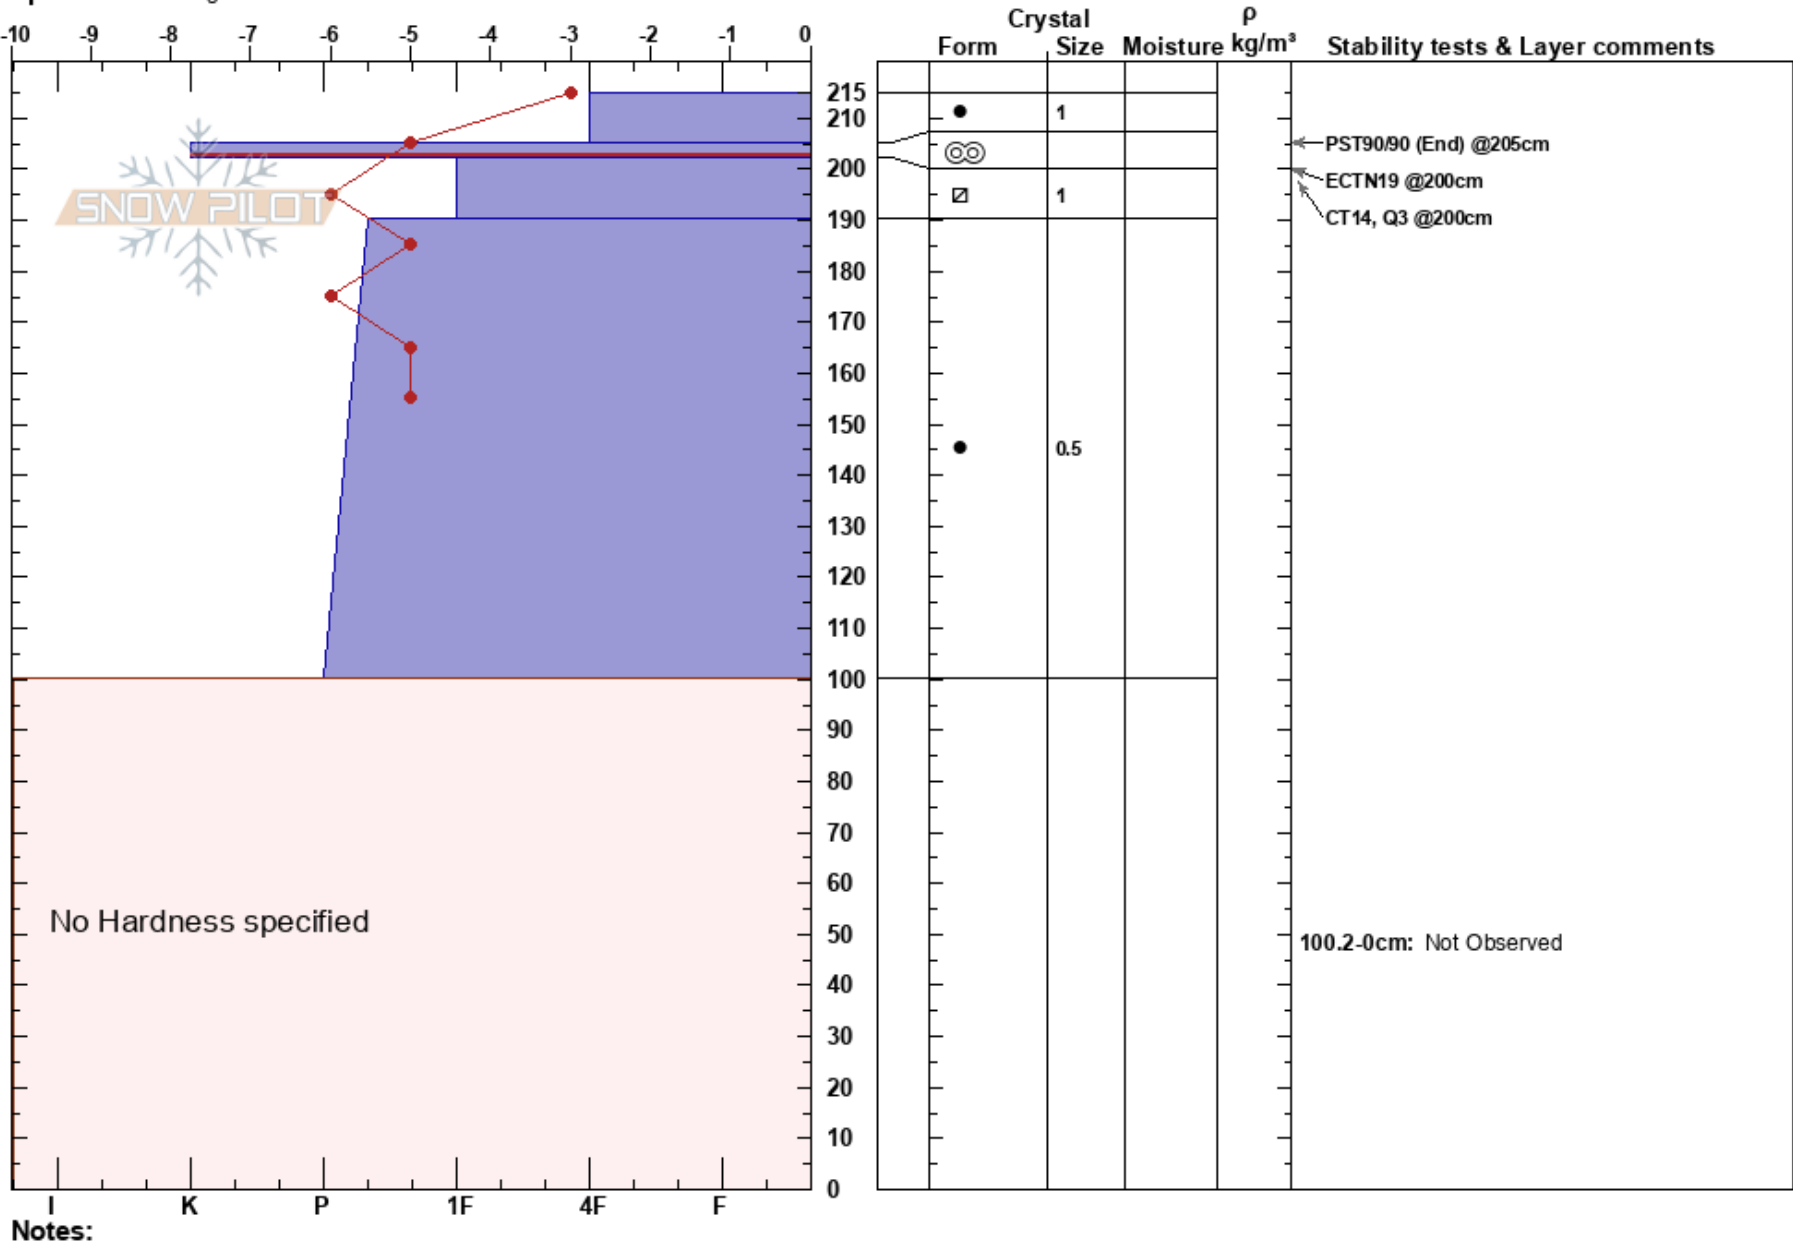

Lookout Mtn  
Sierra Nevada  
CA  
Elevation: 8000 ft  
Aspect: 45°  
Specifics: Pit dug in a Ski Area

Sam Padilla  
03/01/2022 - 11:00am  
Co-ord:  
Slope Angle: 15°  
Wind Loading: no

Stability: **HS:215**  
Air Temperature: 20°C  
Sky Cover: CLR  
Precipitation: NO  
Wind: SW Calm  
PF: 20  
205-202cm: Problematic layer  
100.2-0cm: Not Observed

Notes:

100.2-0cm: Not Observed