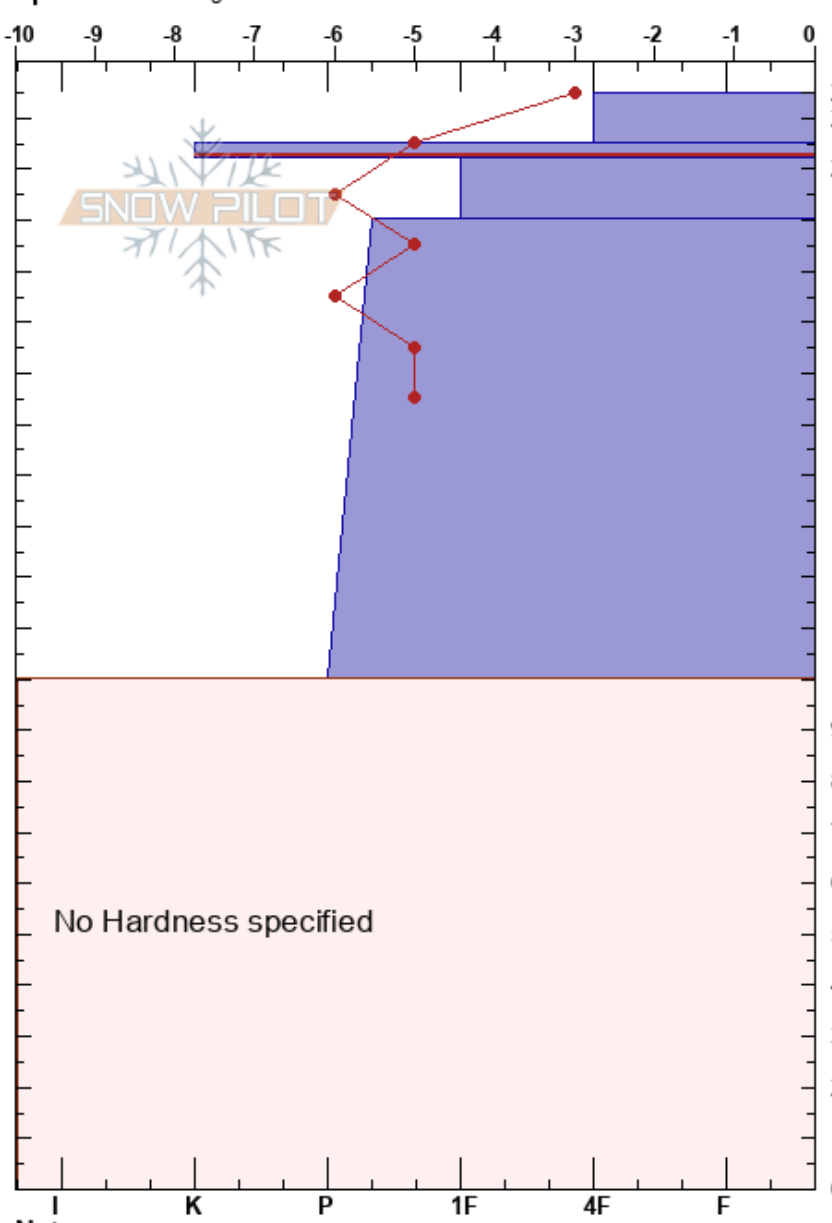

Lookout Mtn
 Sierra Nevada
 CA
 Elevation: 8000 ft
 Aspect: 45°
 Specifics: Pit dug in a Ski Area

Sam Padilla
 03/01/2022 - 11:00am
 Co-ord:
 Slope Angle: 15°
 Wind Loading: no

Stability: **HS:215**
 Air Temperature: 20°C
 Sky Cover: CLR
 Precipitation: NO
 Wind: SW Calm

PF: 20
 205-202cm: Problematic layer
 100.2-0cm: Not Observed

Depth (cm)	Crystal		Moisture	ρ kg/m ³	Stability tests & Layer comments
	Form	Size			
215					
210	•	1			
205	⊙				← PST90/90 (End) @205cm
200	⊙				← ECTN19 @200cm
195	⊠	1			← CT14, Q3 @200cm
150	•	0.5			
100					
0					

Notes:

100.2-0cm: Not Observed