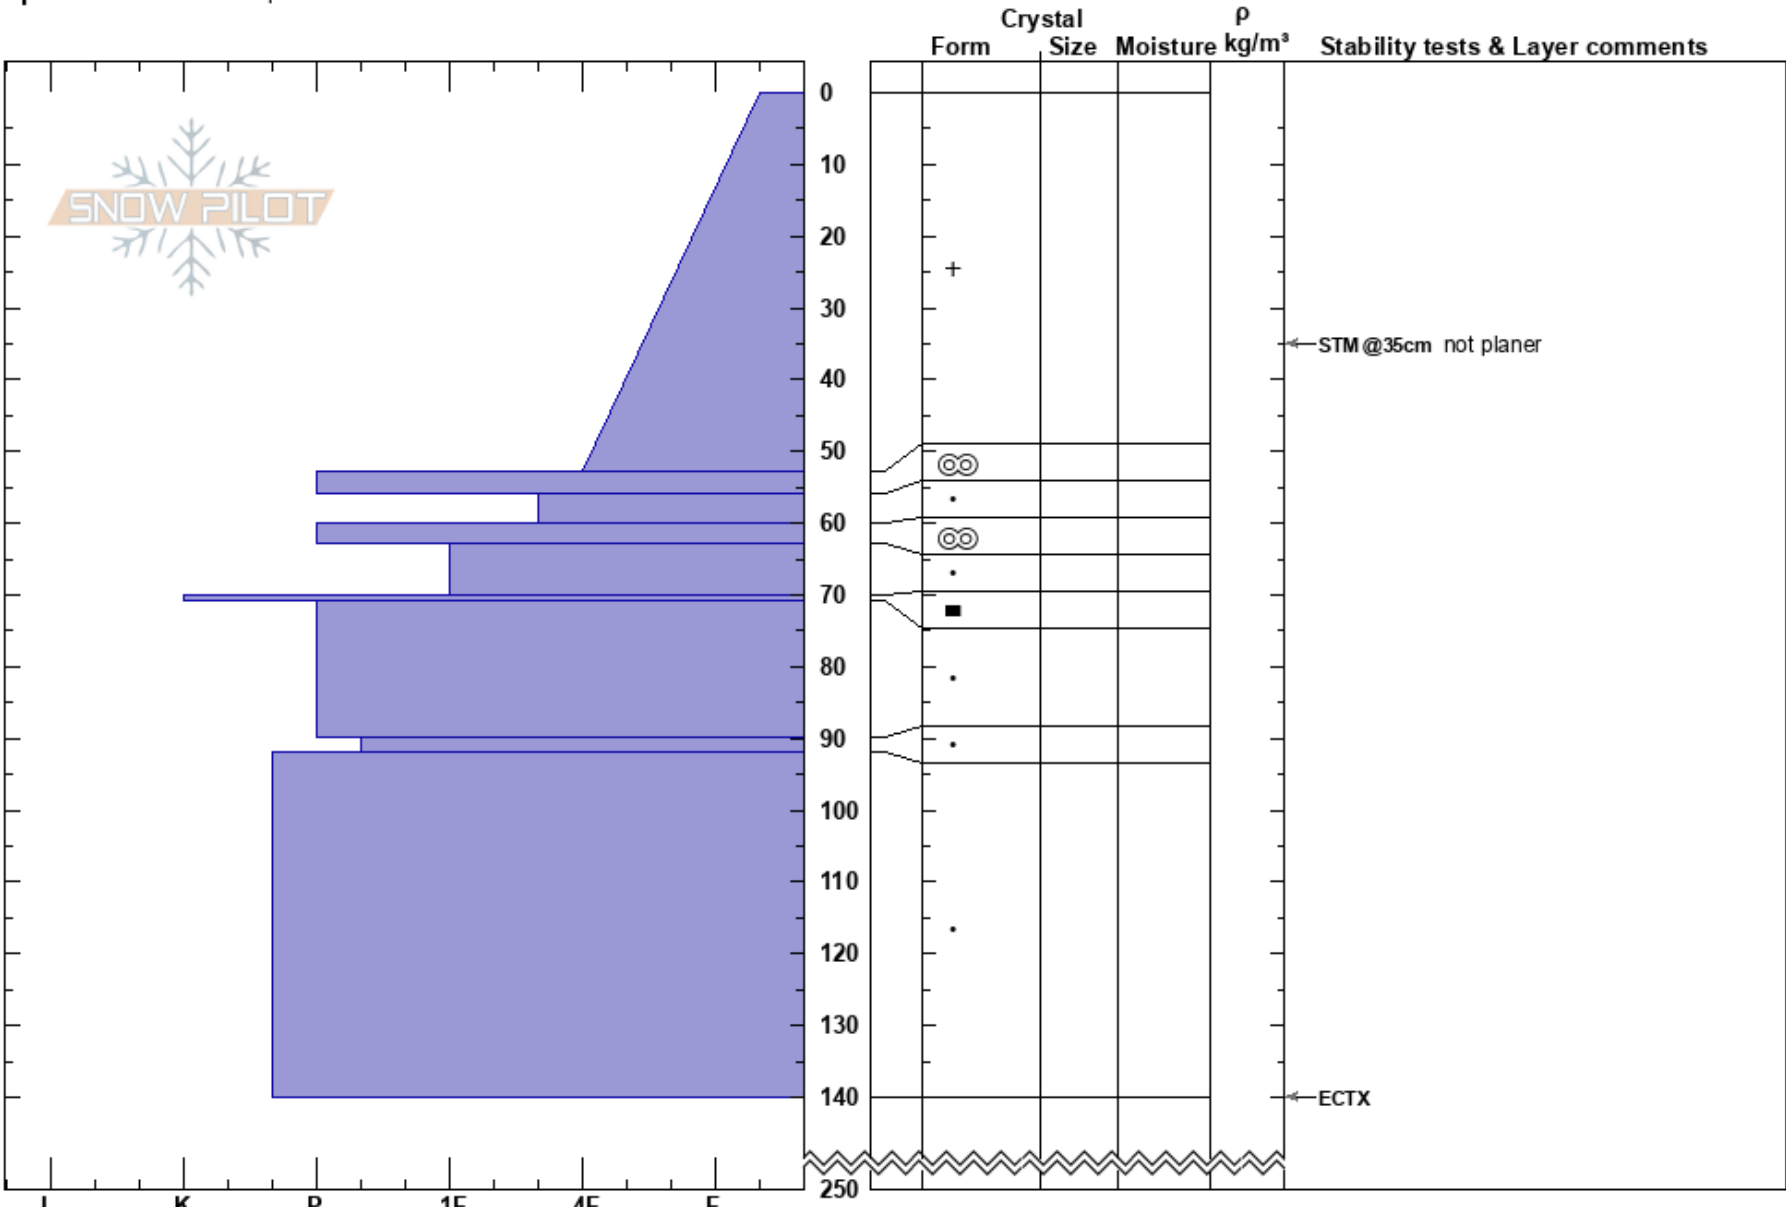

Kirtil Main  
 Turkey  
 Elevation: 2170 m  
 Aspect: NW  
 Specifics: We skied slope

Elet Hall  
 05/03/2022 - 13:00  
 Co-ord: 40.85903N, 40.68216E  
 Slope Angle: 25°  
 Wind Loading: yes

Stability:  
 Air Temperature: -1°C  
 Sky Cover: BKN  
 Precipitation: NO  
 Wind: NW Light Breeze

HS:250 PF:40 Layer Notes:

Notes: