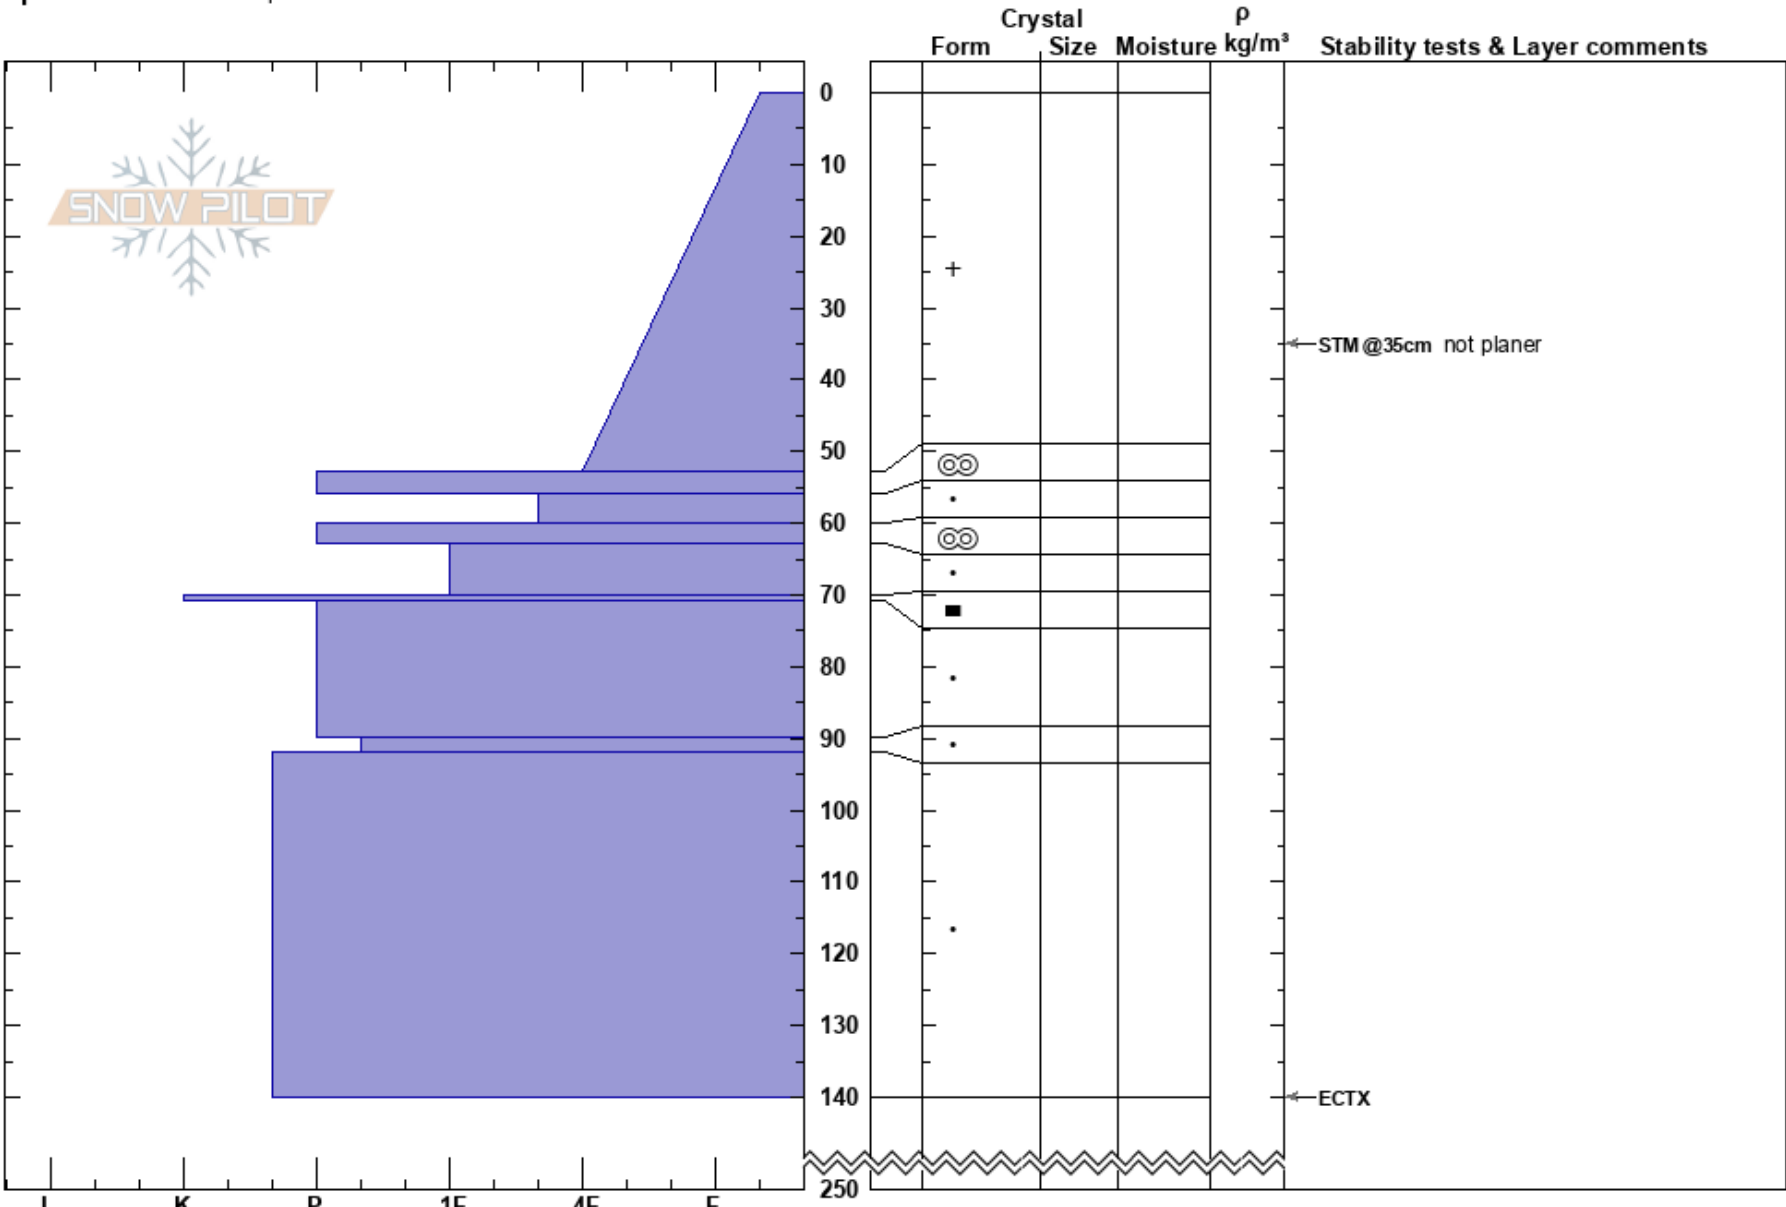

Kirtil Main
 Turkey
 Elevation: 2170 m
 Aspect: NW
 Specifics: We skied slope

Elet Hall
 05/03/2022 - 13:00
 Co-ord: 40.85903N, 40.68216E
 Slope Angle: 25°
 Wind Loading: yes

Stability:
 Air Temperature: -1°C
 Sky Cover: BKN
 Precipitation: NO
 Wind: NW Light Breeze

HS:250 PF:40 Layer Notes:

Notes: