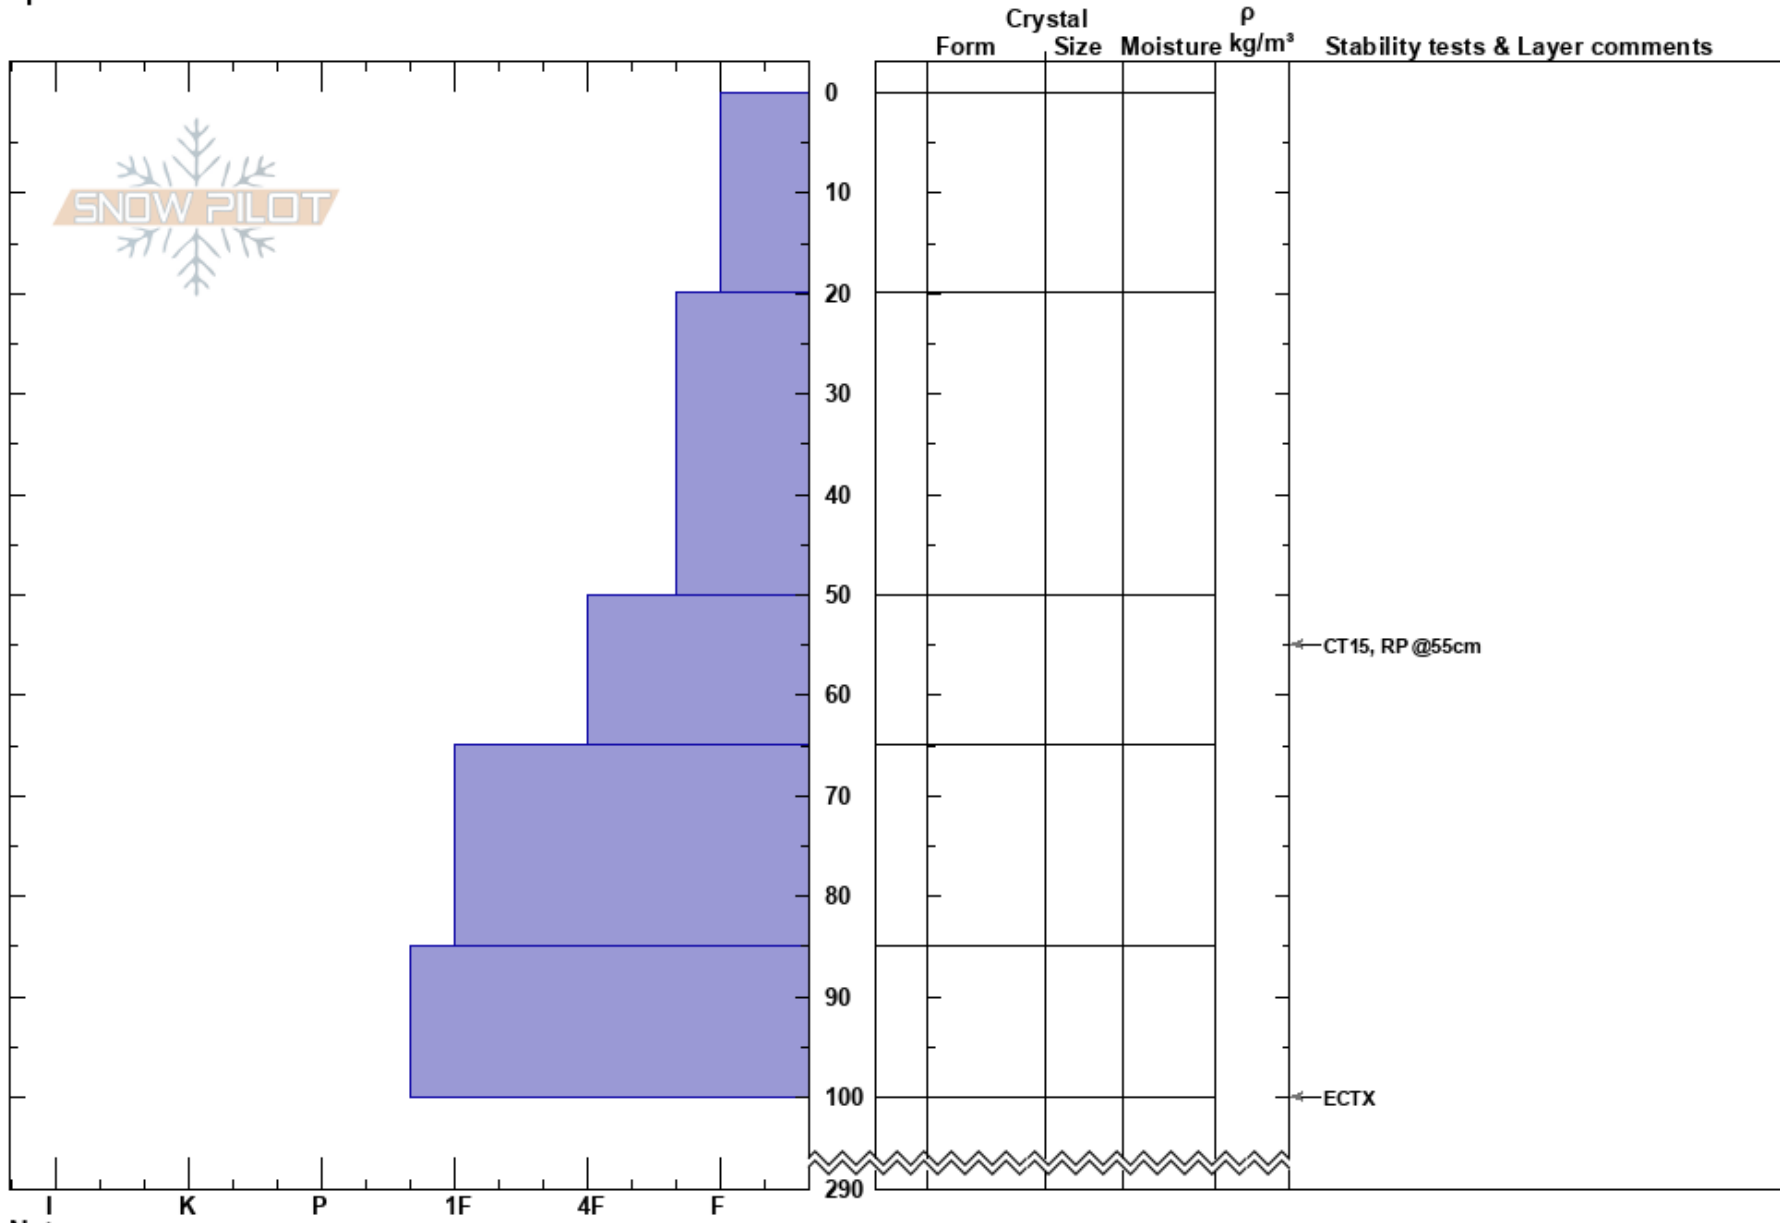

Lardeau Wx plot  
Southern Selkirks  
CA  
Elevation: 2150 m  
Aspect: NE  
Specifics:

White Grizzly  
03/04/2022 - 2:00pm  
Co-ord:  
Slope Angle: 20°  
Wind Loading:

Stability:  
Air Temperature:  
Sky Cover: SCT  
Precipitation: NO  
Wind: Calm

HS:290

Layer Notes:

Notes: