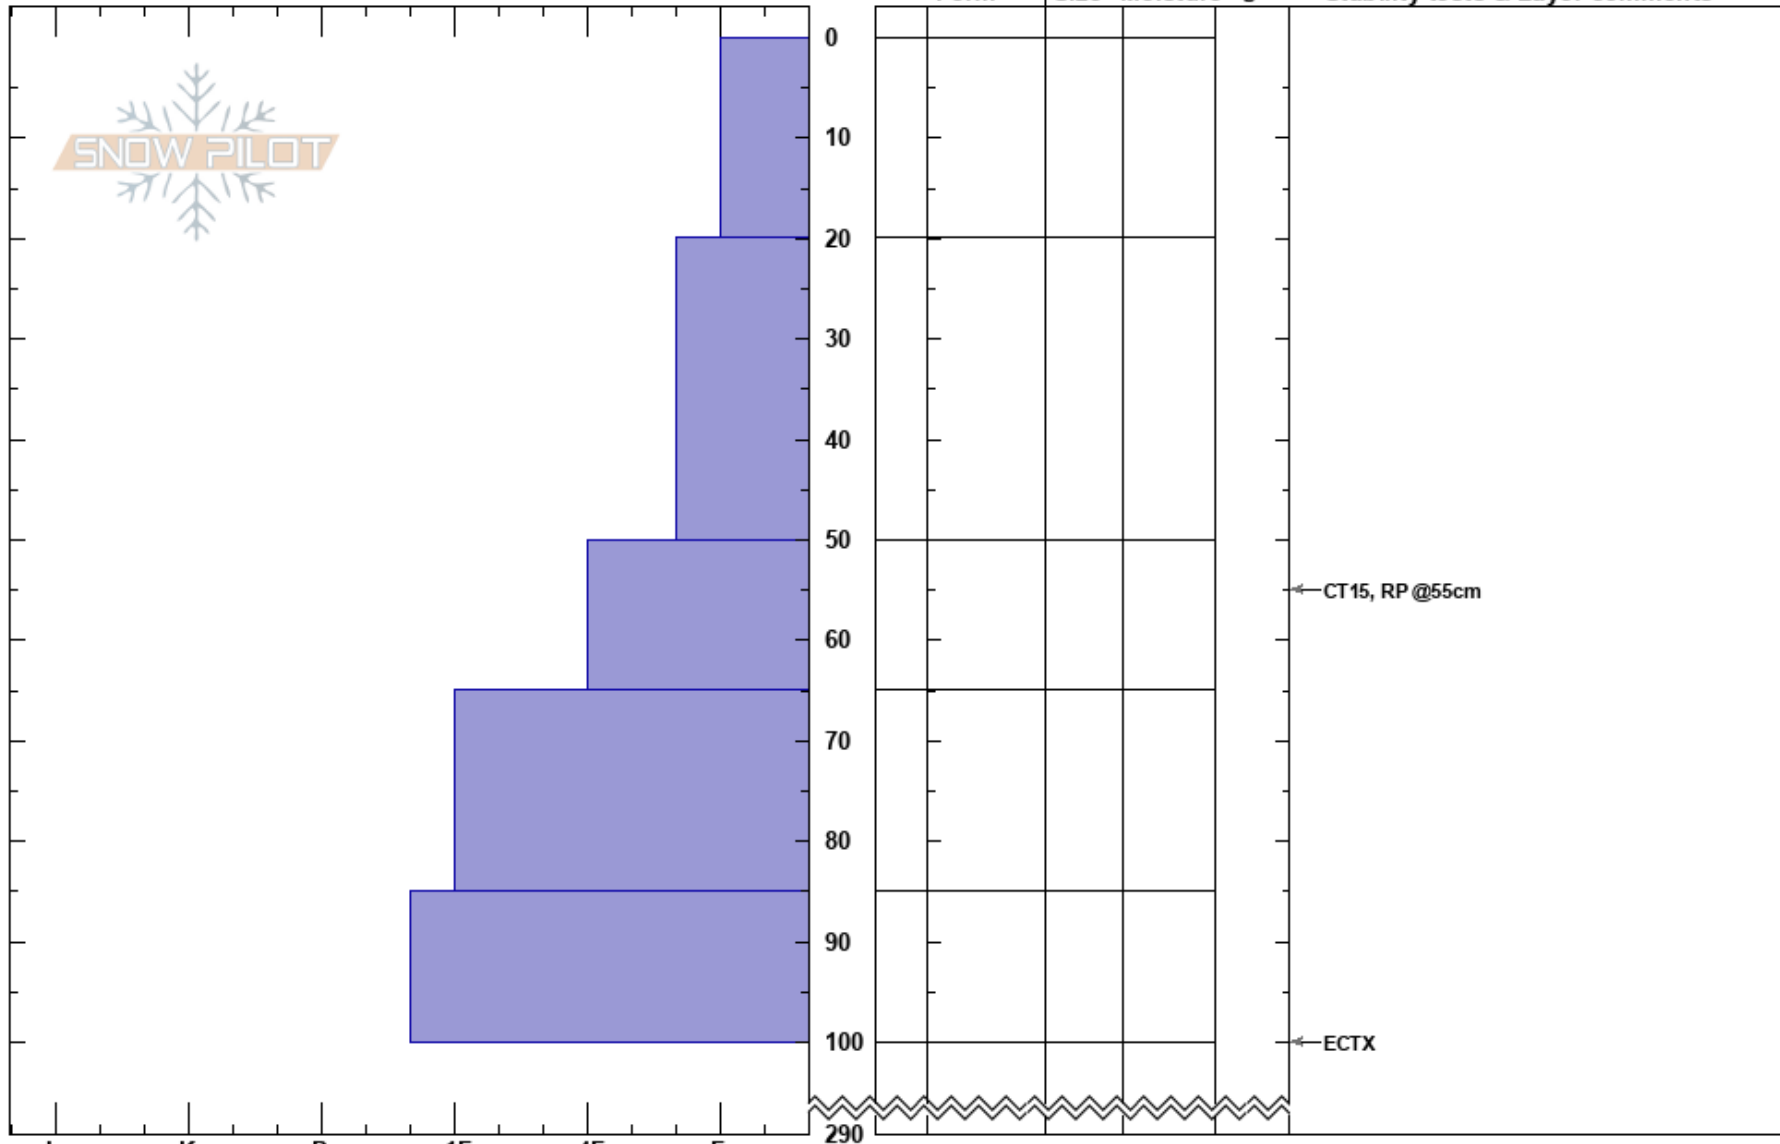

Lardeau Wx plot
Southern Selkirks
CA
Elevation: 2150 m
Aspect: NE
Specifics:

White Grizzly
03/04/2022 - 2:00pm
Co-ord:
Slope Angle: 20°
Wind Loading:

Stability:
Air Temperature:
Sky Cover: SCT
Precipitation: NO
Wind: Calm

HS:290

Layer Notes:

Notes: