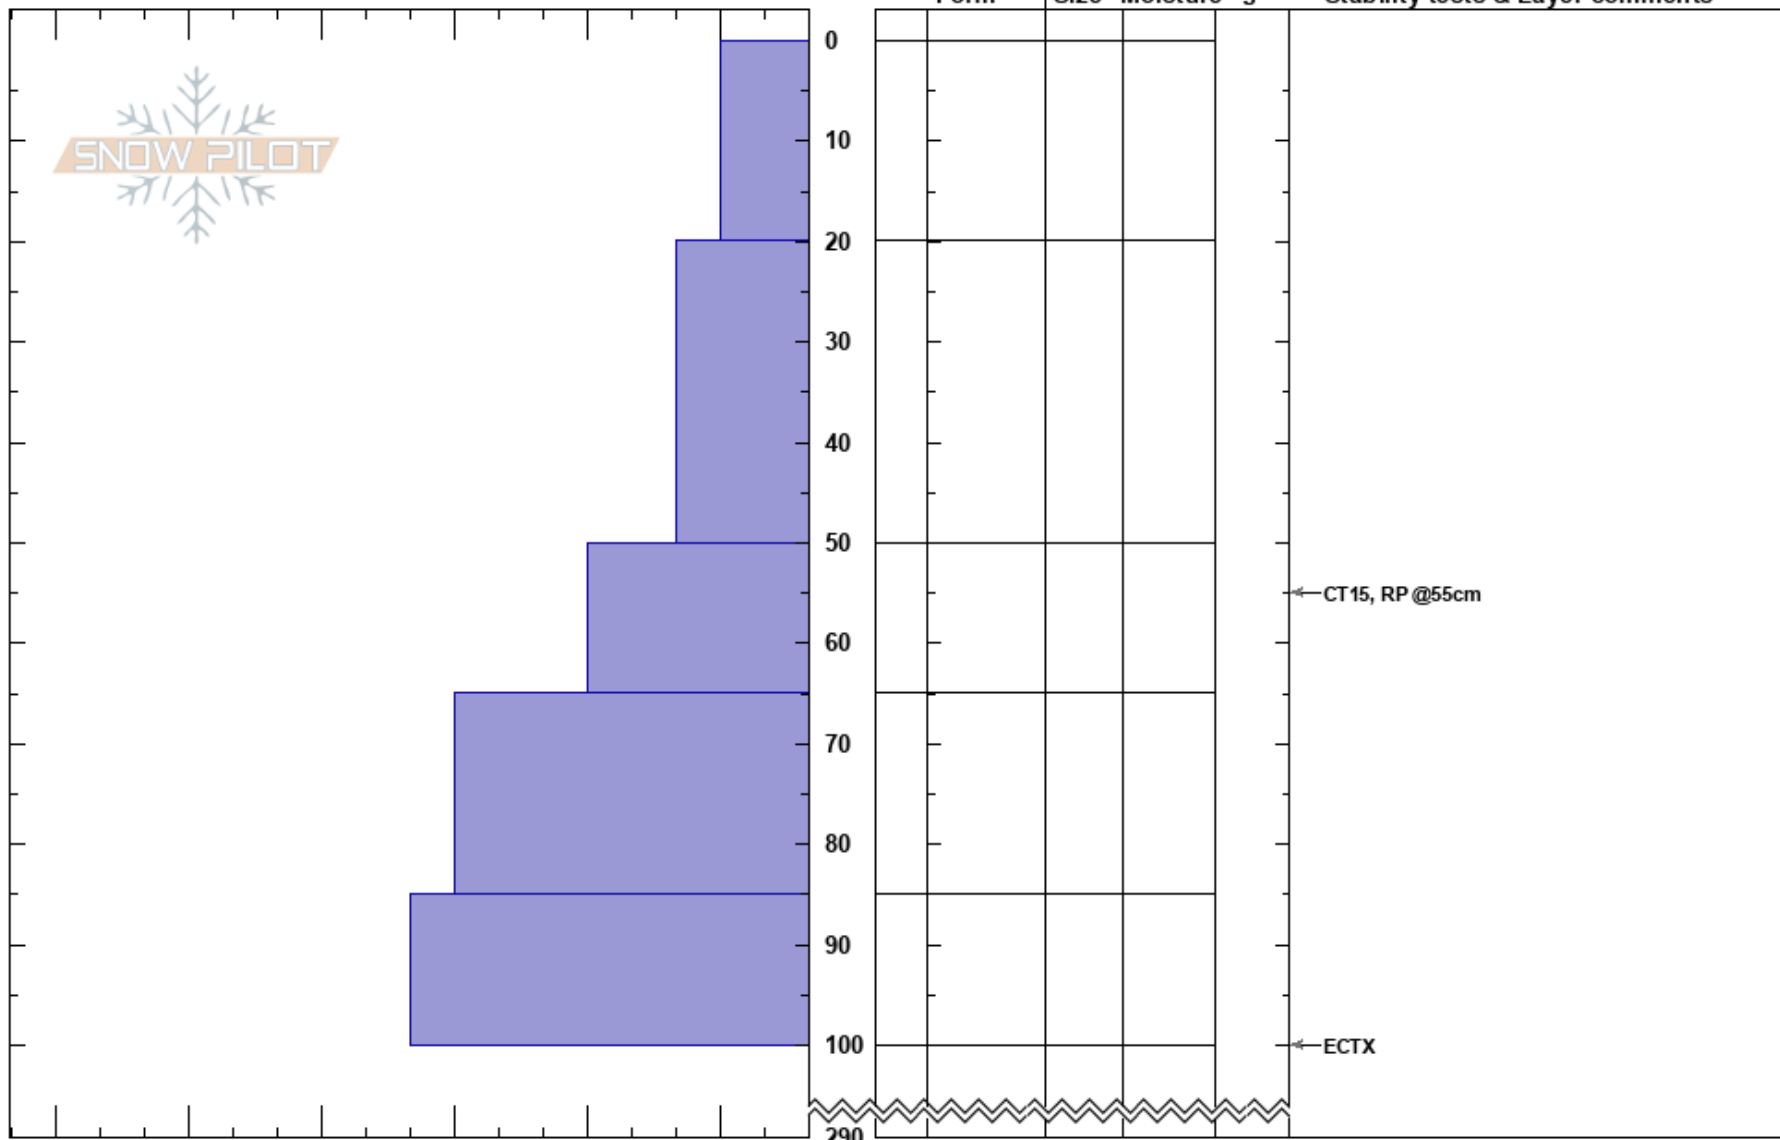

Lardeau Wx plot
Southern Selkirks
CA
Elevation: 2150 m
Aspect: NE
Specifics:

White Grizzly
03/04/2022 - 2:00pm
Co-ord:
Slope Angle: 20°
Wind Loading:

Stability:
Air Temperature:
Sky Cover: SCT
Precipitation: NO
Wind: Calm

HS:290

Layer Notes:

Notes: