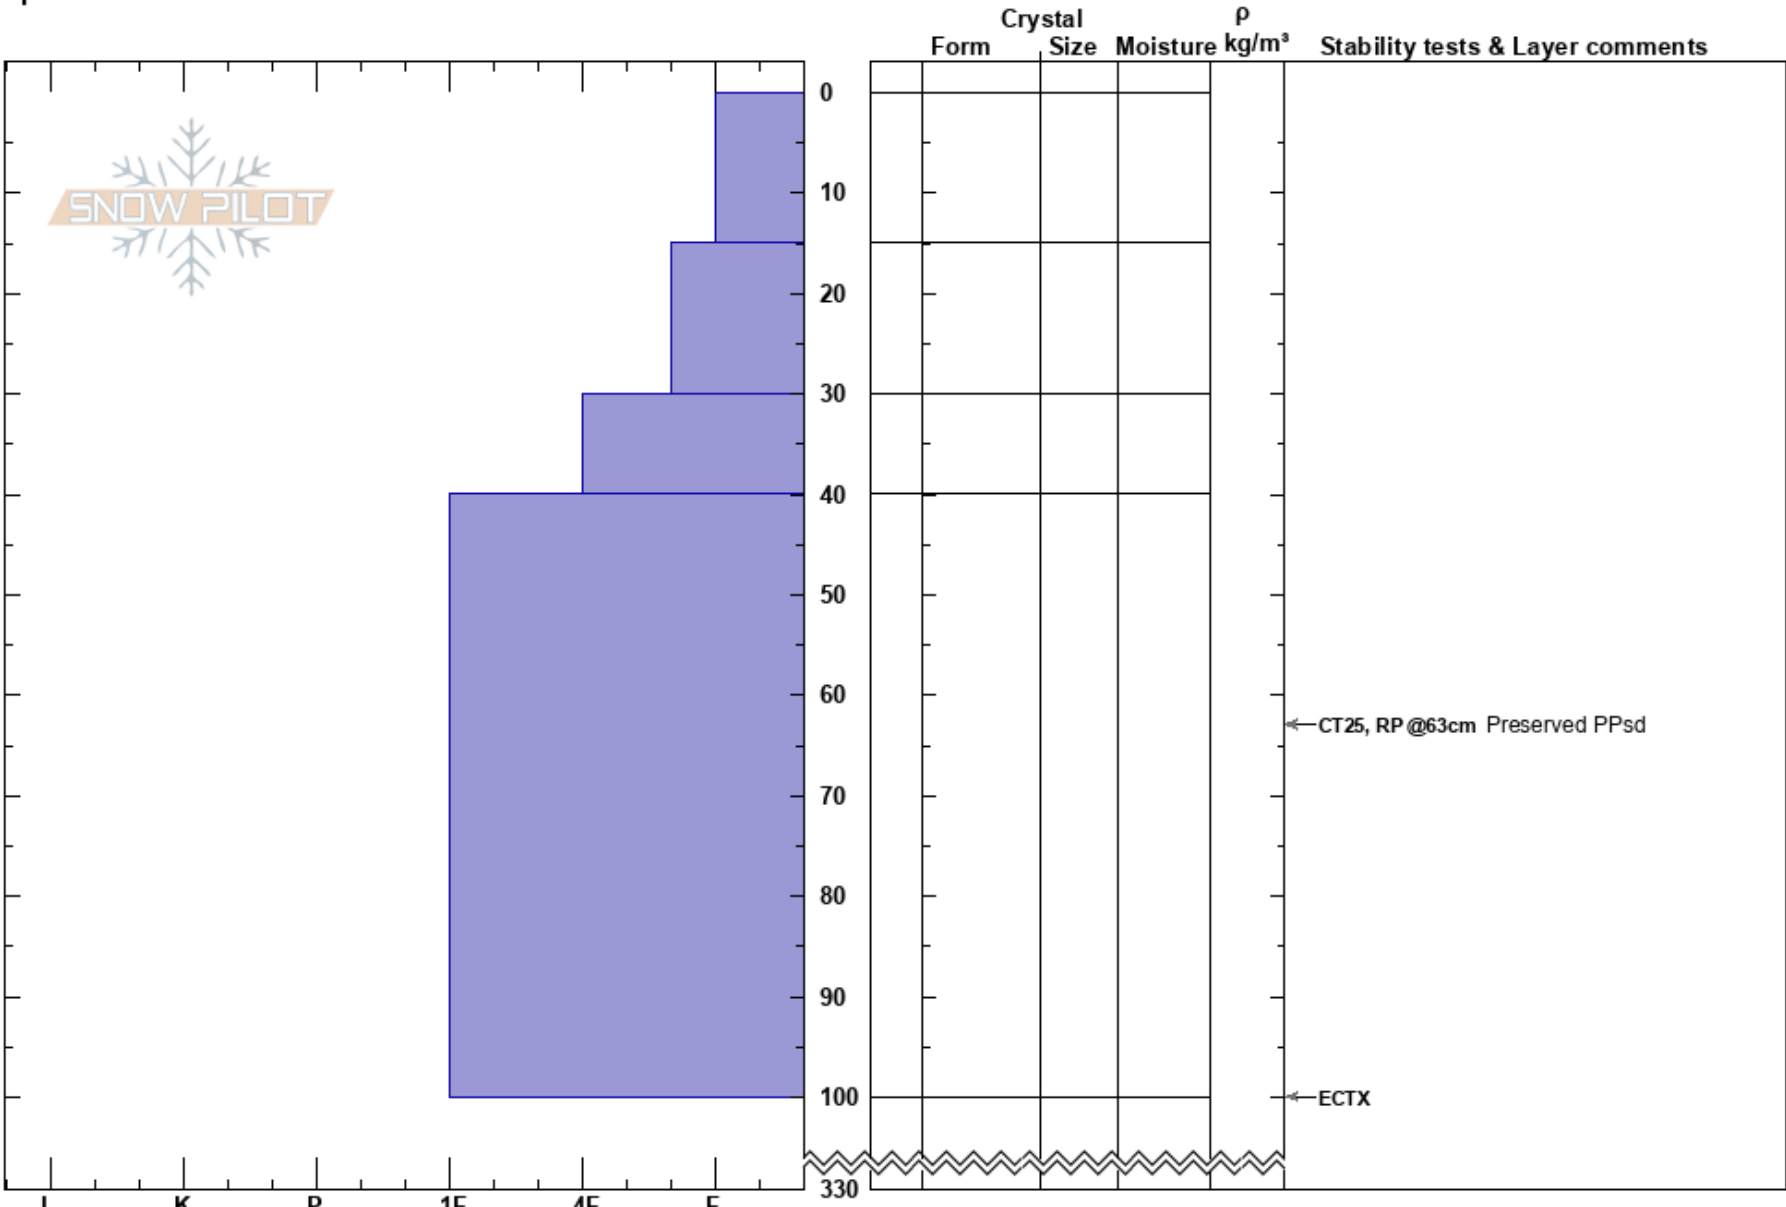

Upper Deception  
 Southern Selkirks  
 CA  
**Elevation:** 2030 m  
**Aspect:** E  
**Specifics:**

White Grizzly  
 03/04/2022 - 12:00pm  
**Co-ord:**  
**Slope Angle:** 32°  
**Wind Loading:**

**Stability:**  
**Air Temperature:** 1°C  
**Sky Cover:** SCT  
**Precipitation:** NO  
**Wind:** Calm

**HS:** 330 **Layer Notes:**

← CT25, RP @ 63cm Preserved PPsd

← ECTX

**Notes:** Open roll, just below twin lakes. Rowan Silas Toby