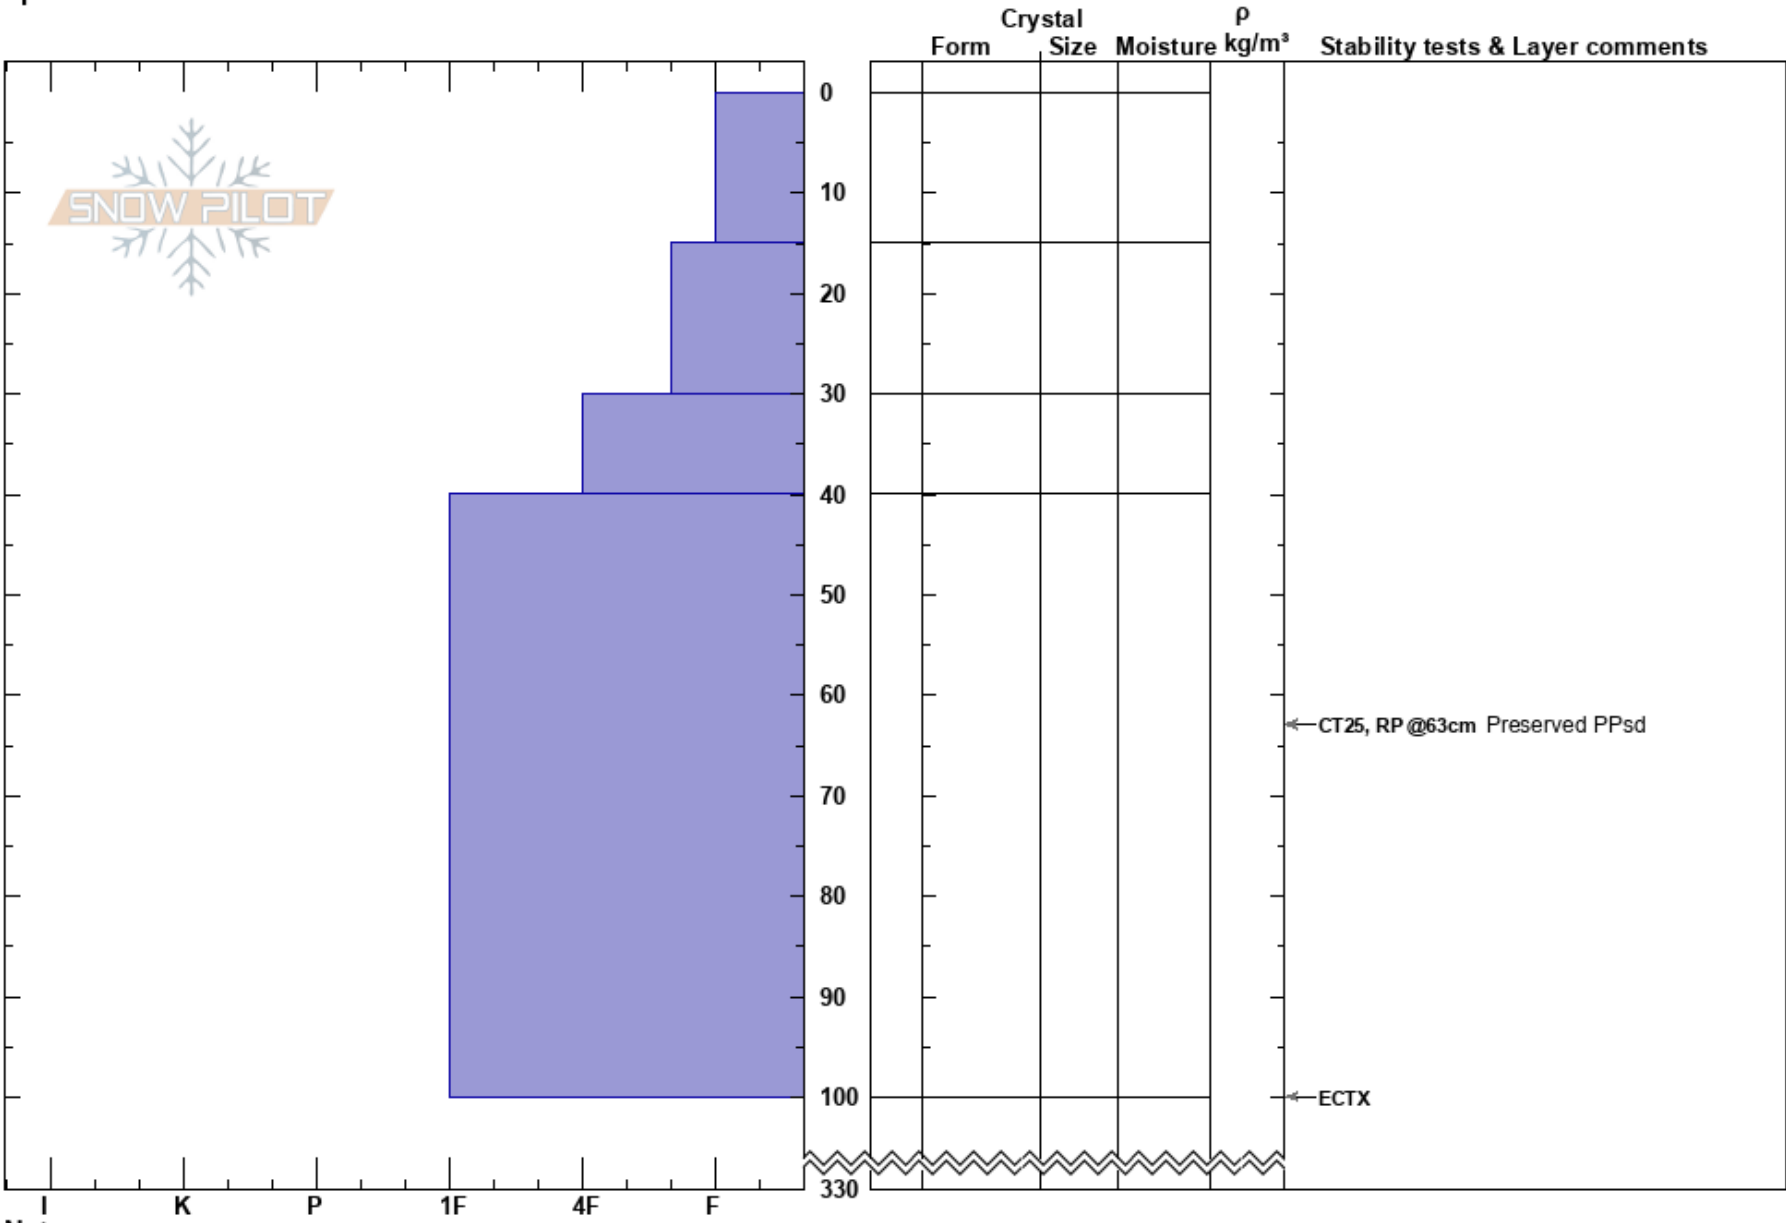

Upper Deception  
 Southern Selkirks  
 CA  
**Elevation:** 2030 m  
**Aspect:** E  
**Specifics:**

White Grizzly  
 03/04/2022 - 12:00pm  
**Co-ord:**  
**Slope Angle:** 32°  
**Wind Loading:**

**Stability:**  
**Air Temperature:** 1°C  
**Sky Cover:** SCT  
**Precipitation:** NO  
**Wind:** Calm

**HS:** 330

**Layer Notes:**

← CT25, RP @ 63cm Preserved PPsd

← ECTX

**Notes:** Open roll, just below twin lakes. Rowan Silas Toby