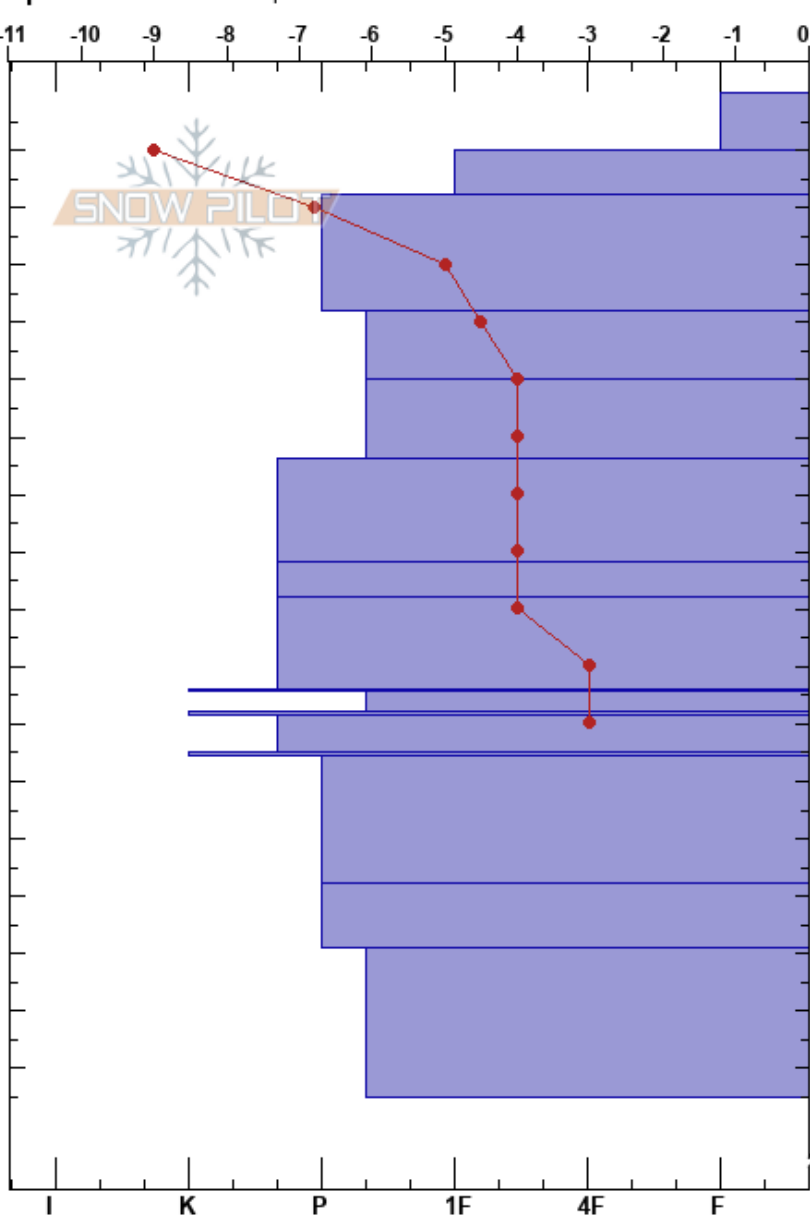

Into the Mystic
 Monashee
 BC
 Elevation: 2059 m
 Aspect: N
 Specifics: We skied slope

Phil Lester
 04/03/2022 - 12:00
 Co-ord: 11U 375891W 5658482N
 Slope Angle: 36°
 Wind Loading: previous

Stability: **HS:215**
 Air Temperature: -6°C
 Sky Cover: FEW
 Precipitation: NO
 Wind: Calm

Layer Notes:
 149-175cm: Facetes and decomp lfcr mix

Depth (cm)	Crystal Form	Crystal Size	Moisture	ρ kg/m ³	Stability tests & Layer comments
0	∇	4			
10	+ (●)	1 (0.5)			
20	/ (●)	-2			
30	●	0.5			
40	● (/)	0.5 (2)			
50	●	0.5-1			
60	●				
70	●				
80	●	0.5			
85	●	0.5-2			
90	⊙				
95	⊙				
100	⊖	1-2			← CT24, RP @104cm above crust
105	⊖	1-2			
110	⊙				
115	⊙				
120	●				
130	●				
140	⊖	1-3			← CT16, SP @150cm below decomp lfcr
150	⊖	1-3			
160	⊖ (⊕)	1-3 (10)			149-175cm: Facetes and decomp lfcr mix
170					
175					