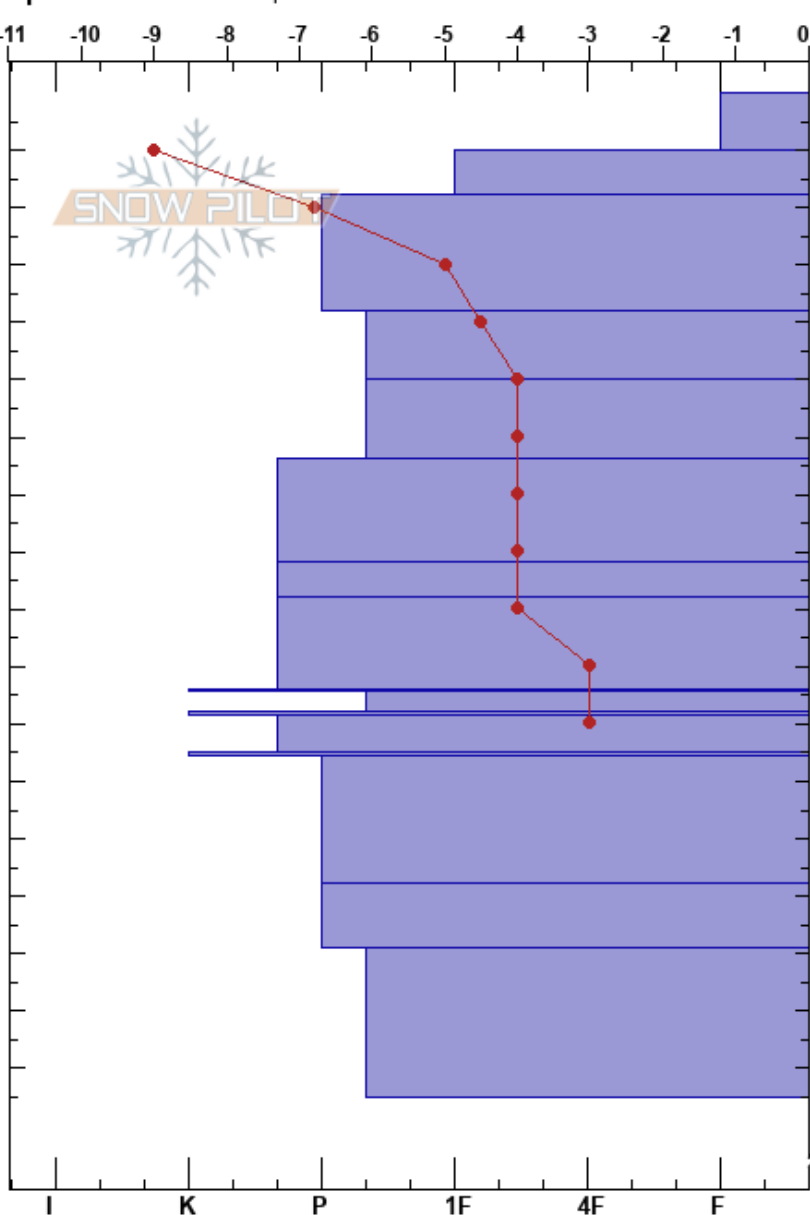

Into the Mystic
 Monashee
 BC
 Elevation: 2059 m
 Aspect: N
 Specifics: We skied slope

Phil Lester
 04/03/2022 - 12:00
 Co-ord: 11U 375891W 5658482N
 Slope Angle: 36°
 Wind Loading: previous

Stability: **HS:215**
 Air Temperature: -6°C
 Sky Cover: FEW
 Precipitation: NO
 Wind: Calm

Layer Notes:
 149-175cm: Facetes and decomp lfc r mix

Depth (cm)	Crystal Form	Crystal Size	Moisture	ρ kg/m ³	Stability tests & Layer comments
0	∇	4			
10	+ (●)	1 (0.5)			
20	/ (●)	-2			
30	●	0.5			
40	● (/)	0.5 (2)			
50	●	0.5-1			
60	●				
70	●				
80	●	0.5			
85	●	0.5-2			
90	⊙ ⊙				
95	⊖	1-2			
100	⊖	1-2			← CT24, RP @104cm above crust
105	⊖	1-2			
110	⊙ ⊙				
120	●				
130	●				
140	⊖	1-3			
150	⊖	1-3			← CT16, SP @150cm below decomp lfc r
160	⊖ (⊕)	1-3 (10)			149-175cm: Facetes and decomp lfc r mix
170					
175					