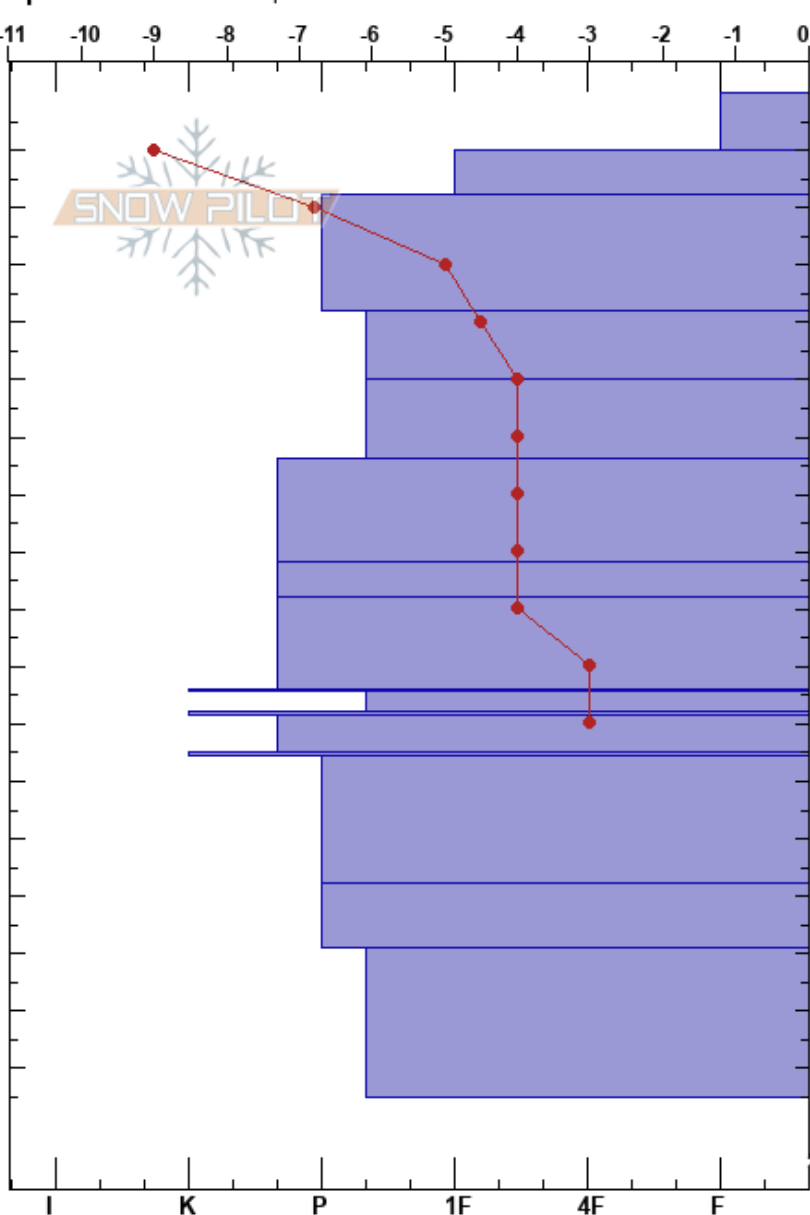

Into the Mystic
 Monashee
 BC
 Elevation: 2059 m
 Aspect: N
 Specifics: We skied slope

Phil Lester
 04/03/2022 - 12:00
 Co-ord: 11U 375891W 5658482N
 Slope Angle: 36°
 Wind Loading: previous

Stability: **HS:215**
 Air Temperature: -6°C
 Sky Cover: FEW
 Precipitation: NO
 Wind: Calm

Layer Notes:
 149-175cm: Facetes and decomp lfc r mix

Depth (cm)	Crystal Form	Crystal Size	Moisture	ρ kg/m ³	Stability tests & Layer comments
0	∇	4			
5	+ (●)	1 (0.5)			
10	/ (●)	-2			
20	●	0.5			
30	● (/)	0.5 (2)			
40	●	0.5-1			
50	●				
60	●				
70	●				
80	●	0.5			
85	●	0.5-2			
90	⊙ ⊙				
95	⊖	1-2			
100	⊖	1-2			← CT24, RP @104cm above crust
105	⊖	1-2			
110	⊙ ⊙				
120	●				
130	●				
140	⊖	1-3			
150	⊖	1-3			← CT16, SP @150cm below decomp lfc r
160	⊖ (⊕)	1-3 (10)			149-175cm: Facetes and decomp lfc r mix
170					
175					