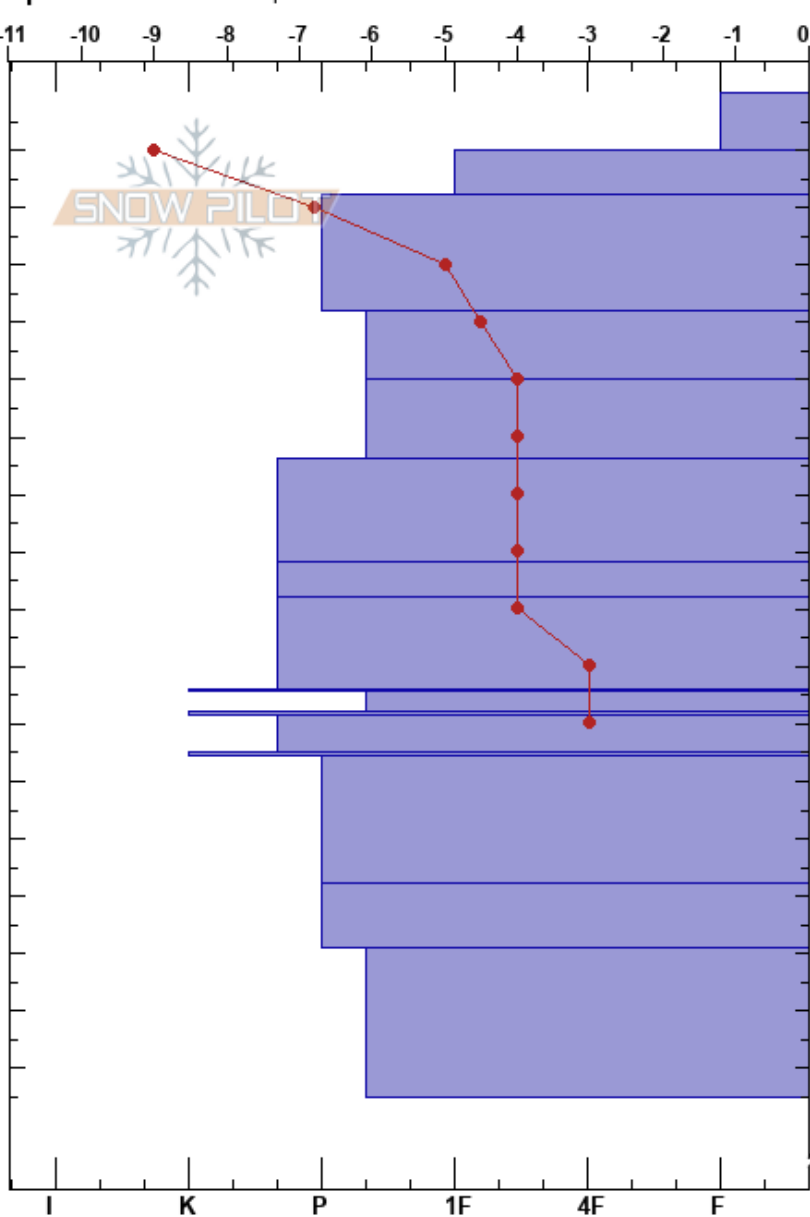

Into the Mystic  
 Monashee  
 BC  
 Elevation: 2059 m  
 Aspect: N  
 Specifics: We skied slope

Phil Lester  
 04/03/2022 - 12:00  
 Co-ord: 11U 375891W 5658482N  
 Slope Angle: 36°  
 Wind Loading: previous

Stability: **HS:215**  
 Air Temperature: -6°C  
 Sky Cover: FEW  
 Precipitation: NO  
 Wind: Calm

Layer Notes:  
 149-175cm: Facetes and decomp lfcr mix

Depth (cm)	Crystal Form	Crystal Size	Moisture	$\rho$ kg/m <sup>3</sup>	Stability tests & Layer comments
0	∇	4			
10	+ (●)	1 (0.5)			
20	/ (●)	-2			
30	●	0.5			
40	● (/)	0.5 (2)			
50	●	0.5-1			
60	●				
70	●				
80	●	0.5			
90	●	0.5-2			
100	⊖	1-2			← CT24, RP @104cm above crust
110	⊖	1-2			
120	⊖				
130	●				
140	⊖	1-3			← CT16, SP @150cm below decomp lfcr
150	⊖ (⊗)	1-3 (10)			149-175cm: Facetes and decomp lfcr mix
160					
170					
175					