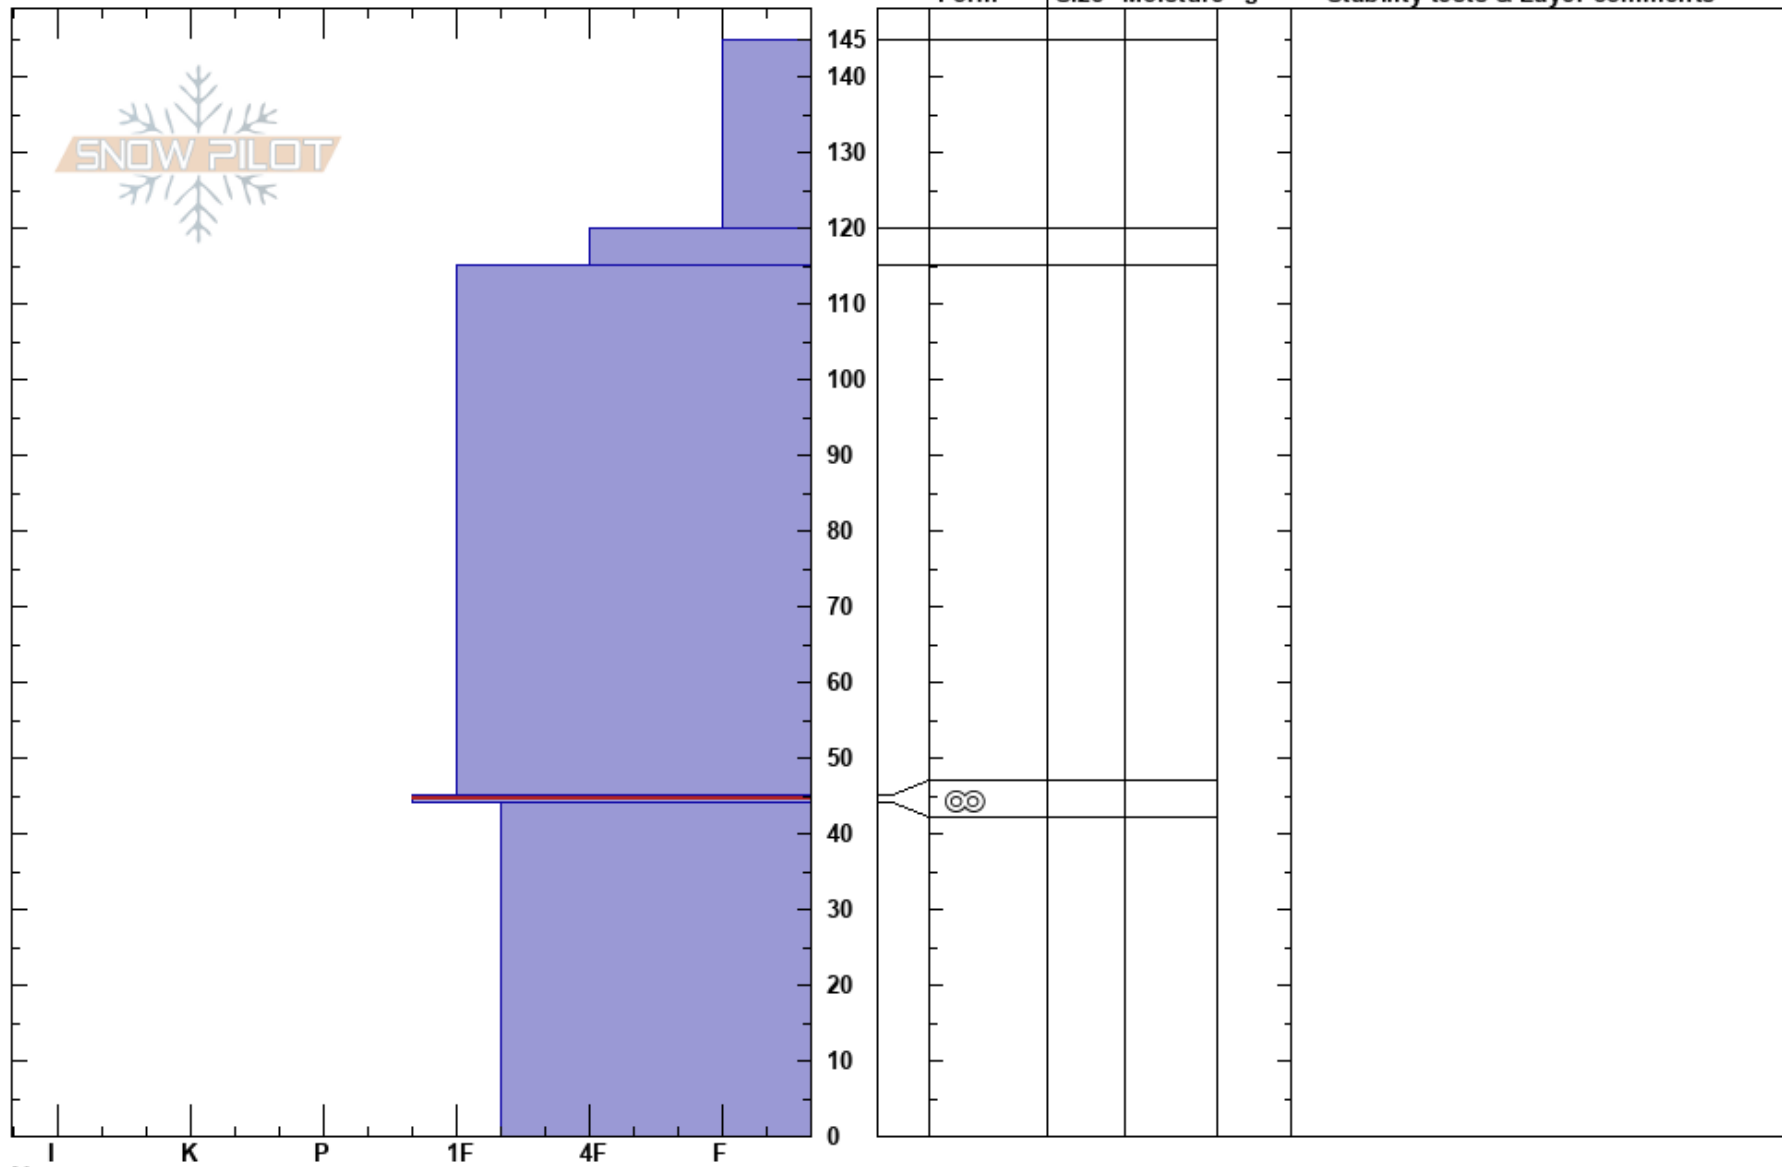

Booter Bowl
 Takhin Ridge
 AK
Elevation: 4320 ft
Aspect: NW
Specifics: We skied slope

Stellar Alaska
 03/04/2022 - 10:00am
Co-ord:
Slope Angle: 14°
Wind Loading:

Stability:
Air Temperature:
Sky Cover: CLR
Precipitation: NO
Wind: Calm
HS: 145
PF: 15 45-44cm: Problematic layer
PS: 25