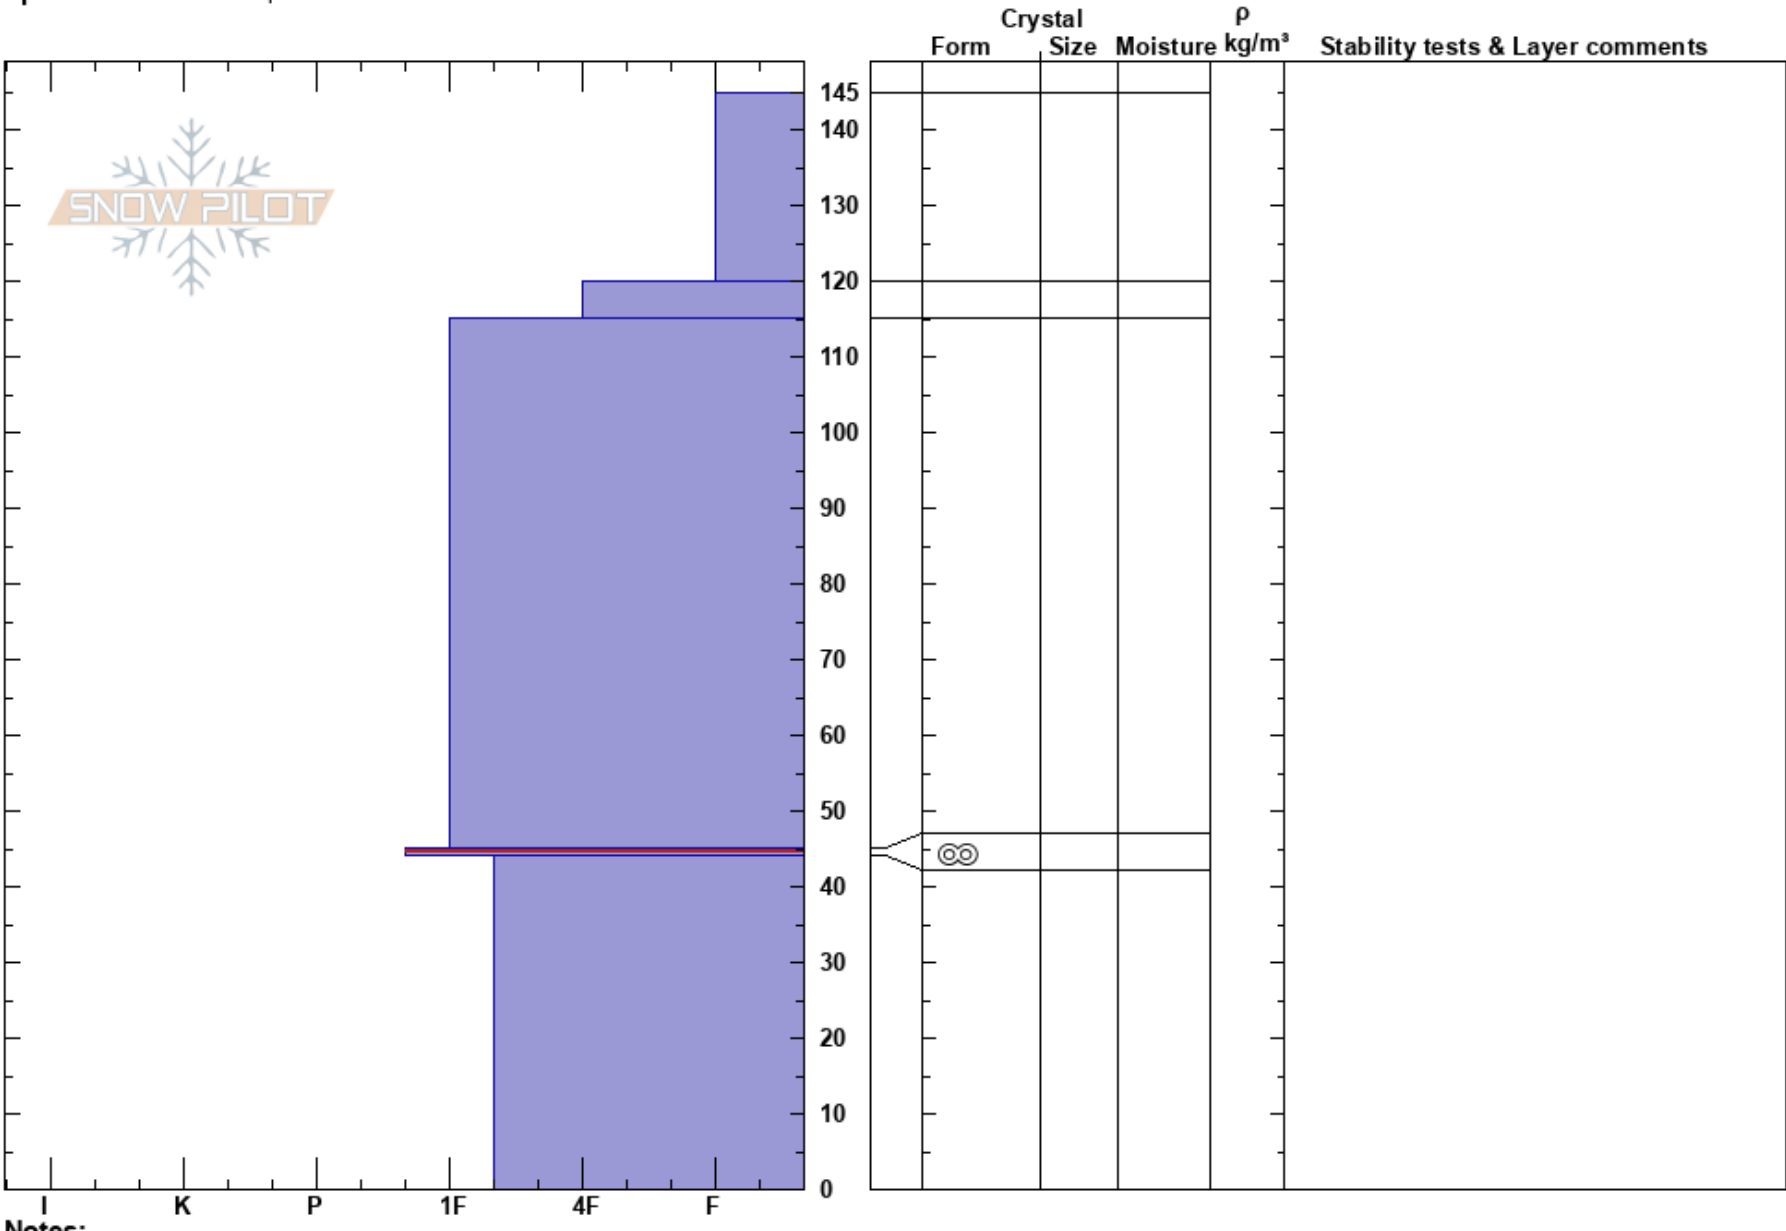

Booter Bowl
 Takhin Ridge
 AK
Elevation: 4320 ft
Aspect: NW
Specifics: We skied slope

Stellar Alaska
 03/04/2022 - 10:00am
Co-ord:
Slope Angle: 14°
Wind Loading:

Stability:
Air Temperature:
Sky Cover: CLR
Precipitation: NO
Wind: Calm
HS: 145
PF: 15 45-44cm: Problematic layer
PS: 25