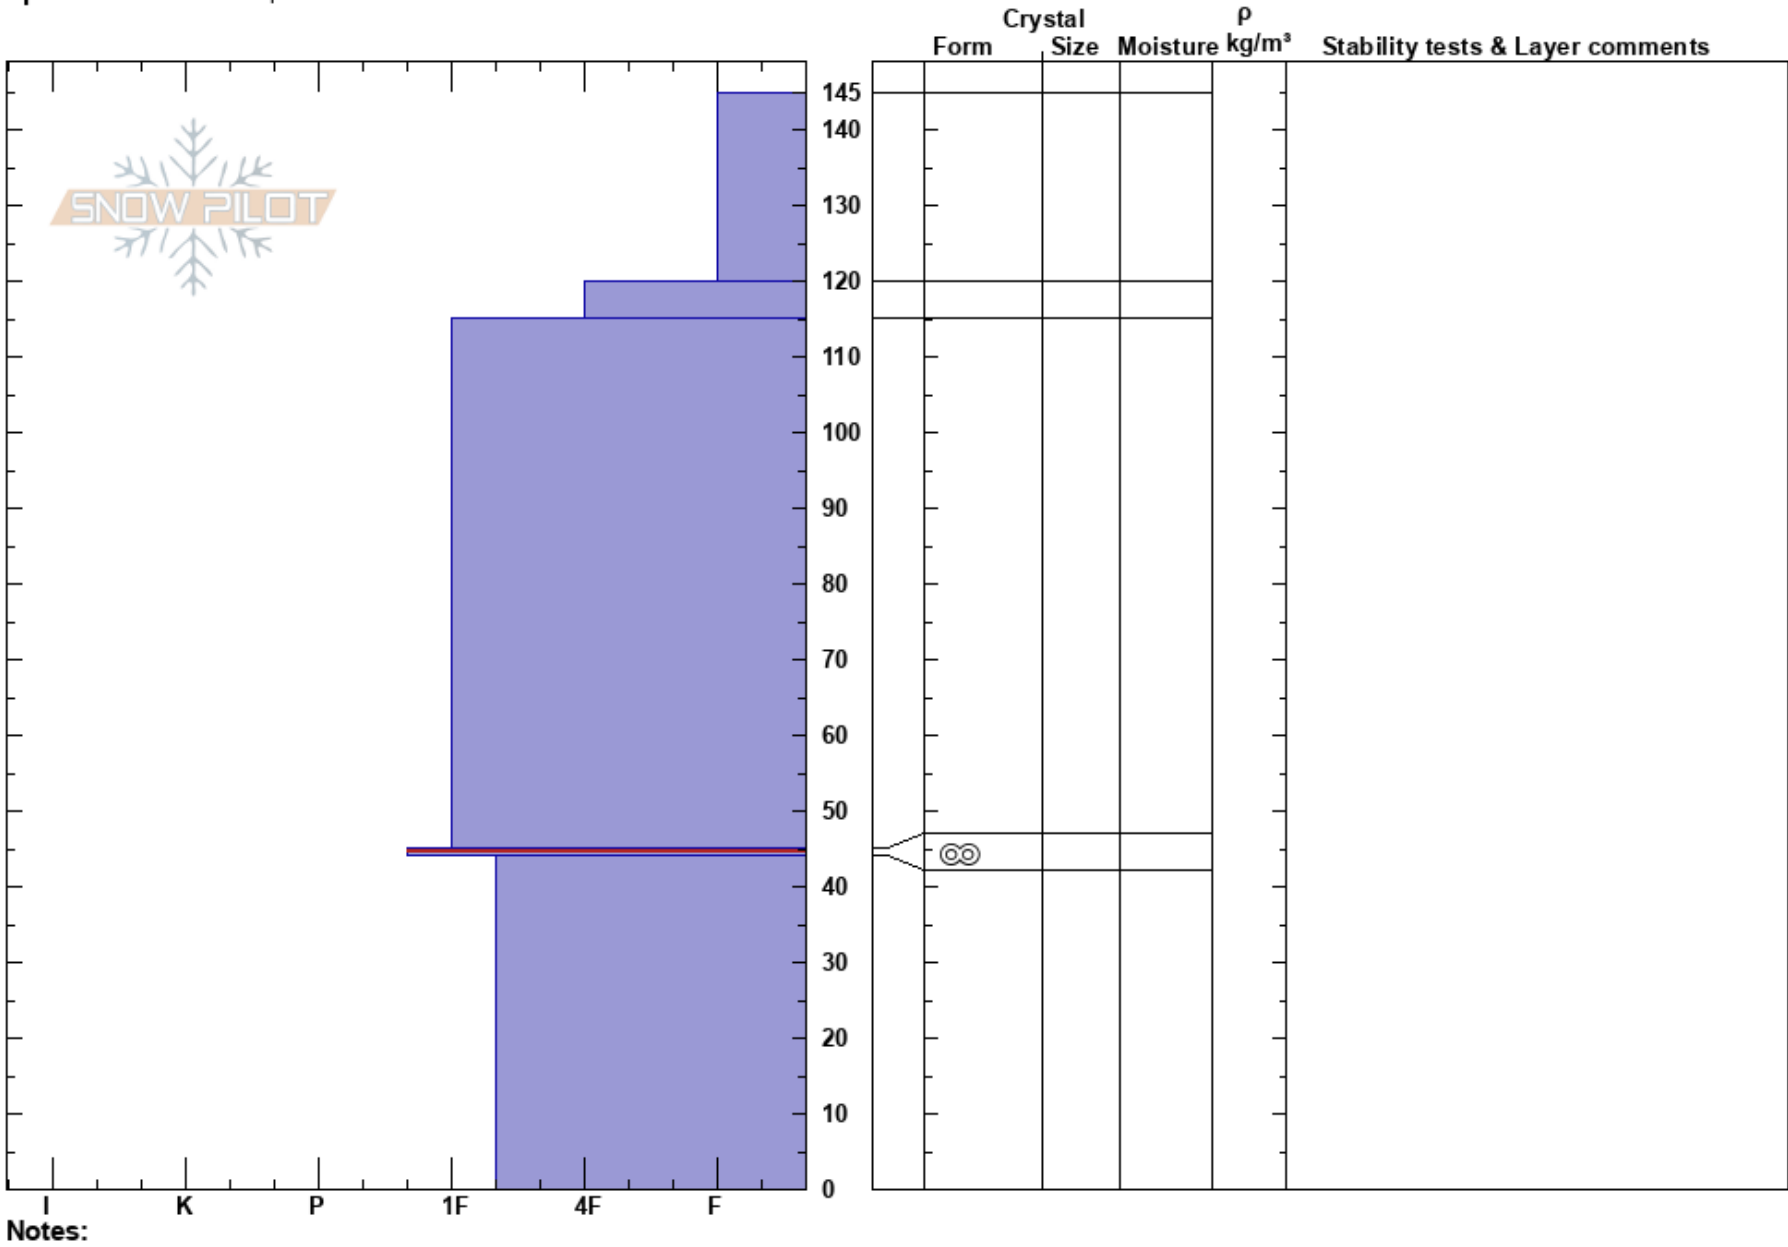

Booter Bowl
Takhin Ridge
AK
Elevation: 4320 ft
Aspect: NW
Specifics: We skied slope
Stellar Alaska
03/04/2022 - 10:00am
Co-ord:
Slope Angle: 14°
Wind Loading:

Stability:
Air Temperature:
Sky Cover: CLR
Precipitation: NO
Wind: Calm
HS: 145
PF: 15 45-44cm: Problematic layer
PS: 25