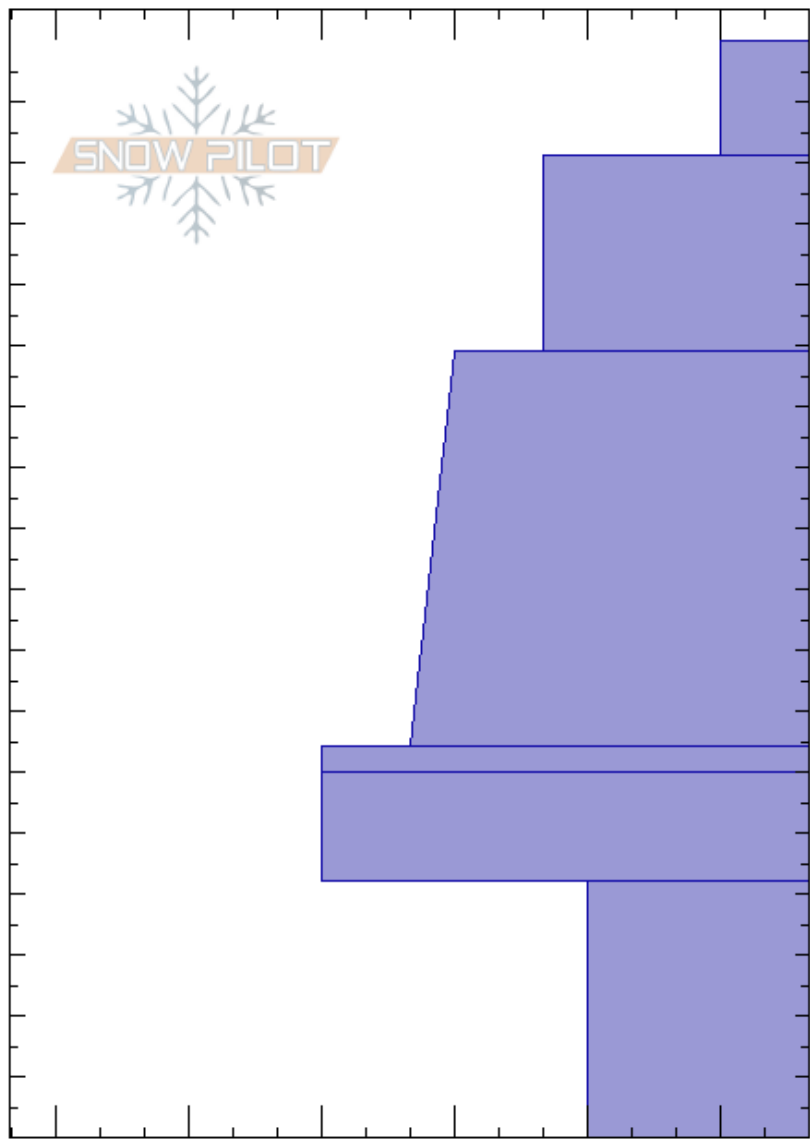

RFS Lower  
 Chugach Range  
 AK  
 Elevation: 848 m  
 Aspect: NW  
 Specifics:

Lee Lyon  
 03/04/2022 - 1:00pm  
 Co-ord:  
 Slope Angle: 21°  
 Wind Loading:

Stability:  
 Air Temperature:  
 Sky Cover:  
 Precipitation:  
 Wind:

HS: 180  
 Layer Notes:  
 116-120cm: Jan 24 Crust  
 138-180cm: November FC  
 138-180cm: Problematic layer

Height (cm)	Crystal		Moisture	$\rho$ kg/m <sup>3</sup>	Stability tests & Layer comments
	Form	Size			
0					
10					
20					
30					
40					
50					
60					
70					
80					
90					
100					
110					
116-120	=				116-120cm: Jan 24 Crust
120-138					
138-180	^				138-180cm: November FC
180					RB7