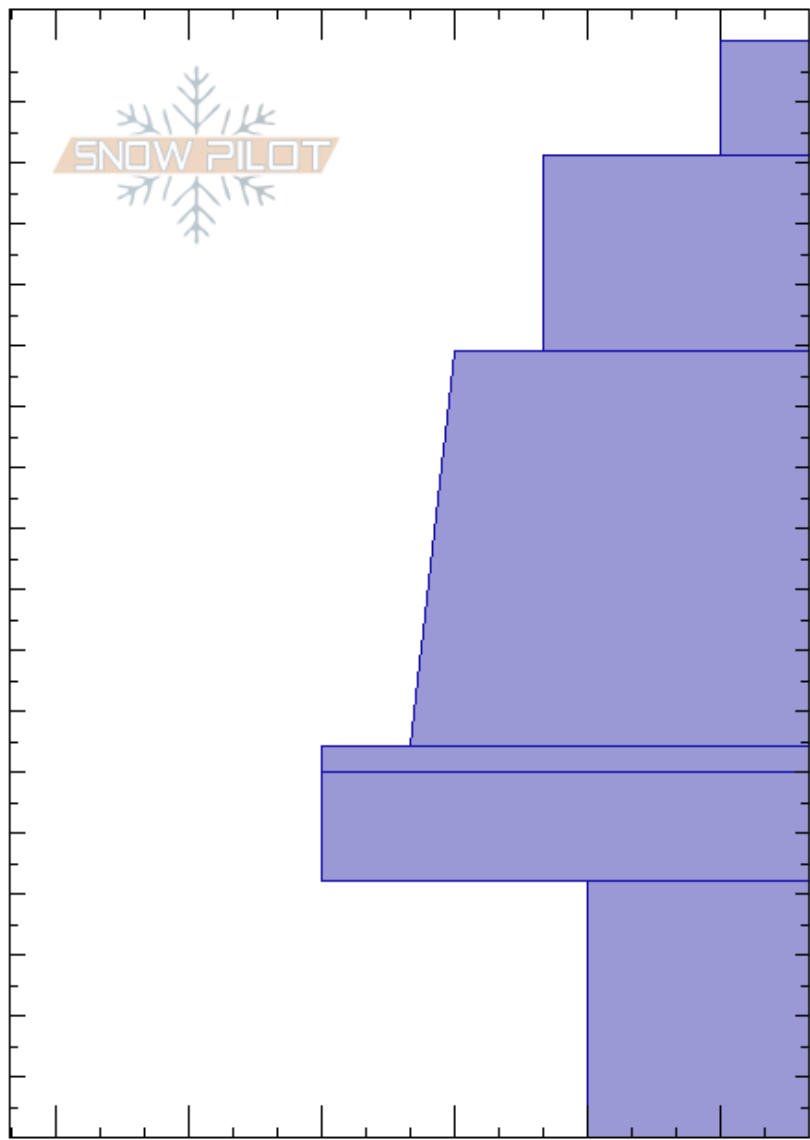

RFS Lower
 Chugach Range
 AK
 Elevation: 848 m
 Aspect: NW
 Specifics:

Lee Lyon
 03/04/2022 - 1:00pm
 Co-ord:
 Slope Angle: 21°
 Wind Loading:

Stability:
 Air Temperature:
 Sky Cover:
 Precipitation:
 Wind:

HS: 180
 Layer Notes:
 116-120cm: Jan 24 Crust
 138-180cm: November FC
 138-180cm: Problematic layer

Height (cm)	Crystal		ρ kg/m ³	Stability tests & Layer comments
	Form	Size		
0				
10				
20				
30				
40				
50				
60				
70				
80				
90				
100				
110				
116-120	=			116-120cm: Jan 24 Crust
120-138				
138-180	^			138-180cm: November FC
180				RB7