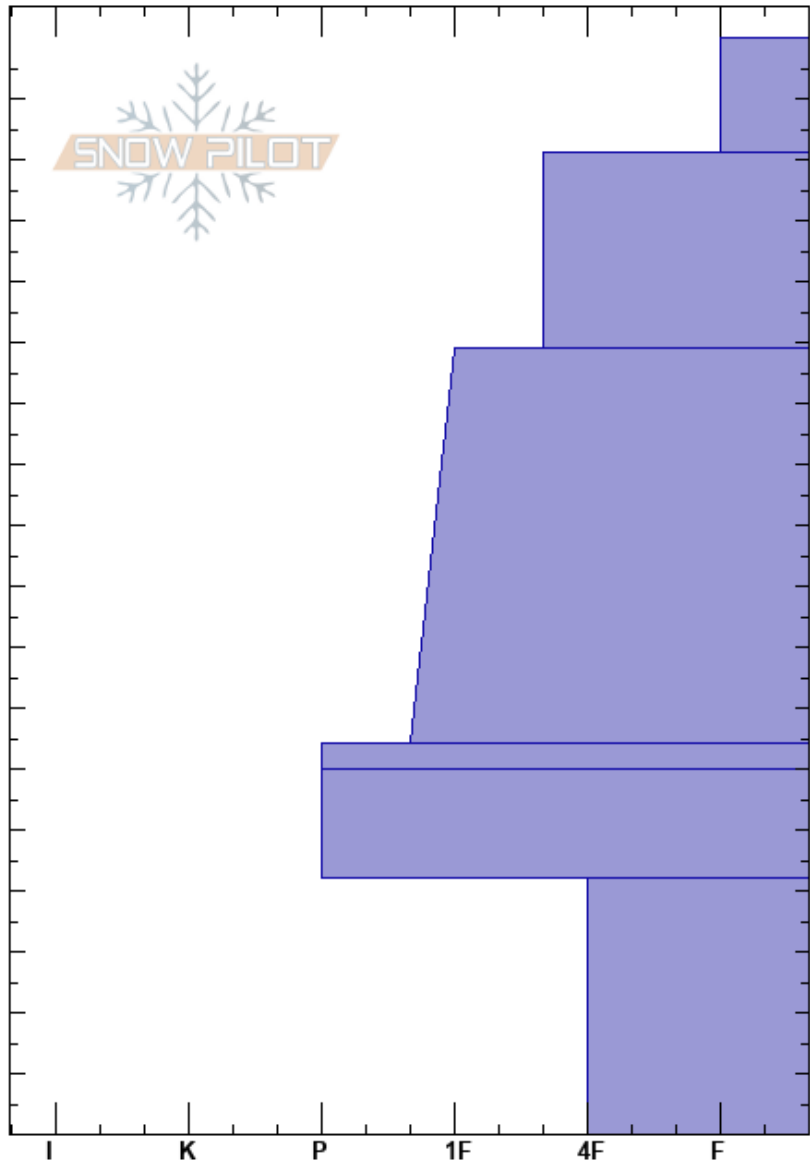

RFS Lower
 Chugach Range
 AK
 Elevation: 848 m
 Aspect: NW
 Specifics:

Lee Lyon
 03/04/2022 - 1:00pm
 Co-ord:
 Slope Angle: 21°
 Wind Loading:

Stability:
 Air Temperature:
 Sky Cover:
 Precipitation:
 Wind:

HS: 180
 Layer Notes:
 116-120cm: Jan 24 Crust
 138-180cm: November FC
 138-180cm: Problematic layer

Height (cm)	Crystal		Moisture	ρ kg/m ³	Stability tests & Layer comments
	Form	Size			
0					
10					
20					
30					
40					
50					
60					
70					
80					
90					
100					
110					
116-120	=				116-120cm: Jan 24 Crust
120-138					
138-180	^				138-180cm: November FC
180					RB7