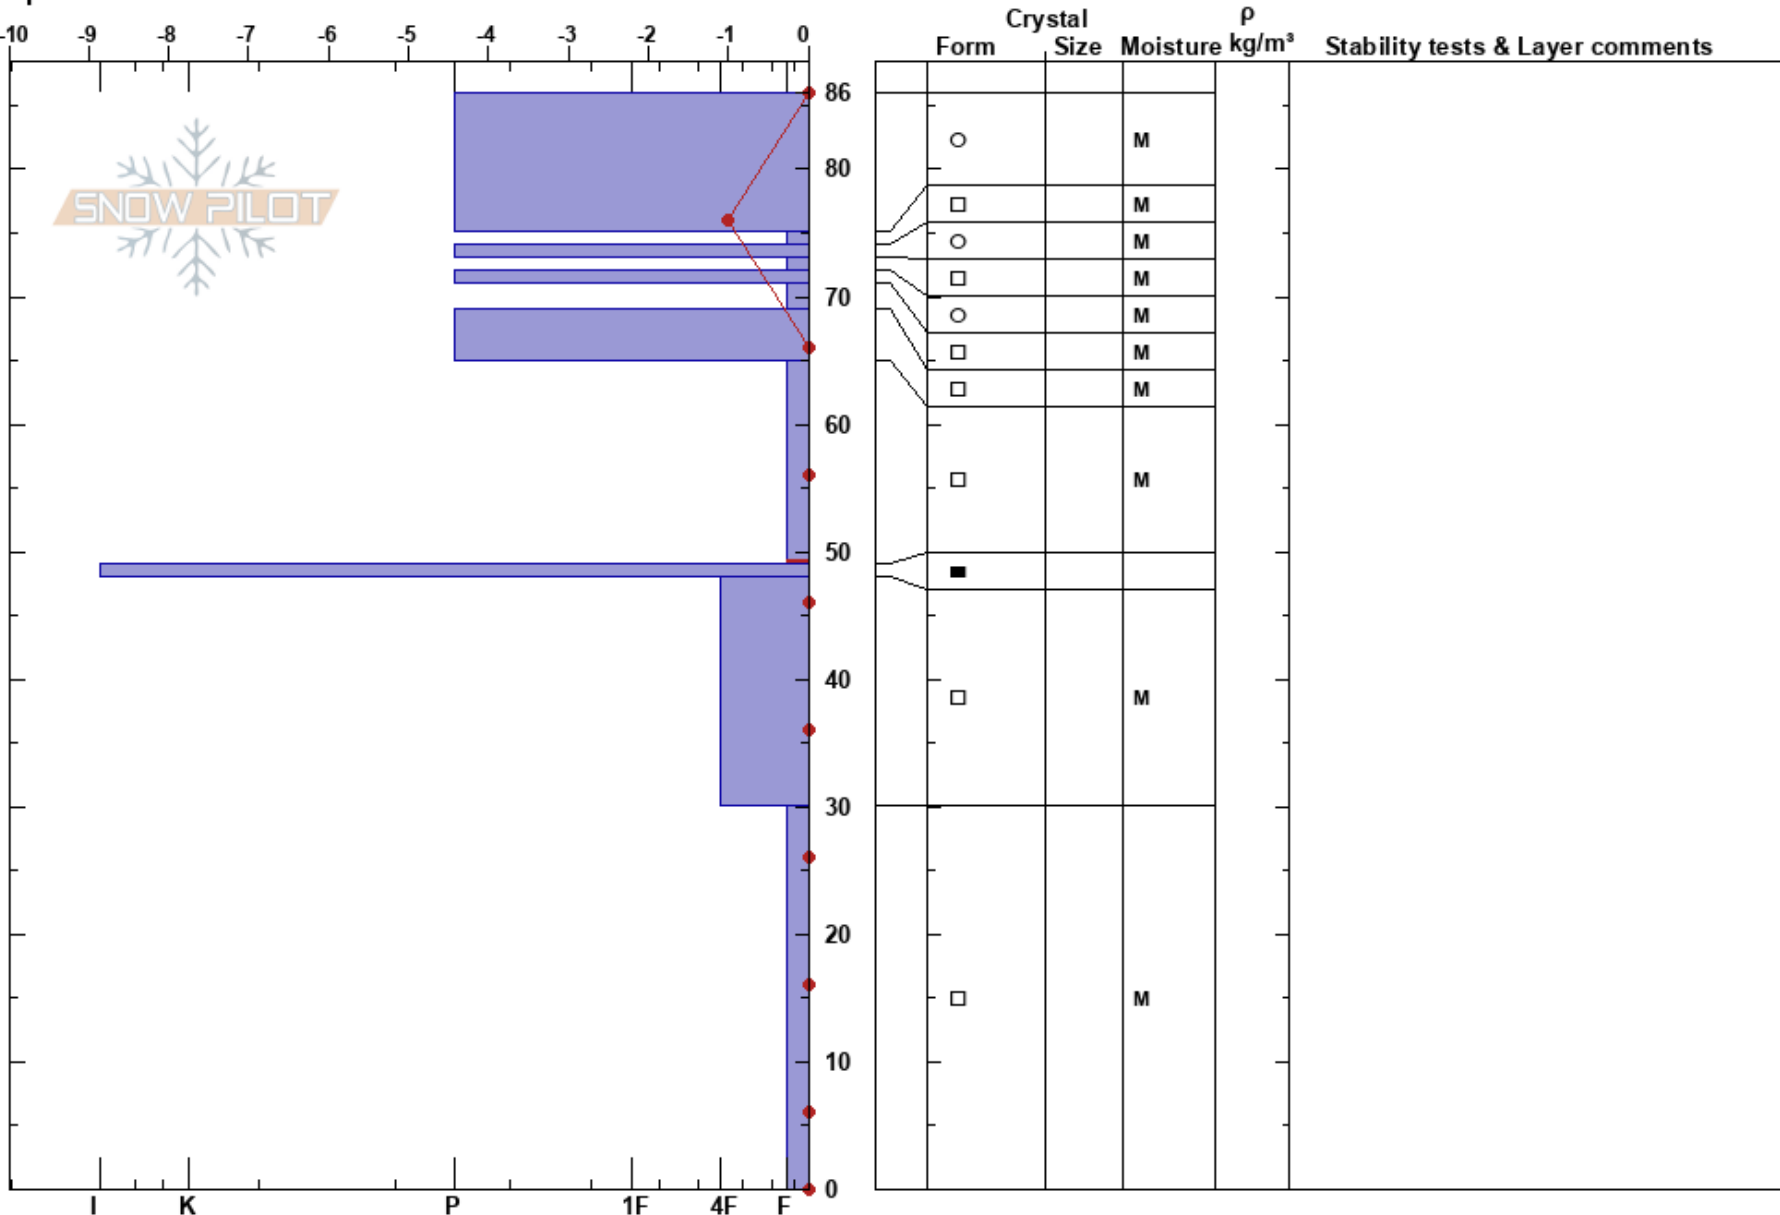

JPG - Funnel  
 Front Range  
 CO  
 Elevation: 11550 ft  
 Aspect: E  
 Specifics:

Thomas White  
 03/04/2022 - 12:00pm  
 Co-ord: 13S 425292W 4403625N  
 Slope Angle: 27°  
 Wind Loading:

Stability:  
 Air Temperature: -1°C  
 Sky Cover: BKN  
 Precipitation: S-1  
 Wind: S Light Breeze

HS:86  
 Layer Notes:  
 65-49cm: Problematic layer

Notes: