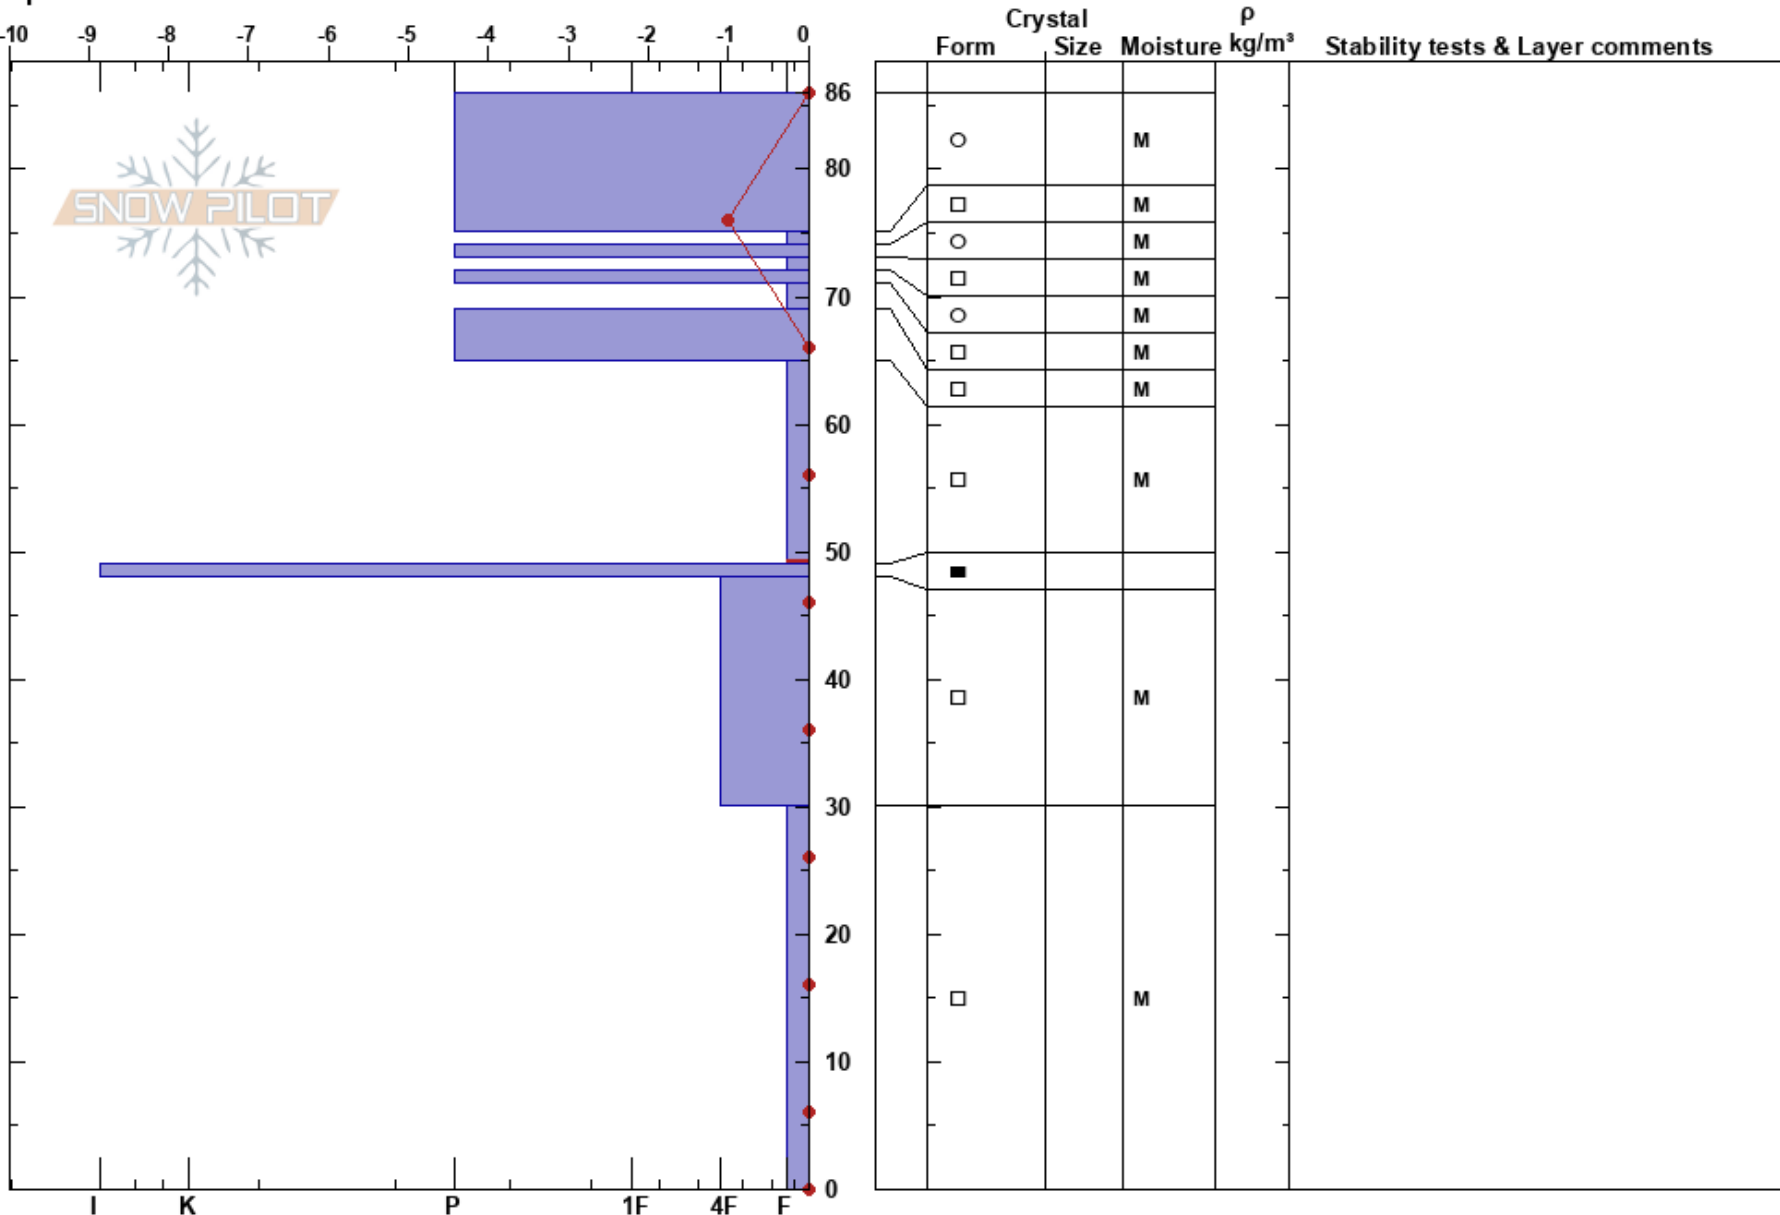

JPG - Funnel
 Front Range
 CO
 Elevation: 11550 ft
 Aspect: E
 Specifics:

Thomas White
 03/04/2022 - 12:00pm
 Co-ord: 13S 425292W 4403625N
 Slope Angle: 27°
 Wind Loading:

Stability:
 Air Temperature: -1°C
 Sky Cover: BKN
 Precipitation: S-1
 Wind: S Light Breeze

HS:86
 Layer Notes:
 65-49cm: Problematic layer

Notes: