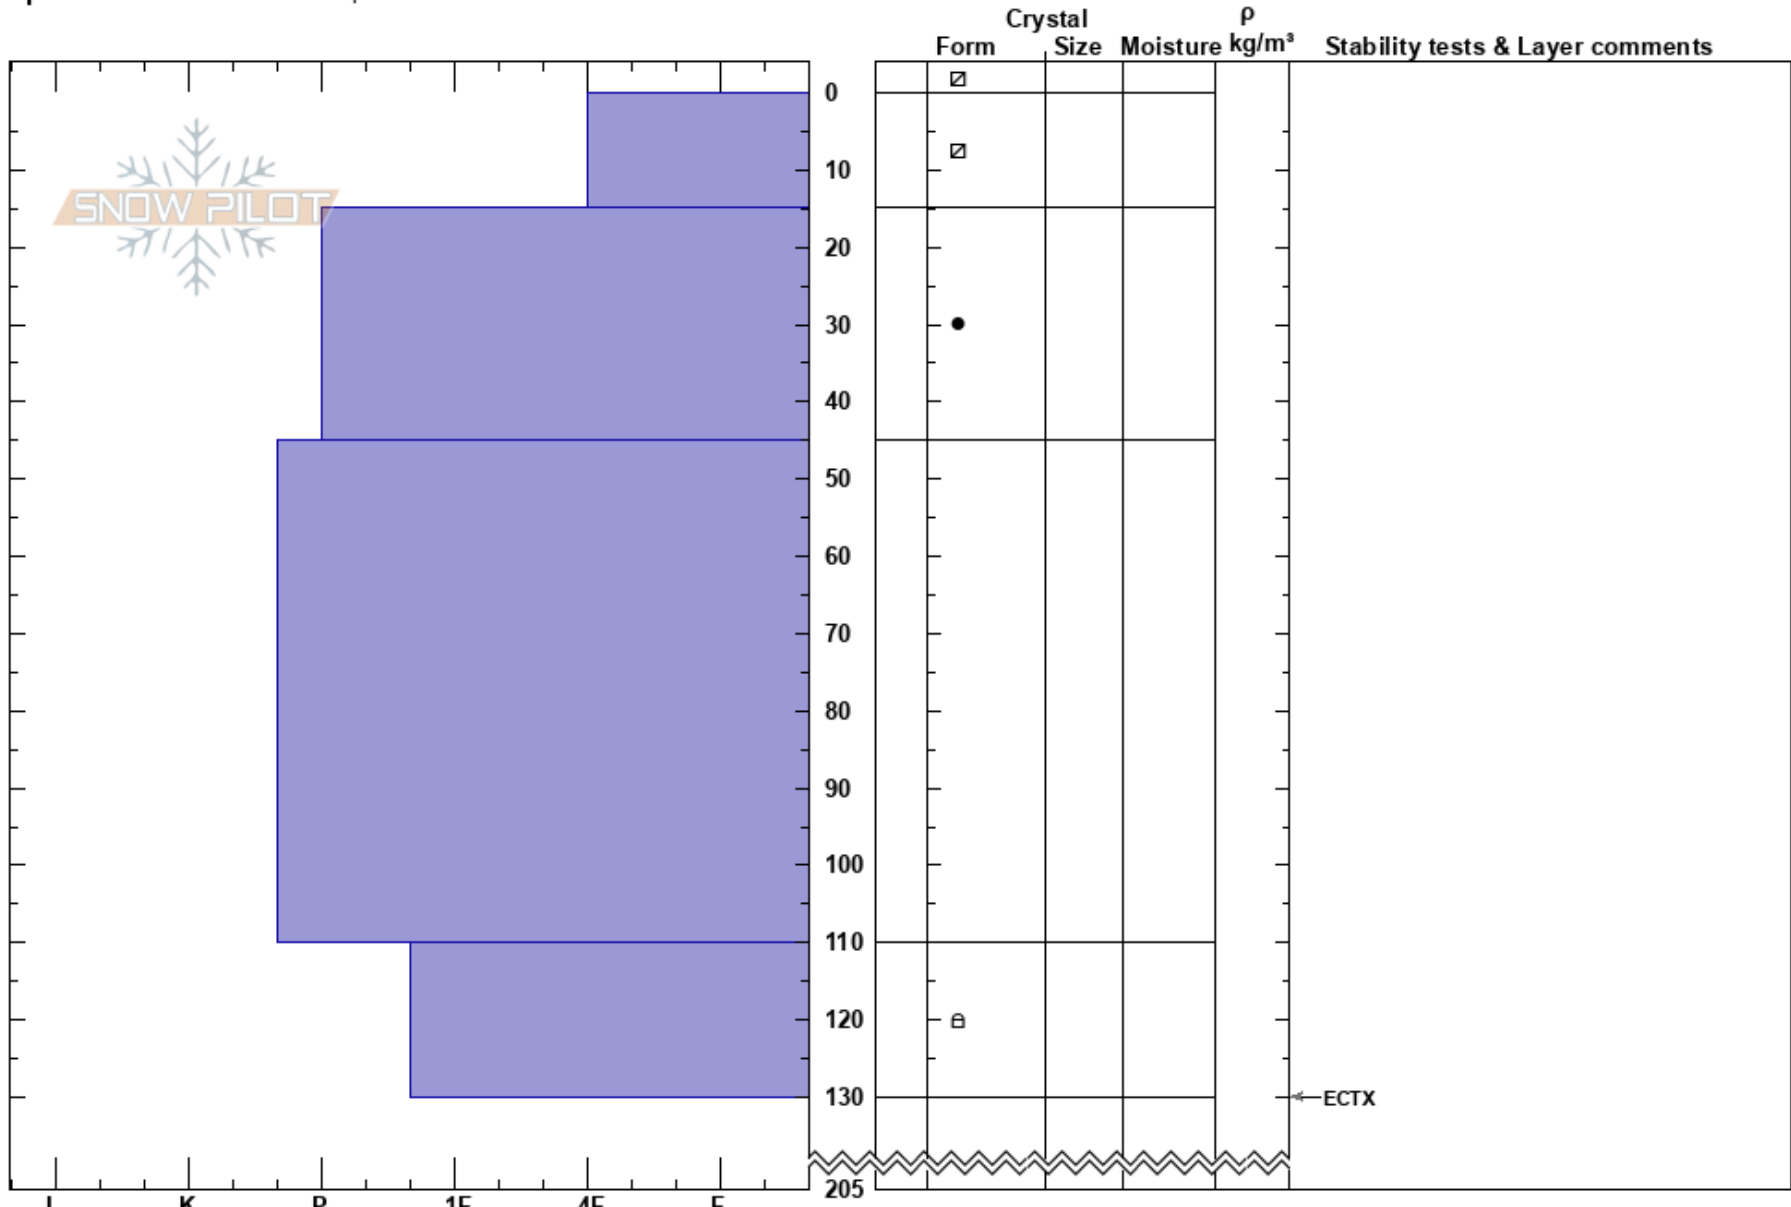

110-130cm: Problematic layer

AK

Co-ord:

Sky Cover: FEW

Elevation: 4190 ft

Slope Angle: 27°

Precipitation: NO

Aspect: N

Wind Loading:

Wind: Calm

Specifics: We snowmobiled slope

Notes:

I K P 1F 4F F