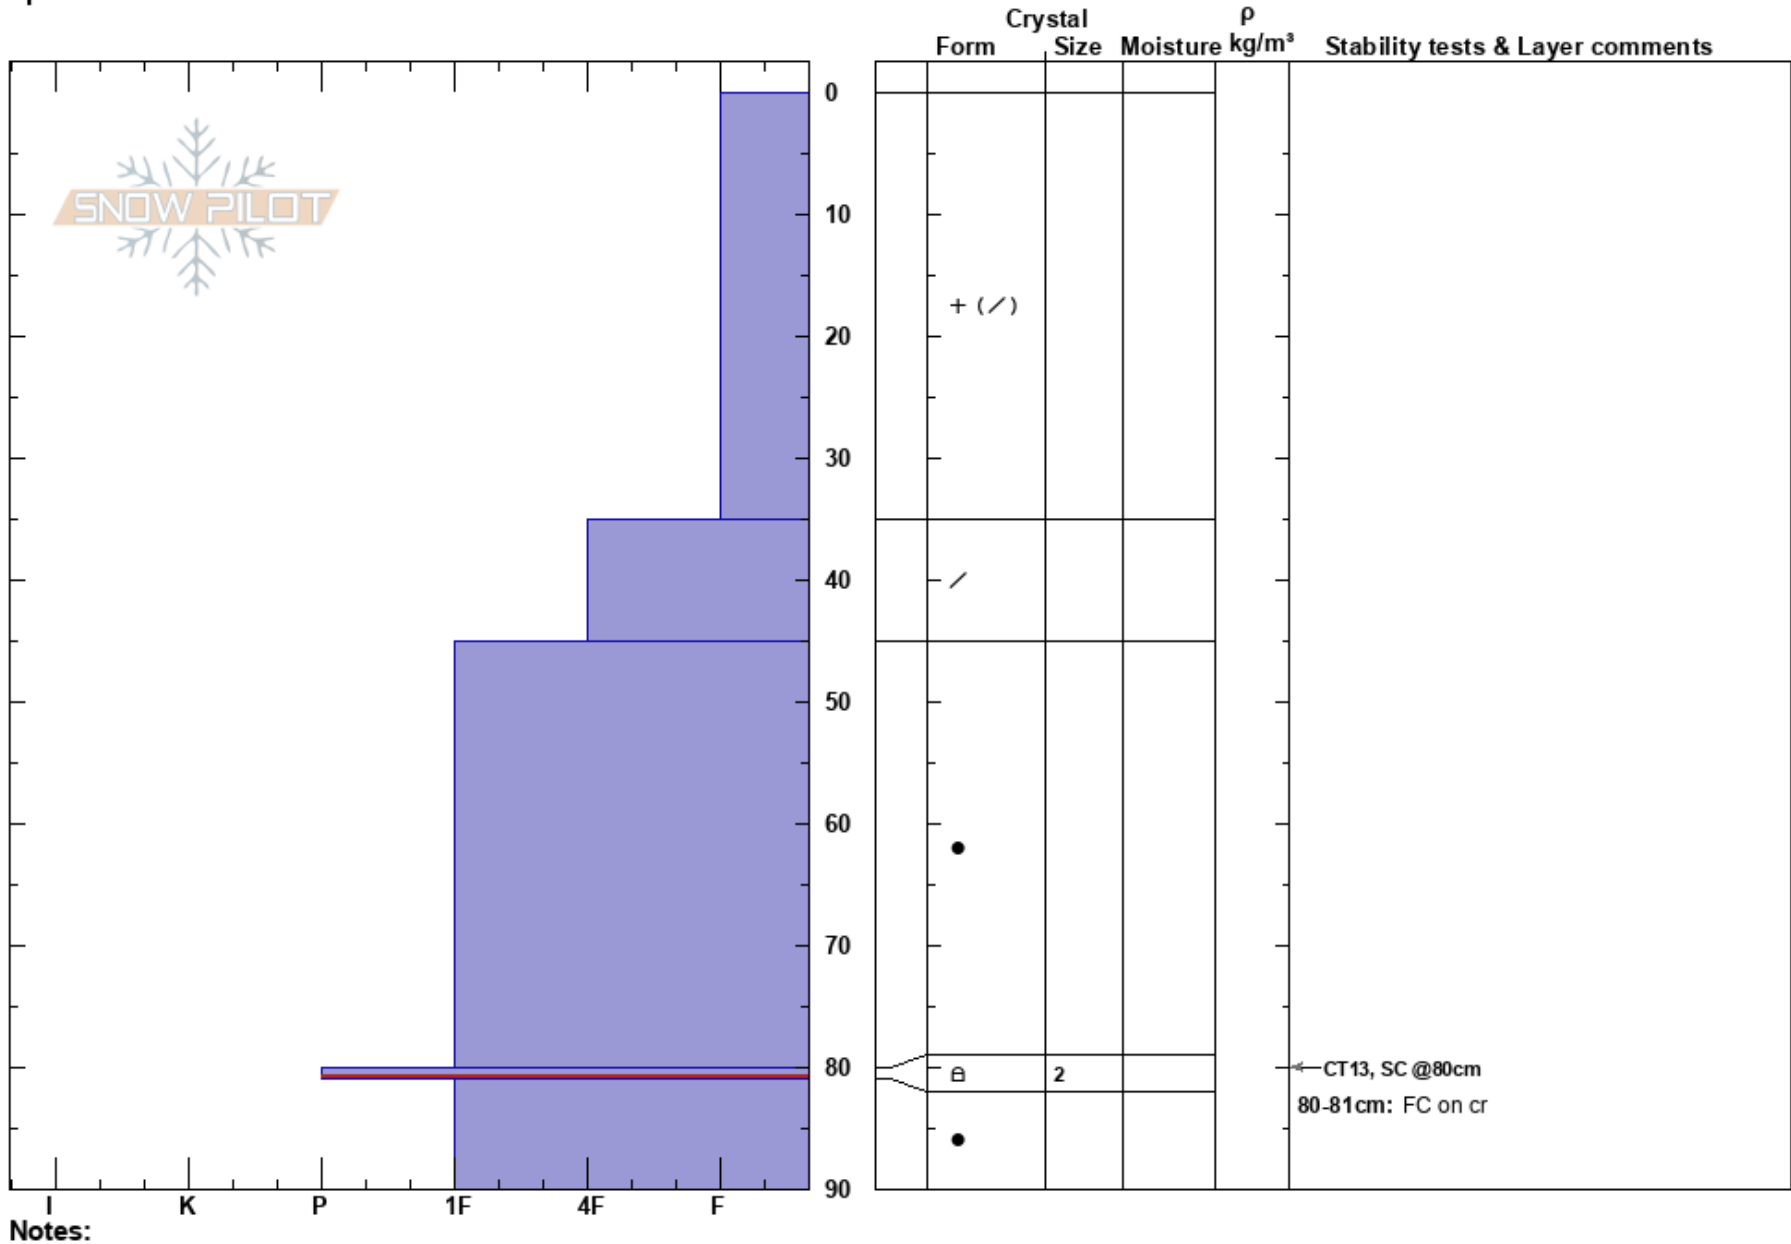

fightclub
Monashee
BC
Elevation: 2100 m
Aspect: SE
Specifics:

Steve Zorn
04/03/2022 - 09:30
Co-ord:
Slope Angle: 25°
Wind Loading:

Stability:
Air Temperature:
Sky Cover:
Precipitation:
Wind:
PF: 45
PS: 30
80-81cm: FC on cr
80-81cm: Problematic layer